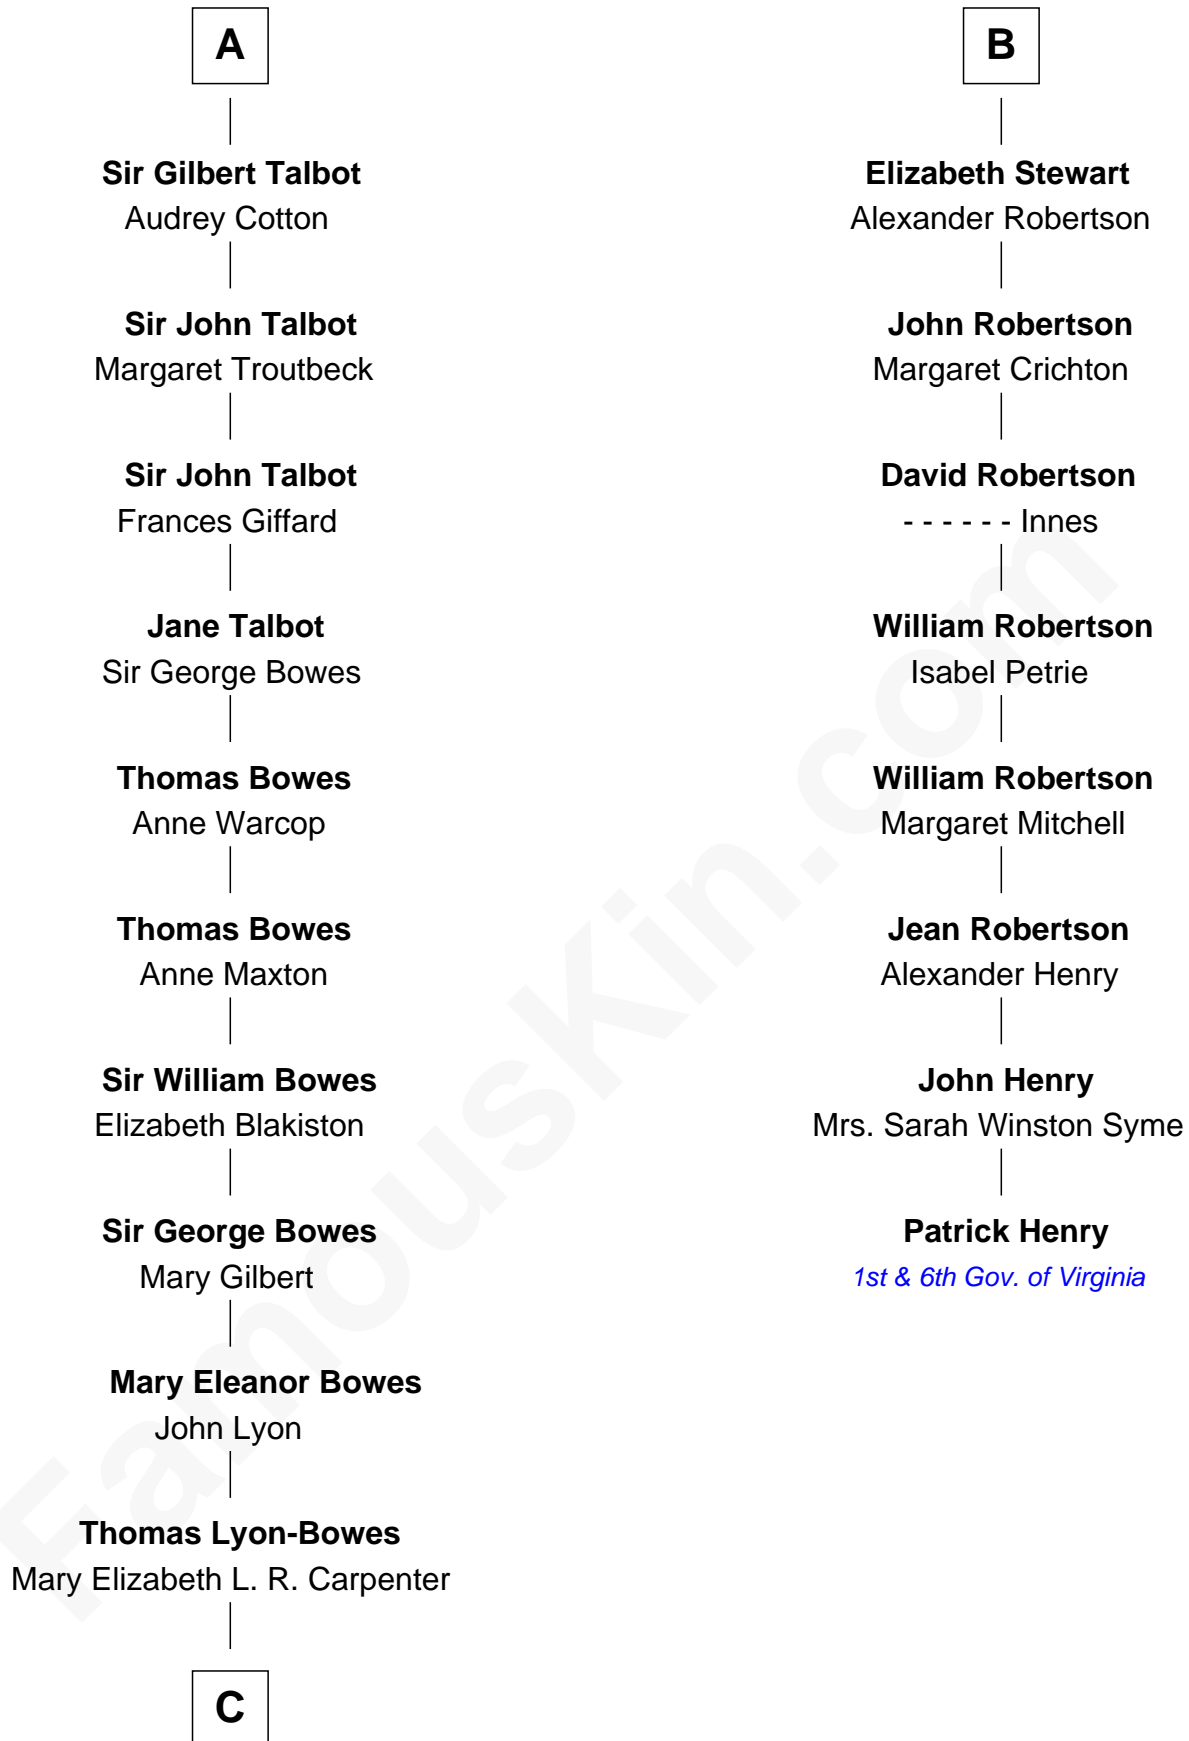

FamousKin.com

Relationship Chart of

Queen Elizabeth II

Queen of the United Kingdom

14th cousin 7 times removed of

Patrick Henry

1st and 6th Governor of Virginia

Robert I, Count of Artois

Matilda of Brabant

C

Thomas George Lyon-Bowes

Charlotte Grimstead

Claude Bowes-Lyon

Frances Dora Smith

Claude George Bowes-Lyon

Cecilia Nina Cavendish-Bentinck

Elizabeth Bowes-Lyon

George VI, King of the United Kingdom

Queen Elizabeth II

Queen of the United Kingdom