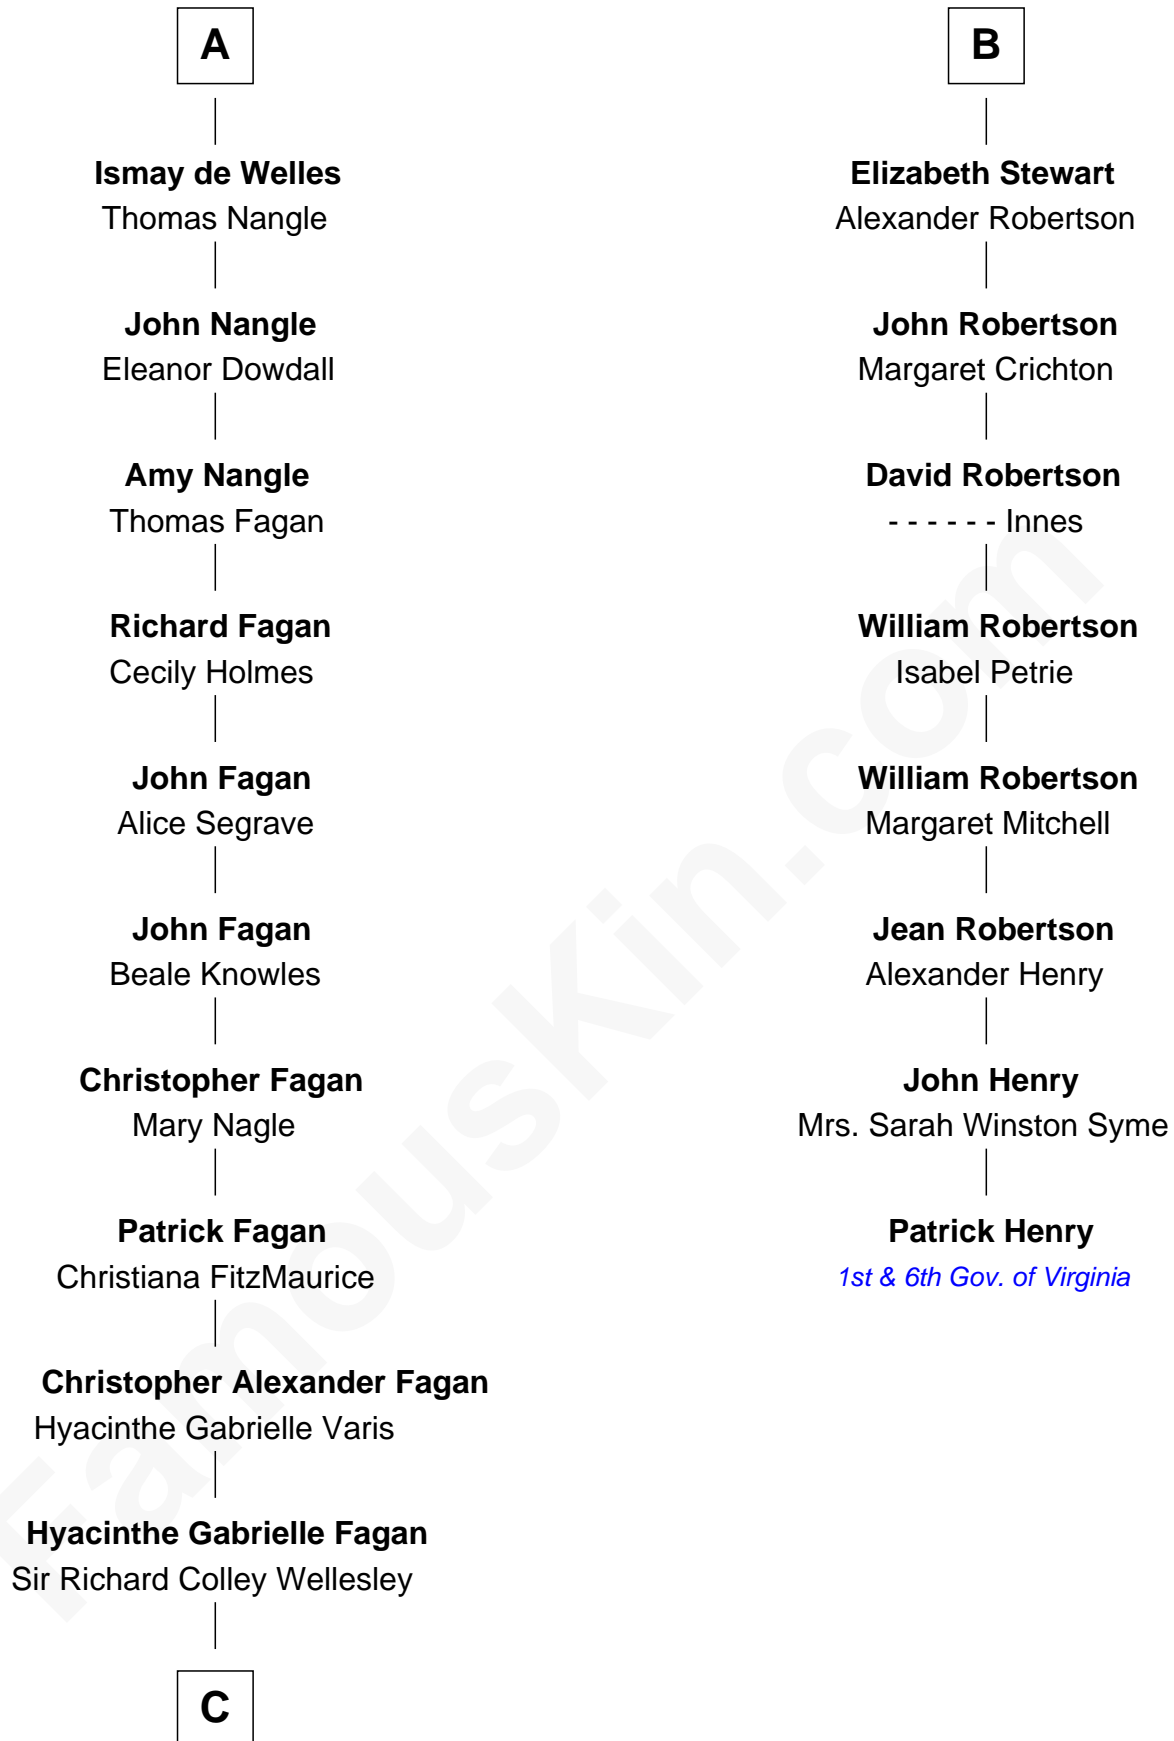

FamousKin.com

Relationship Chart of

Queen Elizabeth II

Queen of the United Kingdom

14th cousin 7 times removed of

Patrick Henry

1st and 6th Governor of Virginia

C

Anne Wellesley

Charles Augustus Cavendish-Bentinck

Rev. Charles William Cavendish-Bentinck

Caroline Louisa Burnaby

Cecilia Nina Cavendish-Bentinck

Claude George Bowes-Lyon

Elizabeth Bowes-Lyon

George VI, King of the United Kingdom

Queen Elizabeth II

Queen of the United Kingdom

FamousKin.com