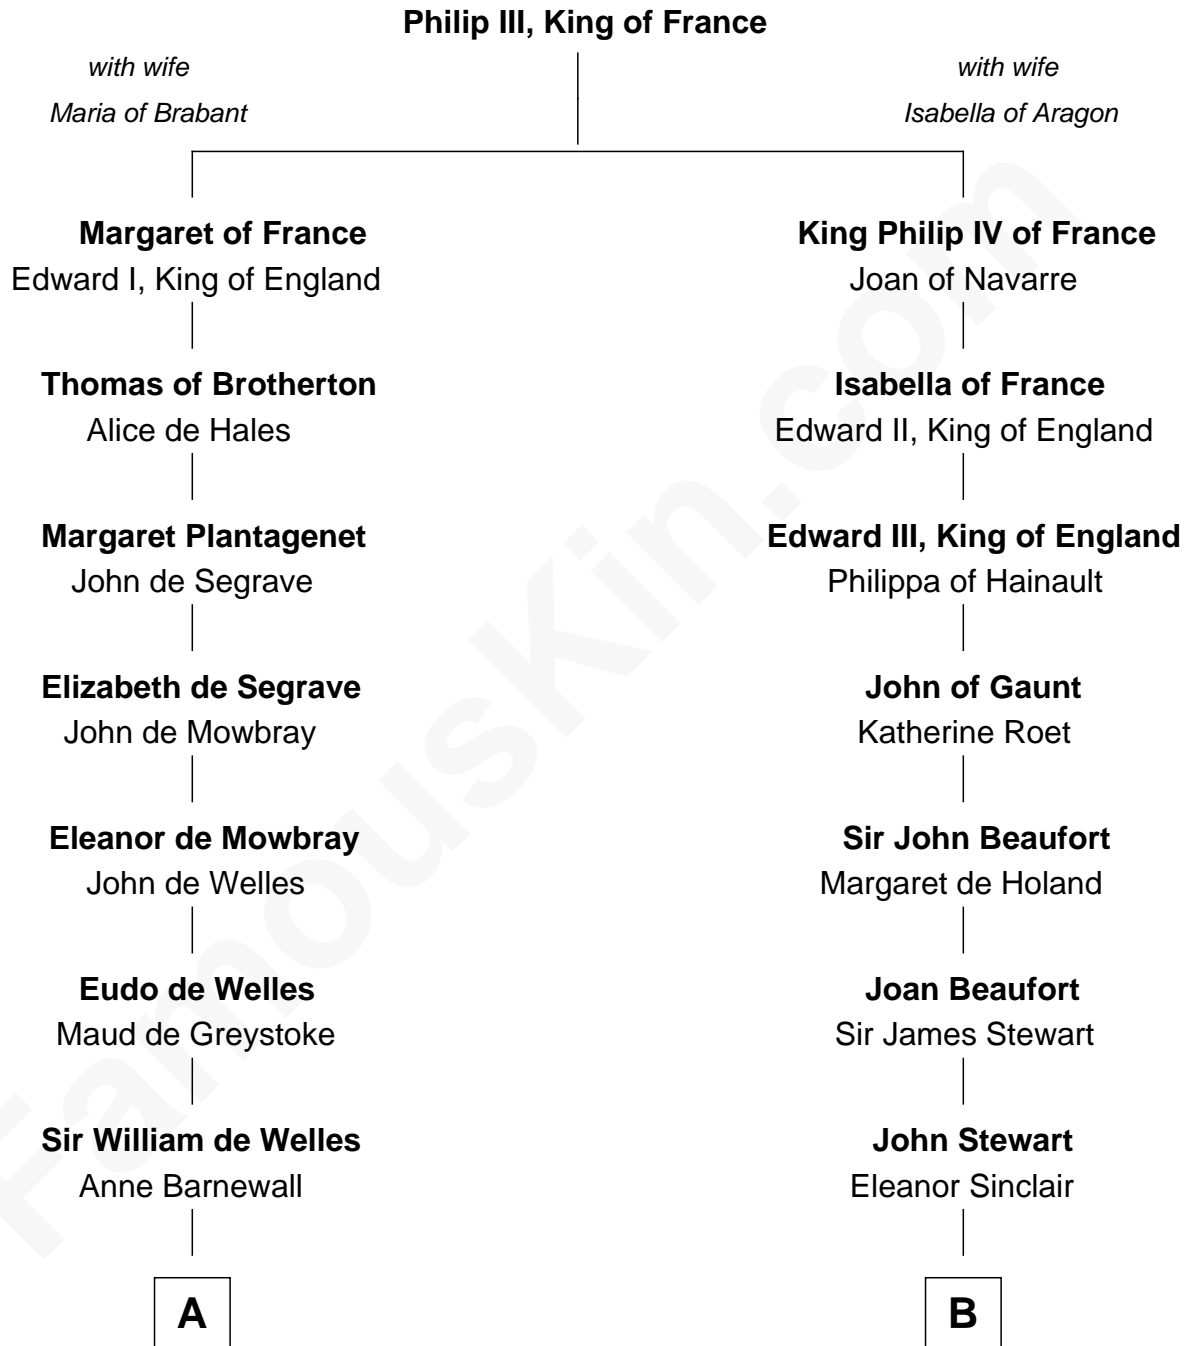

FamousKin.com

Relationship Chart of

Queen Elizabeth II

Queen of the United Kingdom

14th cousin 7 times removed of

Patrick Henry

1st and 6th Governor of Virginia

C

Anne Wellesley

Charles Augustus Cavendish-Bentinck

Rev. Charles William Cavendish-Bentinck

Caroline Louisa Burnaby

Cecilia Nina Cavendish-Bentinck

Claude George Bowes-Lyon

Elizabeth Bowes-Lyon

George VI, King of the United Kingdom