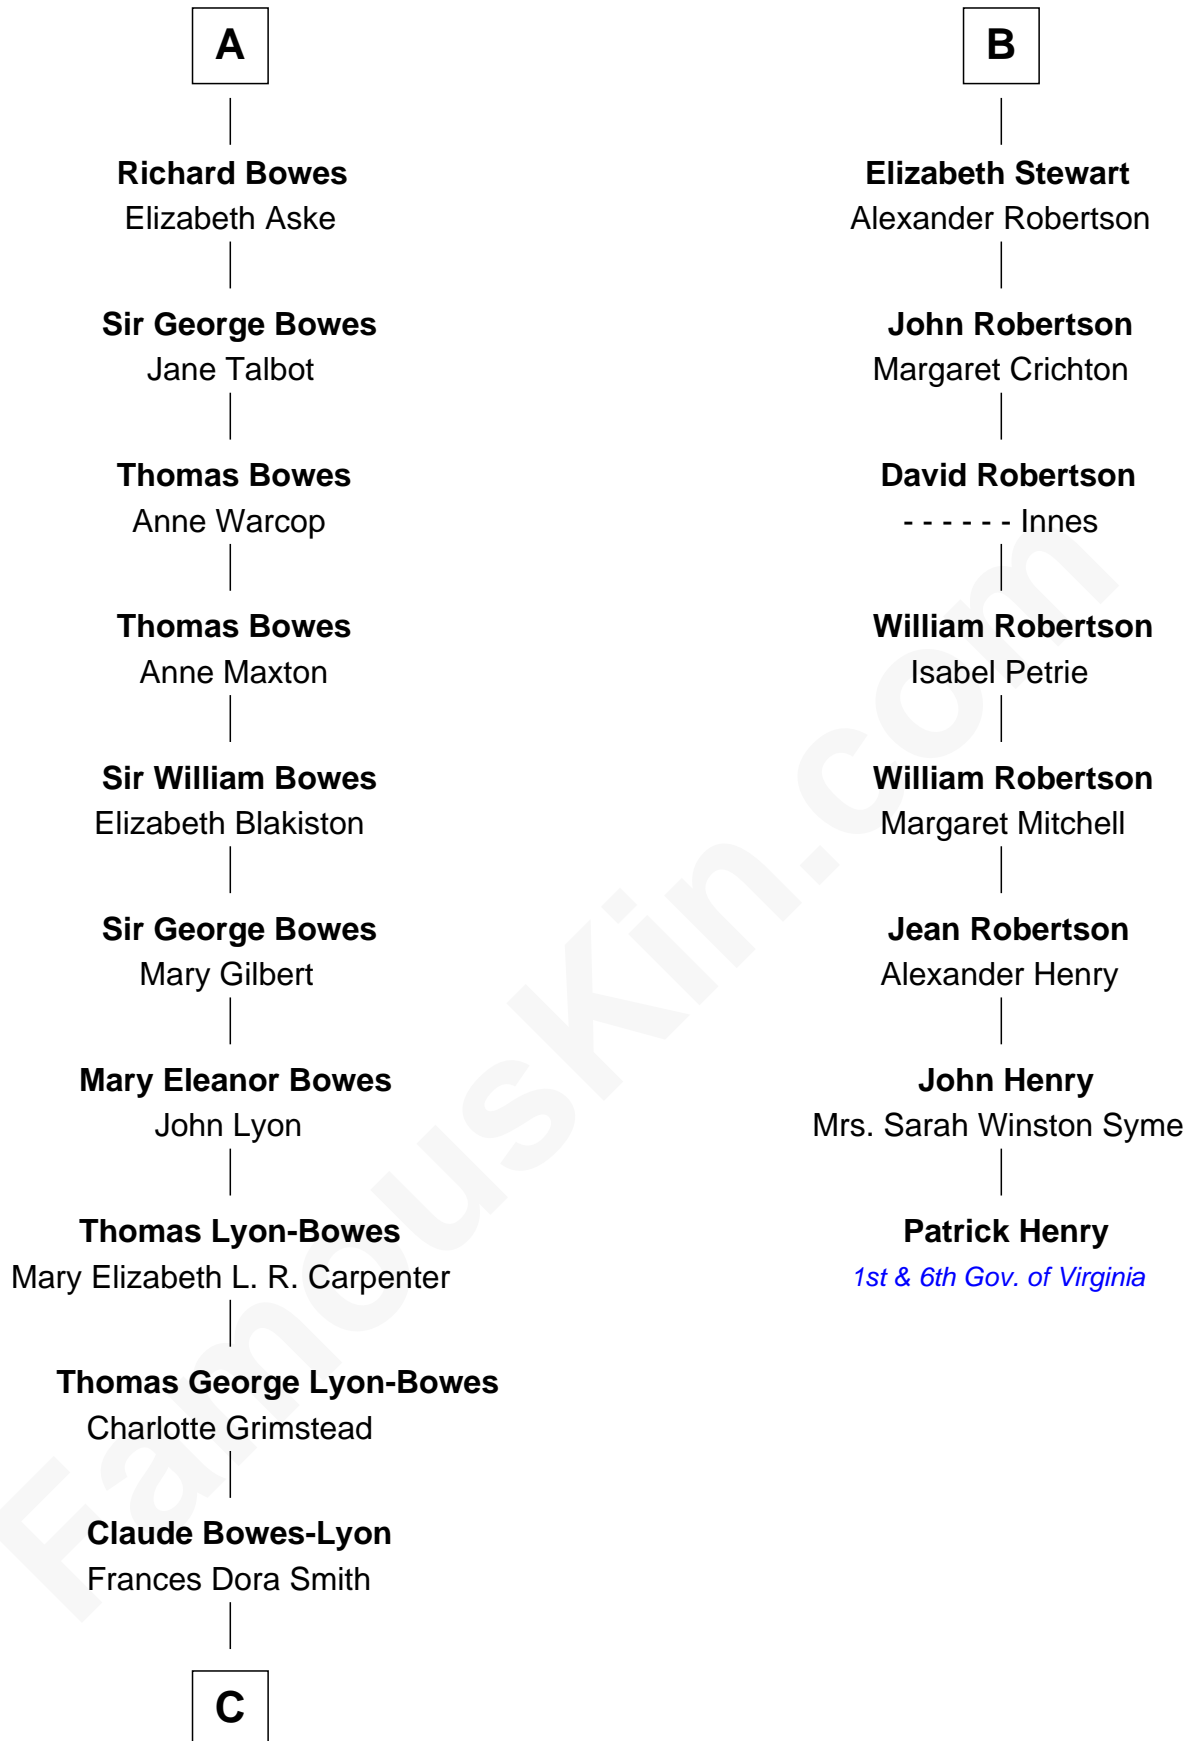

FamousKin.com Relationship Chart of

Queen Elizabeth II

Queen of the United Kingdom

14th cousin 5 times removed of

Patrick Henry

1st and 6th Governor of Virginia

C

Claude George Bowes-Lyon
Cecilia Nina Cavendish-Bentinck

Elizabeth Bowes-Lyon
George VI, King of the United Kingdom

Queen Elizabeth II
Queen of the United Kingdom

FamousKin.com