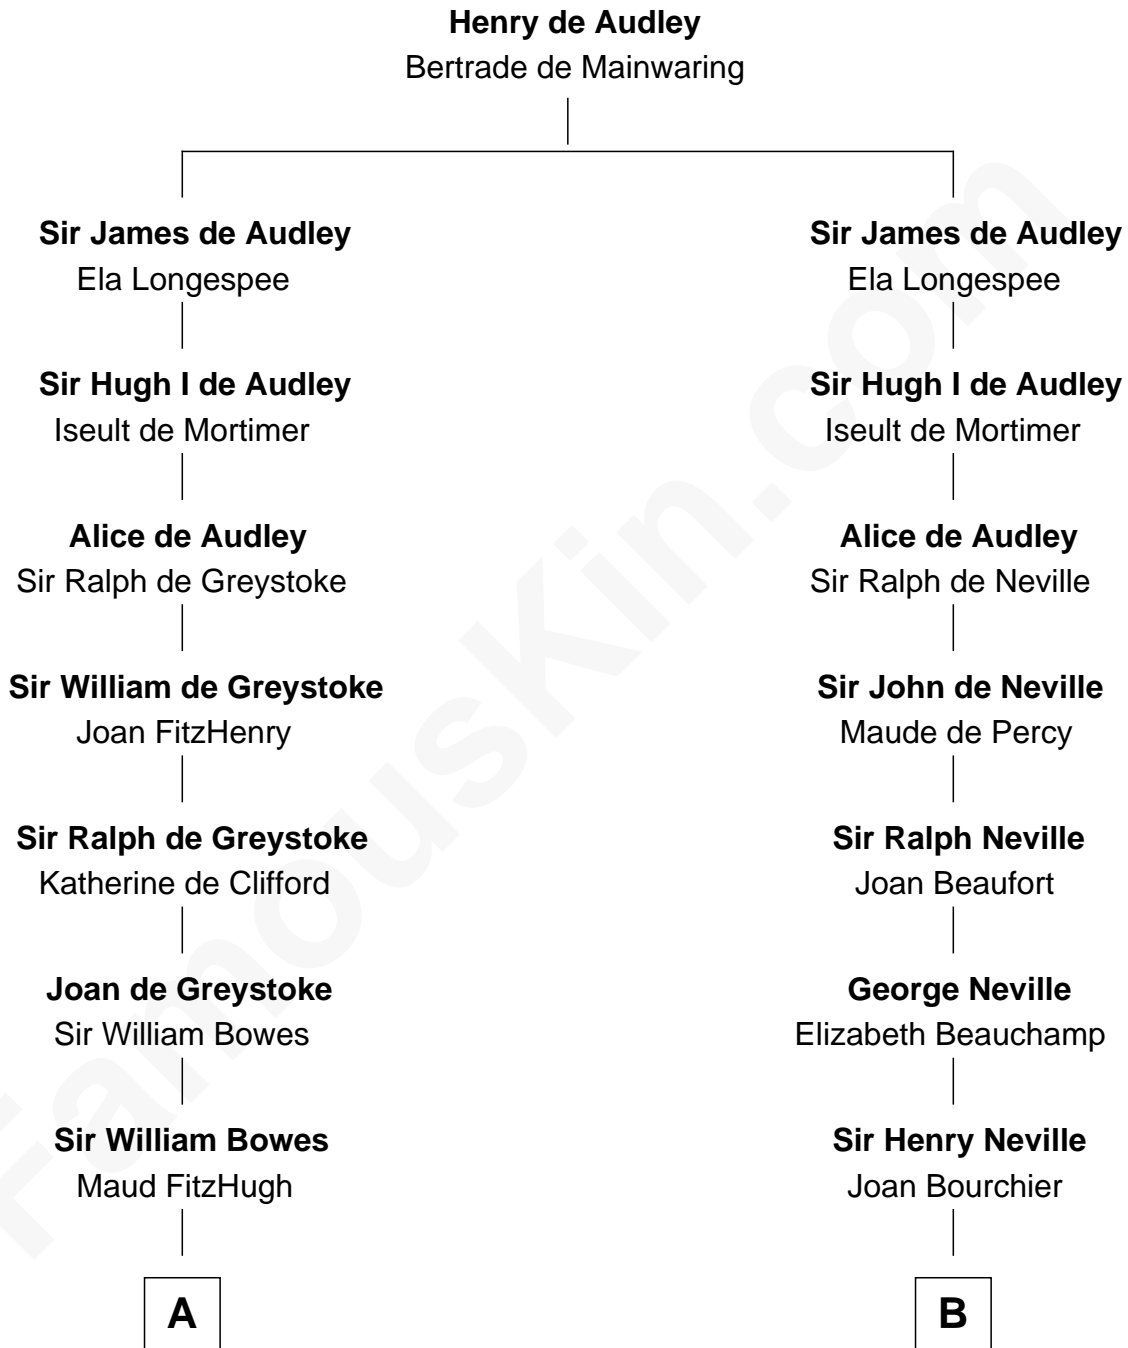

# FamousKin.com

## Relationship Chart of

### Queen Elizabeth II

*Queen of the United Kingdom*

20th cousin 1 time removed of

**Randolph Scott**

*Movie Actor*

**C**

**Claude Bowes-Lyon**

Frances Dora Smith

**Claude George Bowes-Lyon**

Cecilia Nina Cavendish-Bentinck

**Elizabeth Bowes-Lyon**

George VI, King of the United Kingdom

**Queen Elizabeth II**

*Queen of the United Kingdom*

**D**

**Catherine Price Strother**