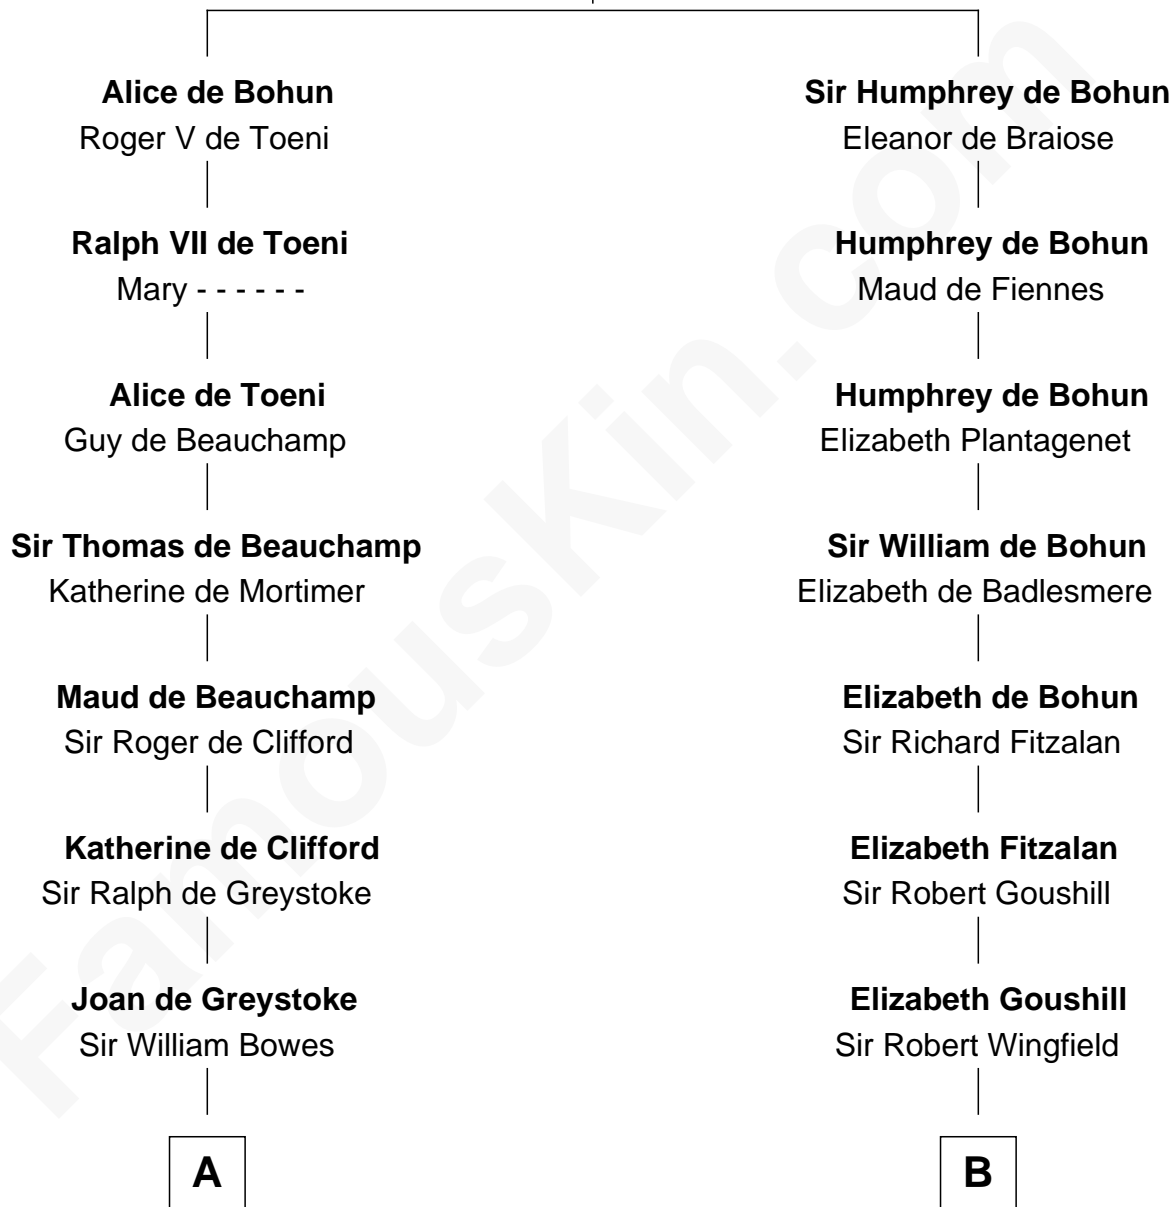

FamousKin.com Relationship Chart of

Queen Elizabeth II

Queen of the United Kingdom

20th cousin 1 time removed of

Gloria Vanderbilt

Fashion Designer

Sir Humphrey de Bohun

Maud of Eu

George VI, King of the United Kingdom

Queen Elizabeth II

Queen of the United Kingdom

D

Abraham Evan Gwynne

Rachel Moore Flagg

Alice Claypoole Gwynne

Cornelius Vanderbilt