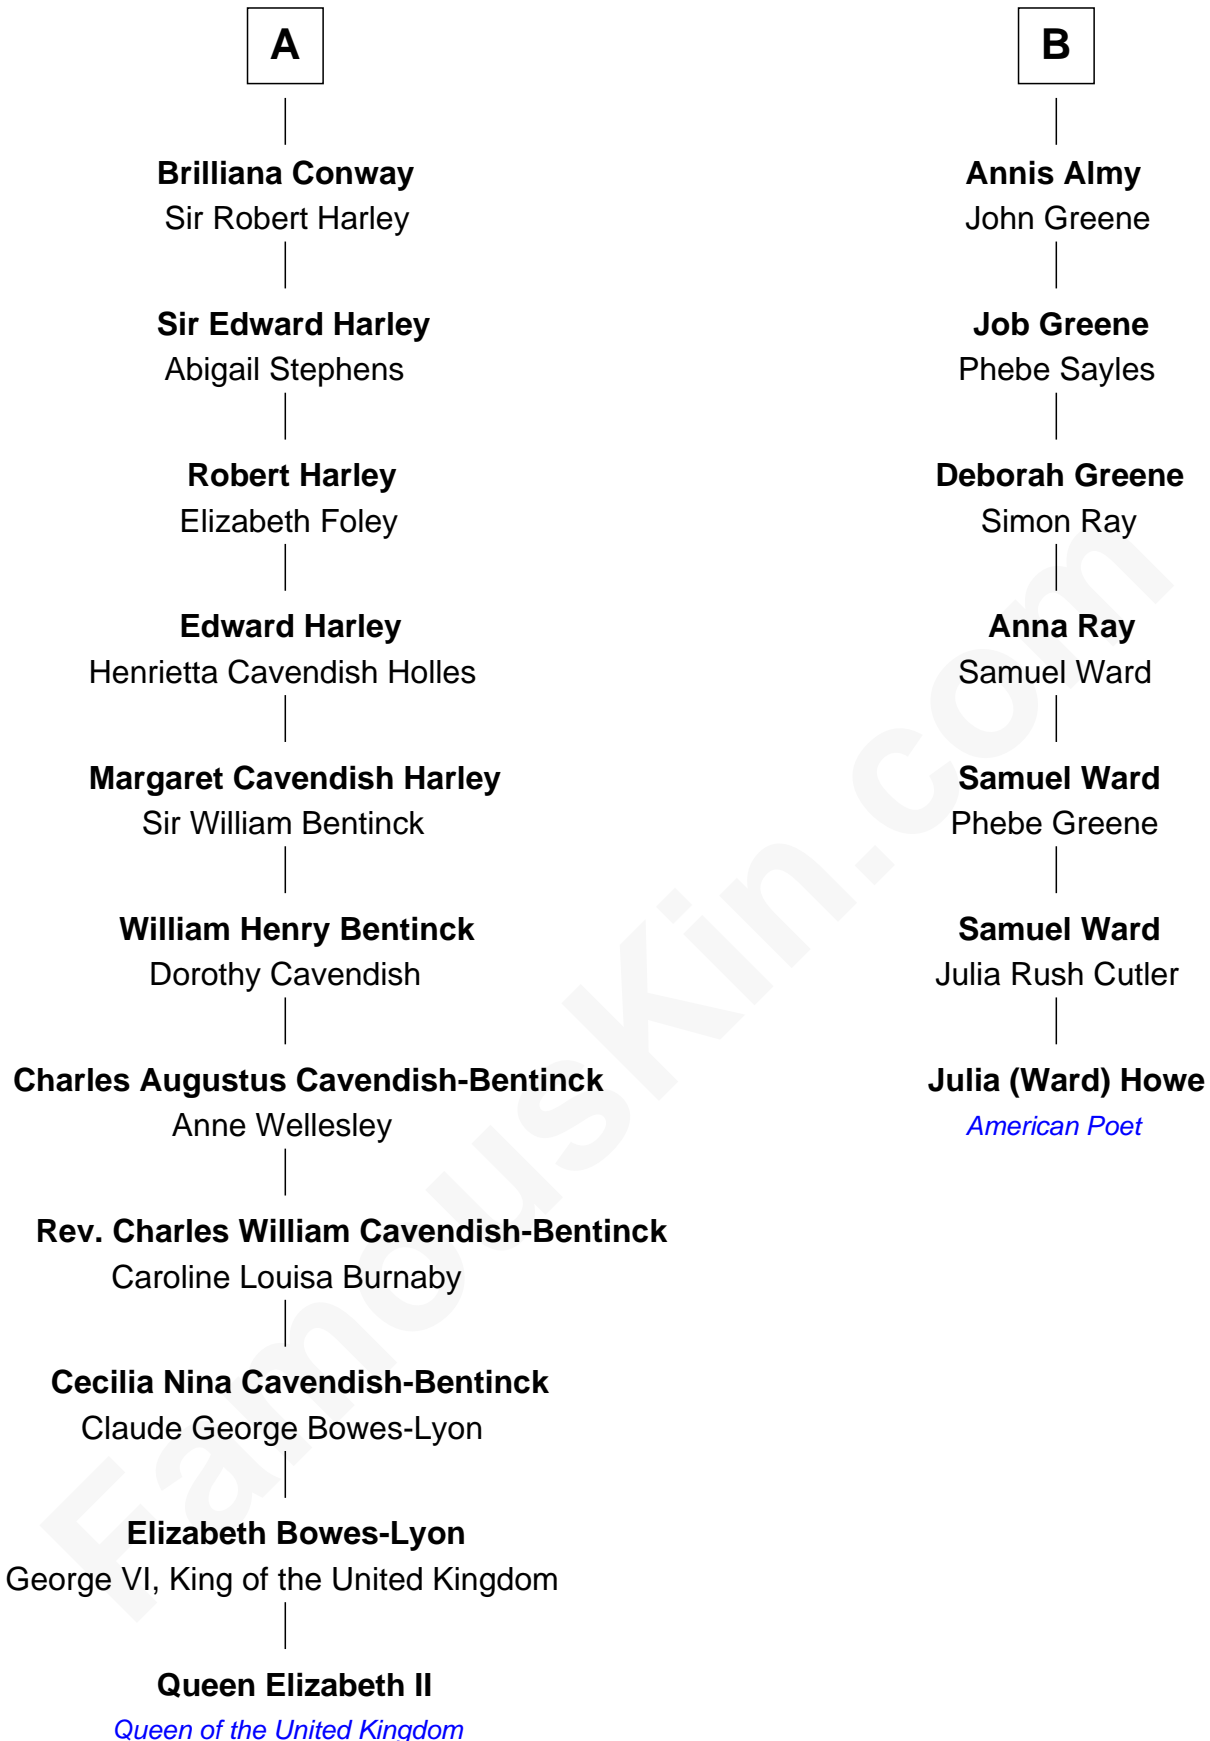

FamousKin.com Relationship Chart of

Queen Elizabeth II

Queen of the United Kingdom

13th cousin 4 times removed of

Julia (Ward) Howe

Author of "The Battle Hymn of the Republic"

Elizabeth II photo by [Eric Draper](#)