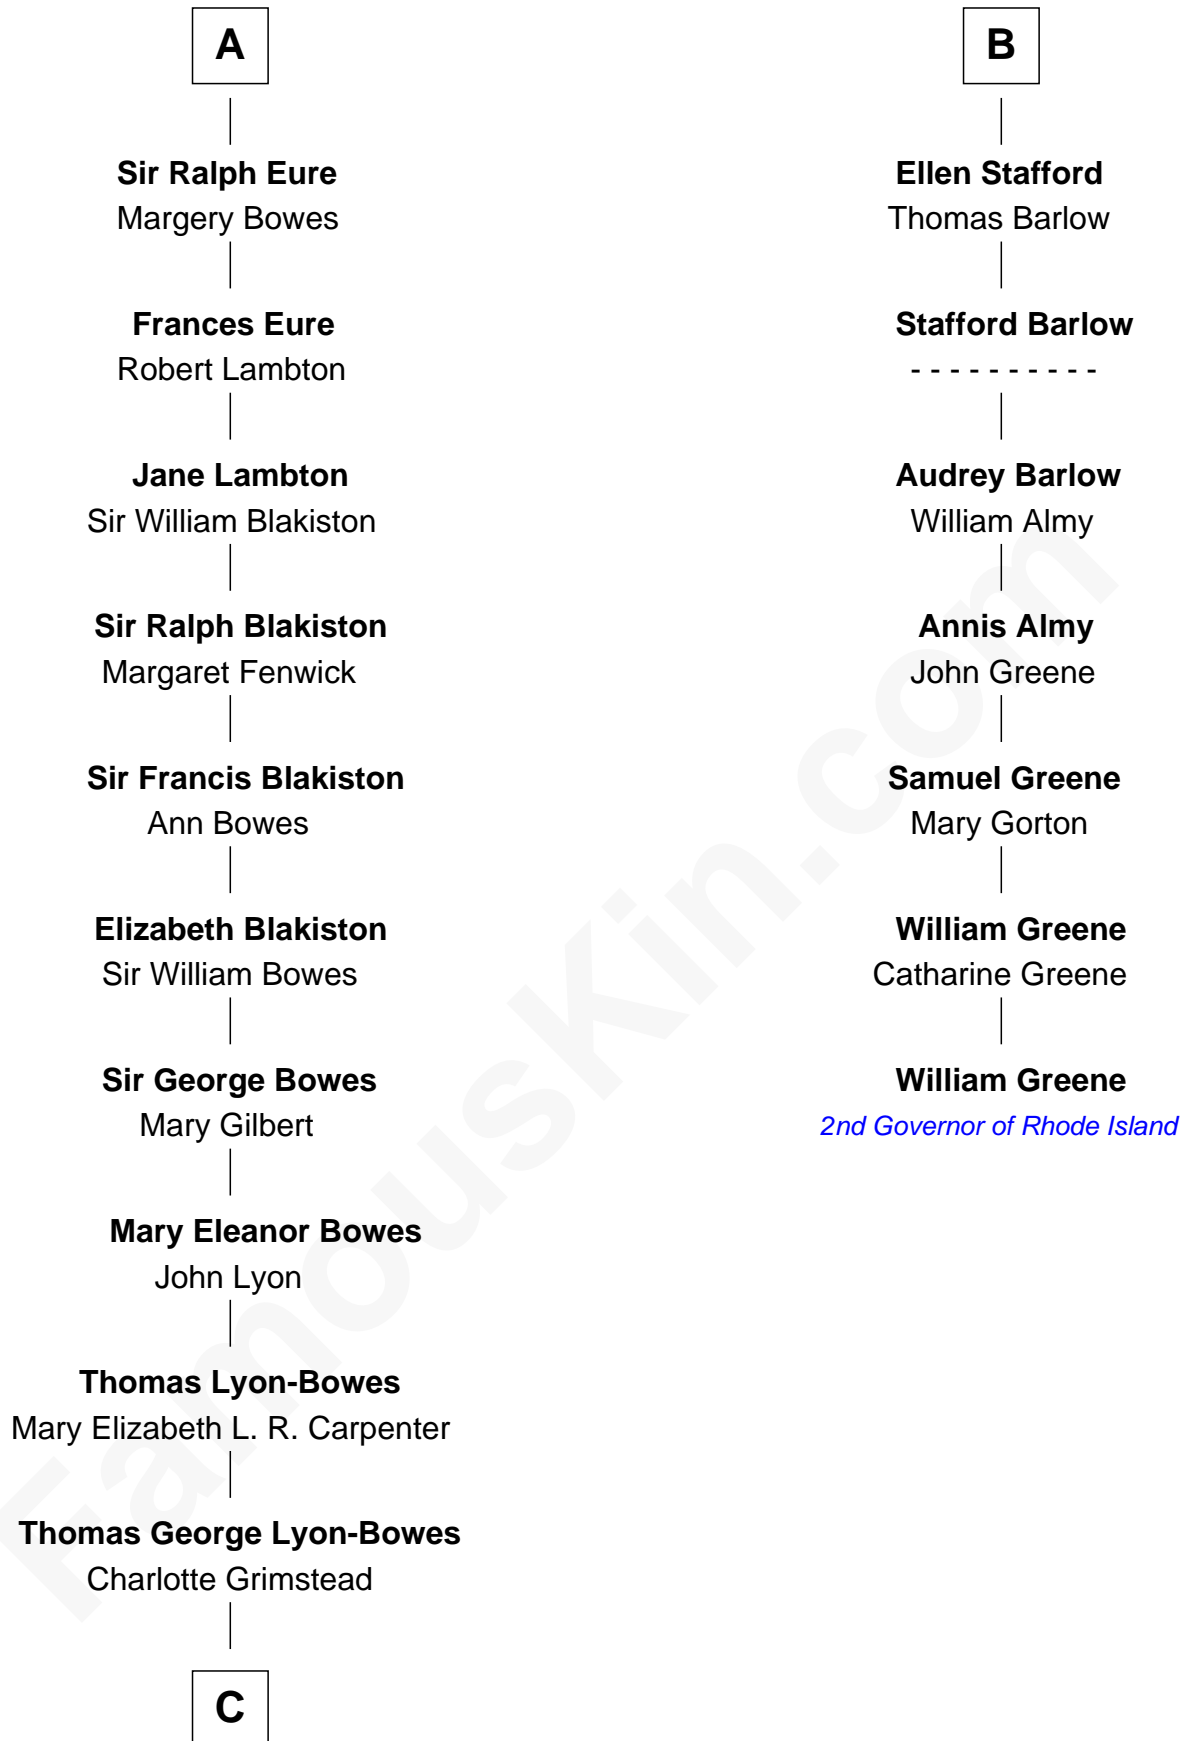

FamousKin.com Relationship Chart of

Queen Elizabeth II

Queen of the United Kingdom

13th cousin 7 times removed of

William Greene

2nd Governor of Rhode Island

C

Claude Bowes-Lyon

Frances Dora Smith

Claude George Bowes-Lyon

Cecilia Nina Cavendish-Bentinck

Elizabeth Bowes-Lyon

George VI, King of the United Kingdom

Queen Elizabeth II

Queen of the United Kingdom

FamousKin.com