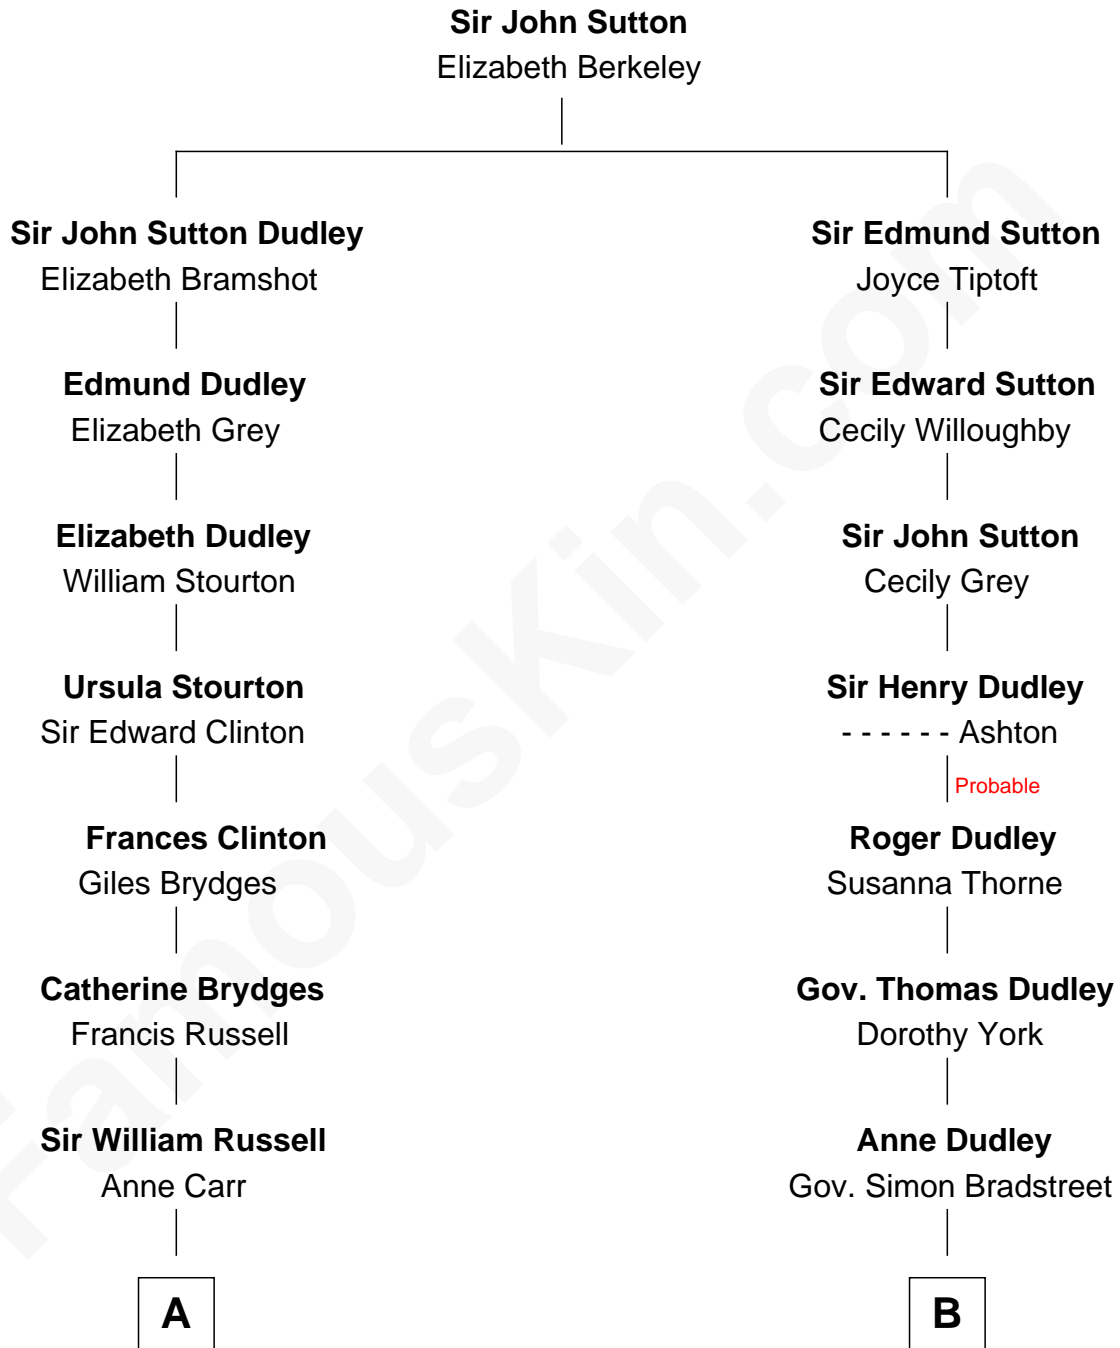

FamousKin.com

Relationship Chart of

Queen Elizabeth II

Queen of the United Kingdom

16th cousin 2 times removed of

Kate Upton

Sports Illustrated Swimsuit Cover Model

A

William Russell
Rachel Wriothesley

Rachel Russell
Sir William Cavendish

Sir William Cavendish
Catherine Hoskins

Sir William Cavendish
Charlotte Elizabeth Boyle

Dorothy Cavendish
William Henry Bentinck

Charles Augustus Cavendish-Bentinck
Anne Wellesley