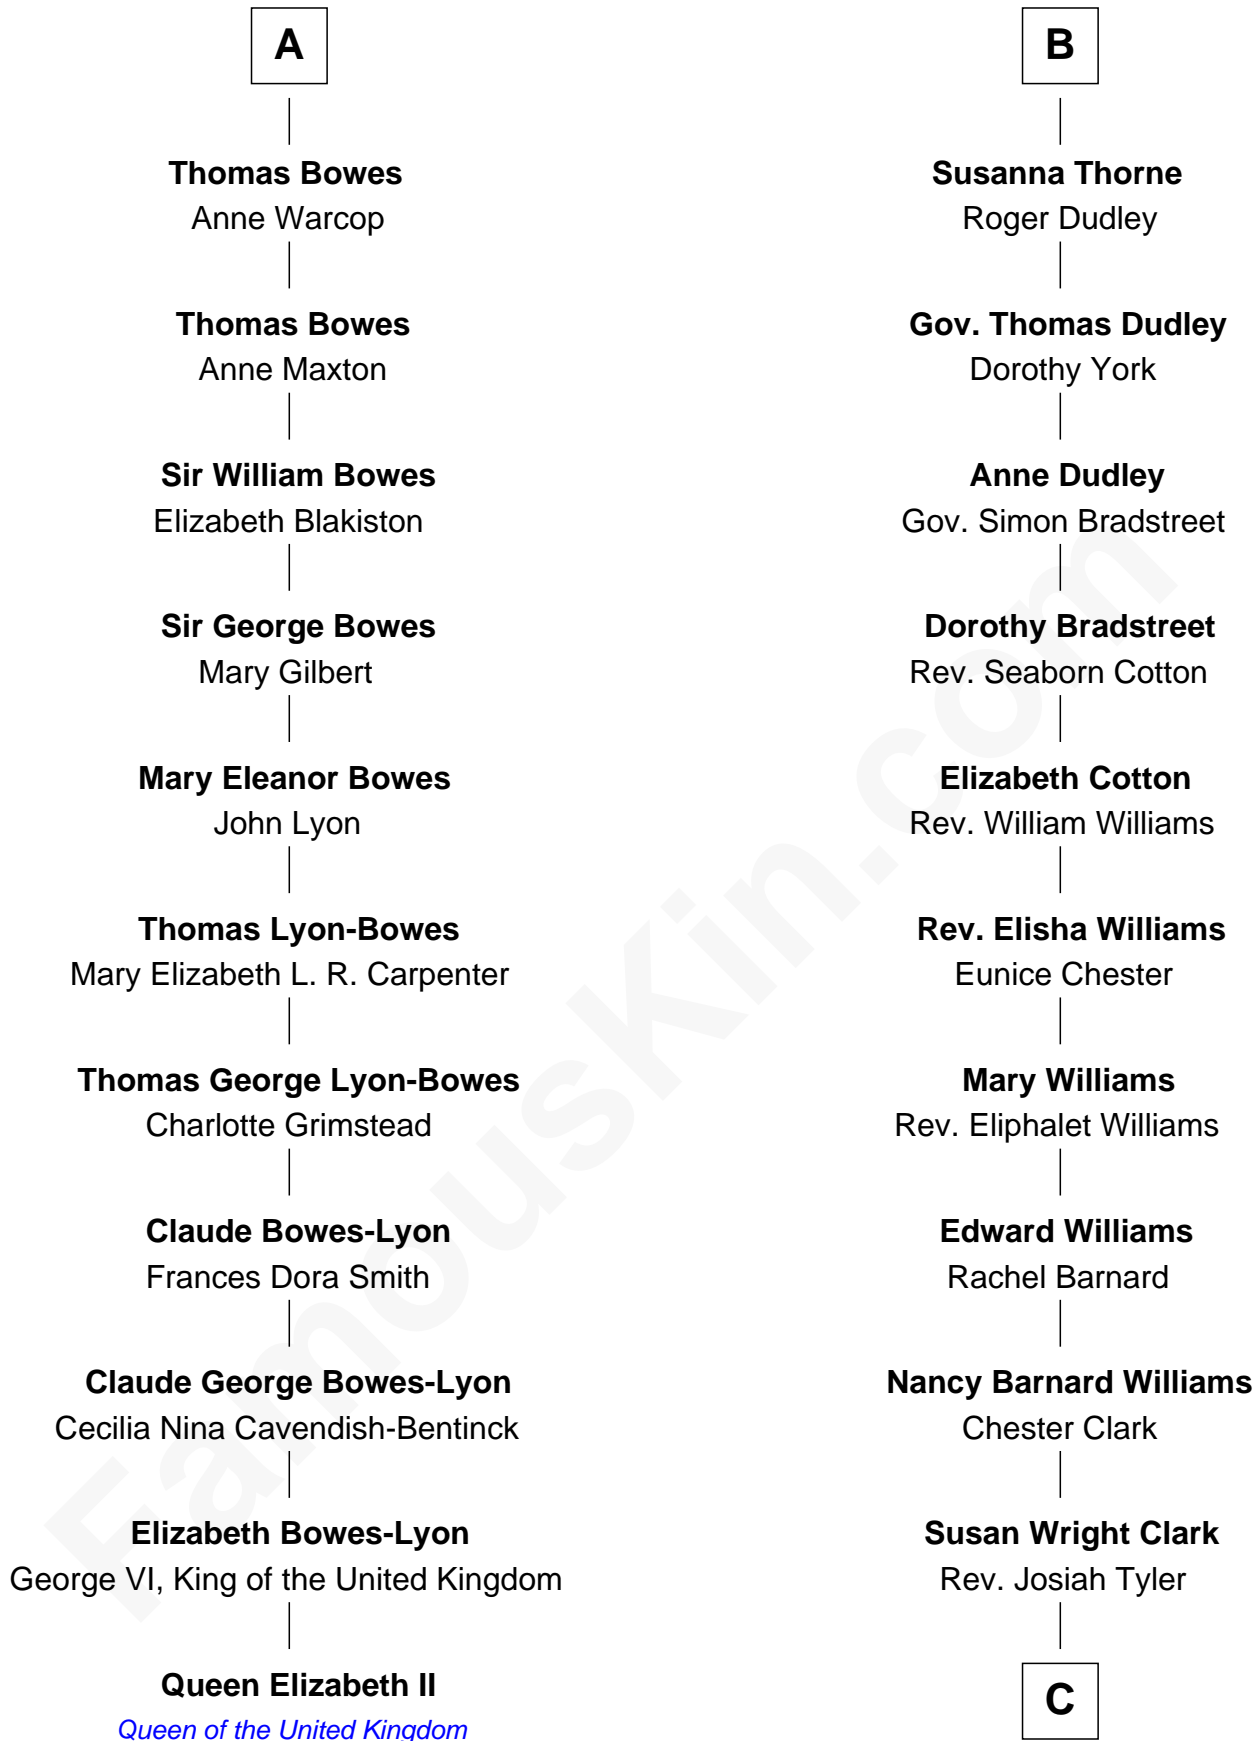

FamousKin.com Relationship Chart of Queen Elizabeth II

Queen of the United Kingdom

17th cousin 4 times removed of

Kate Upton

Sports Illustrated Swimsuit Cover Model

C

William Chester Tyler

Laura Leland Brooks