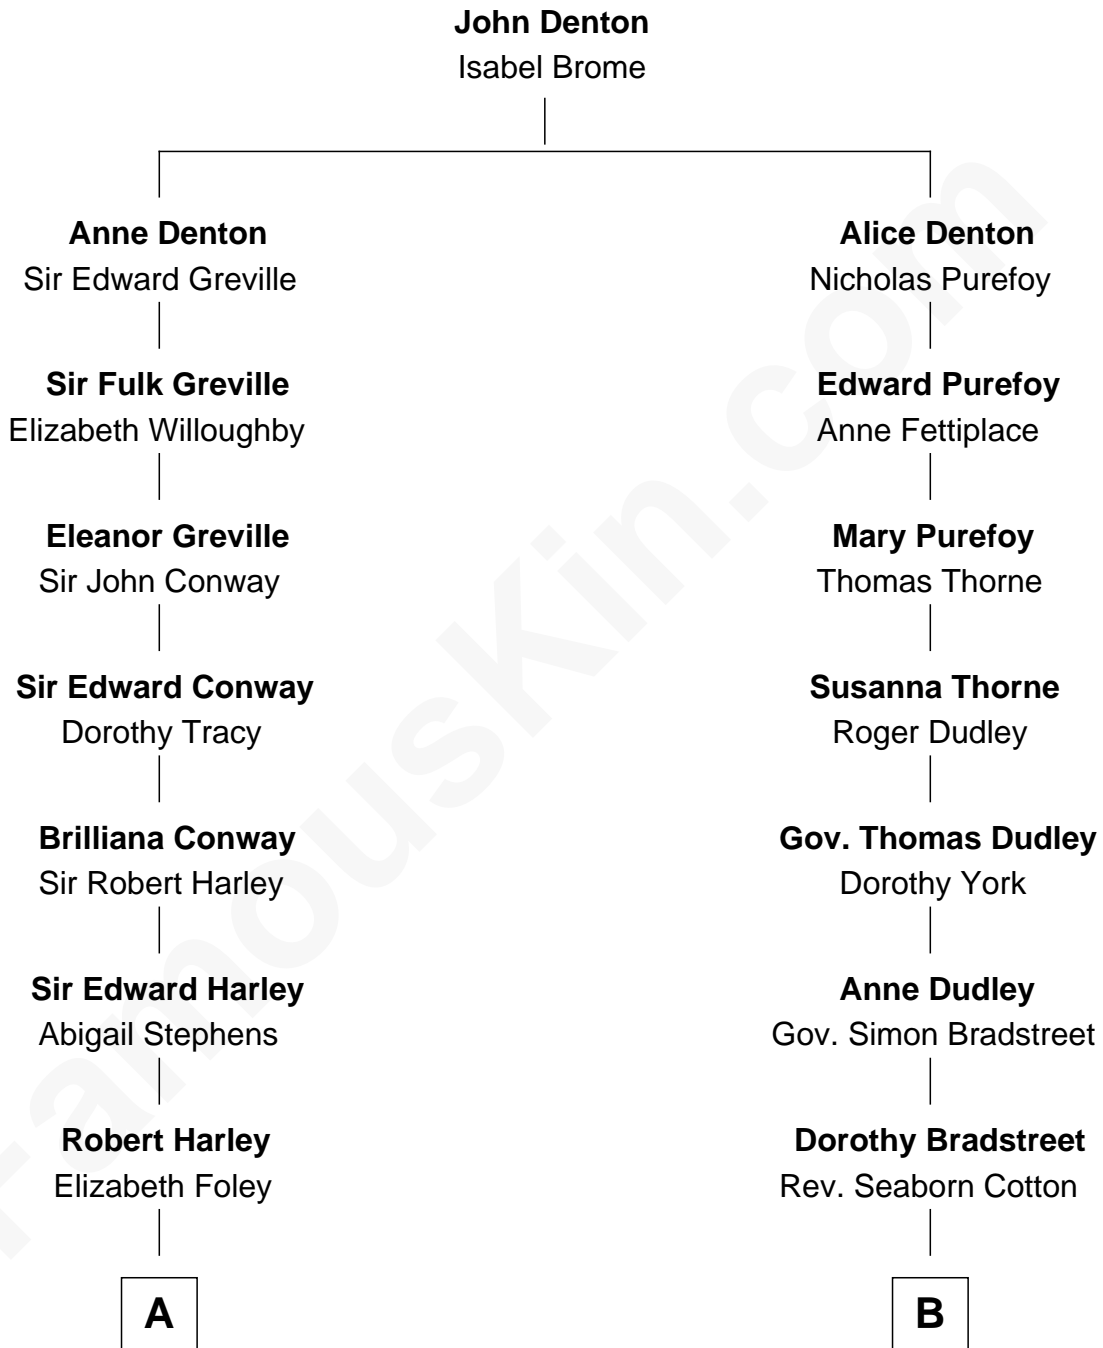

FamousKin.com

Relationship Chart of

Queen Elizabeth II

Queen of the United Kingdom

14th cousin 3 times removed of

Kate Upton

Sports Illustrated Swimsuit Cover Model

A

Edward Harley
Henrietta Cavendish Holles

Margaret Cavendish Harley
Sir William Bentinck

William Henry Bentinck
Dorothy Cavendish

Charles Augustus Cavendish-Bentinck
Anne Wellesley

Rev. Charles William Cavendish-Bentinck
Caroline Louisa Burnaby