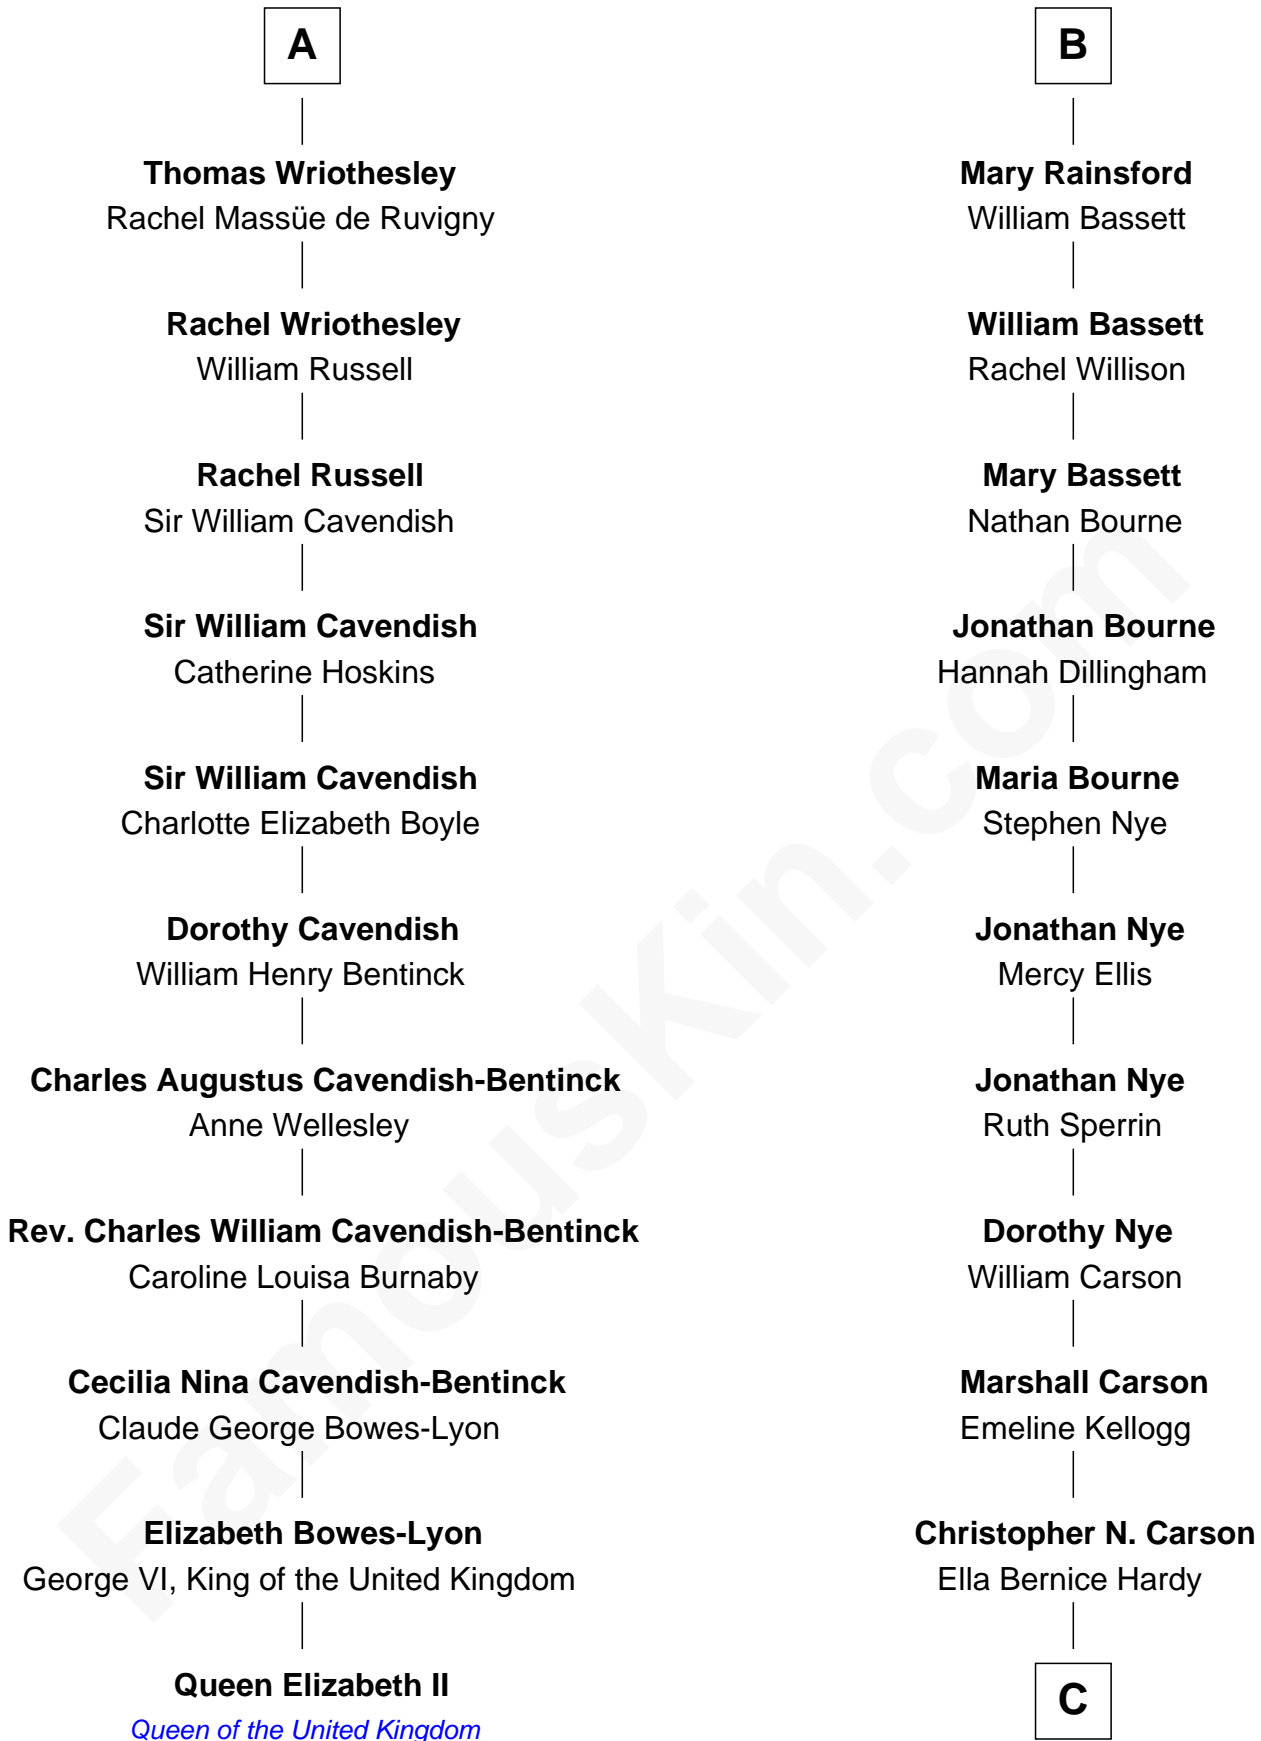

FamousKin.com

Relationship Chart of

Queen Elizabeth II

Queen of the United Kingdom

17th cousin 1 time removed of

Johnny Carson

TV Host - "The Tonight Show"

Sir Robert Hungerford

Margaret Botreaux

Sir Robert Hungerford

Eleanor Moleyns

Sir Thomas Hungerford

Anne Percy

Mary Hungerford

Sir Edward Hastings

Sir George Hastings

Eleanor Hungerford

Sir John White

Robert White

Margaret Gainsford

Margaret White

John Kirton

Stephen Kirton

Margaret Offley

Thomas Kirton

Mary Sadler

Mary Kirton

Robert Rainsford

Edward Rainsford

Mary - - - - -

B

C