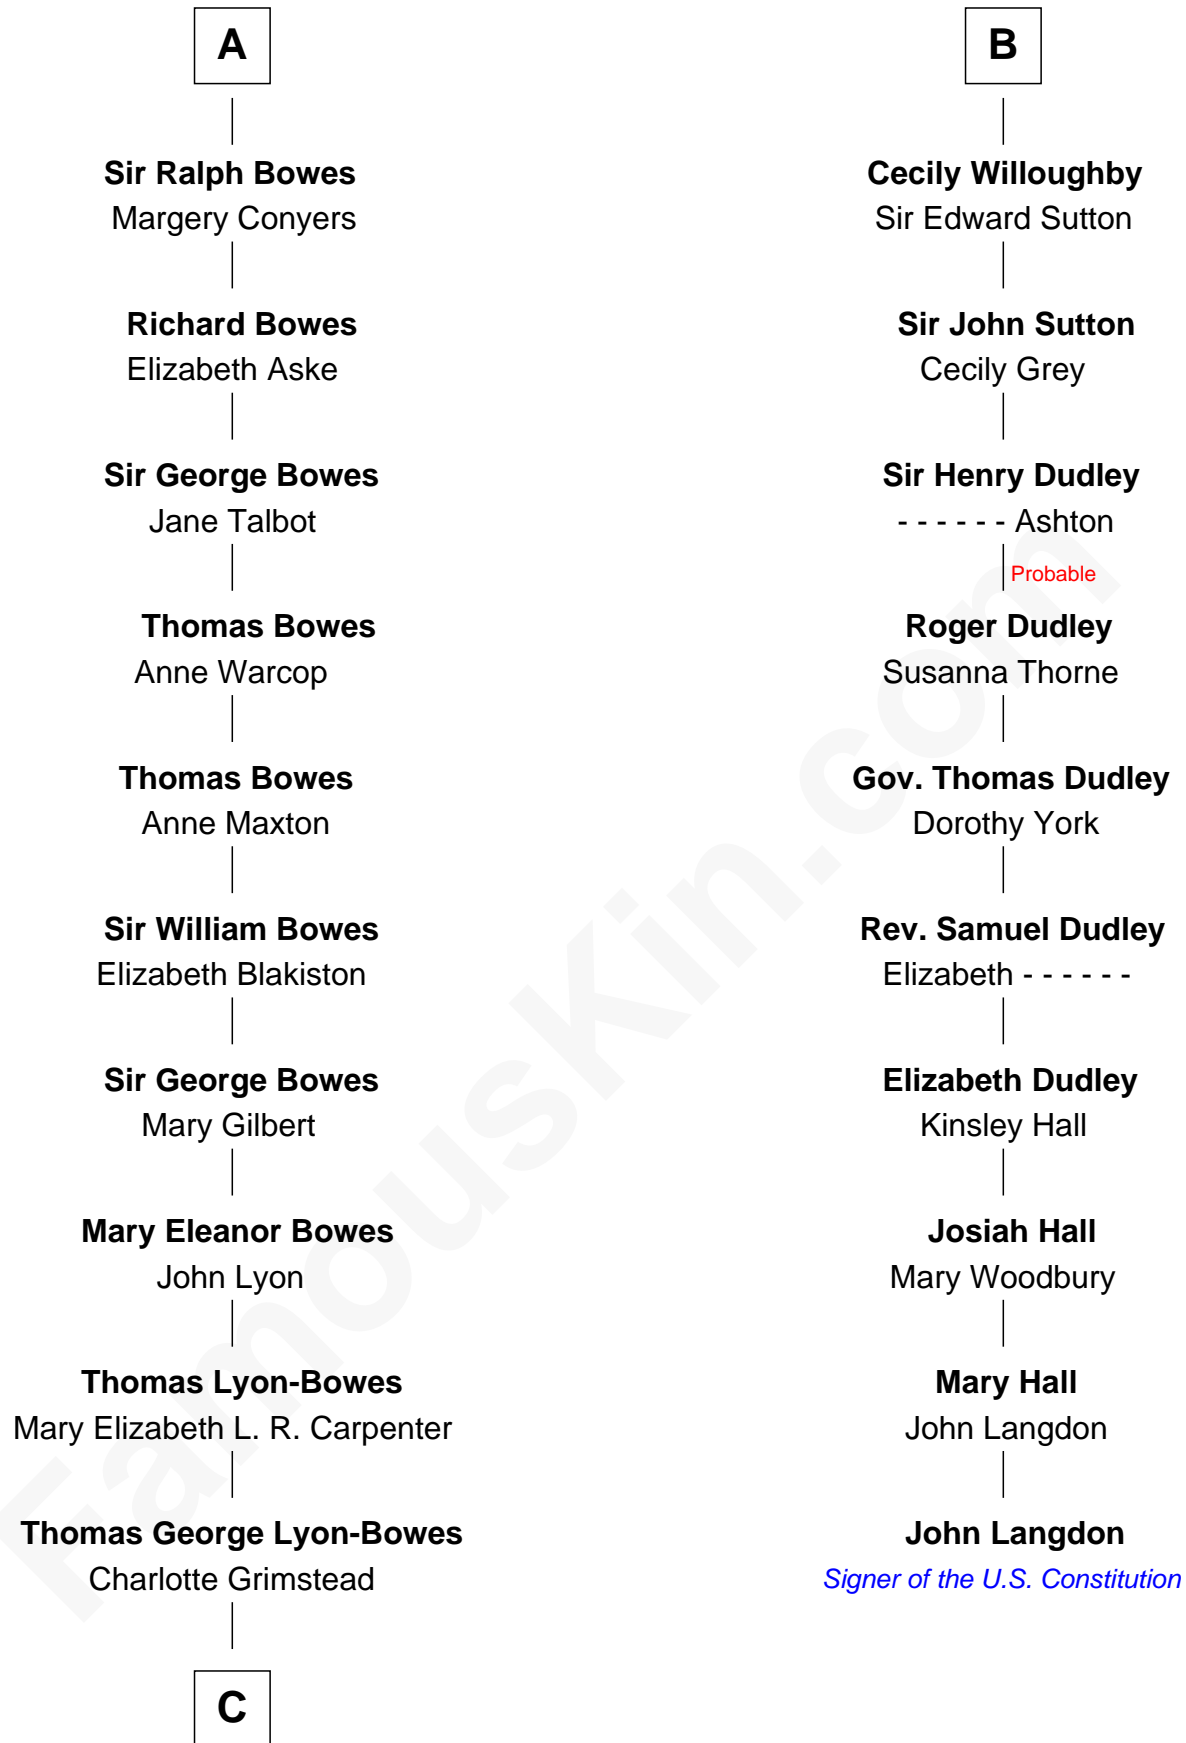

## Relationship Chart of

### Queen Elizabeth II

*Queen of the United Kingdom*

16th cousin 4 times removed of

### John Langdon

*Signer of the U.S. Constitution*

**Sir William de Fiennes**

Blanche de Brienne

**C**

—  
**Claude Bowes-Lyon**

Frances Dora Smith

—  
**Claude George Bowes-Lyon**

Cecilia Nina Cavendish-Bentinck

—  
**Elizabeth Bowes-Lyon**

George VI, King of the United Kingdom

—  
**Queen Elizabeth II**

*Queen of the United Kingdom*

FamousKin.com