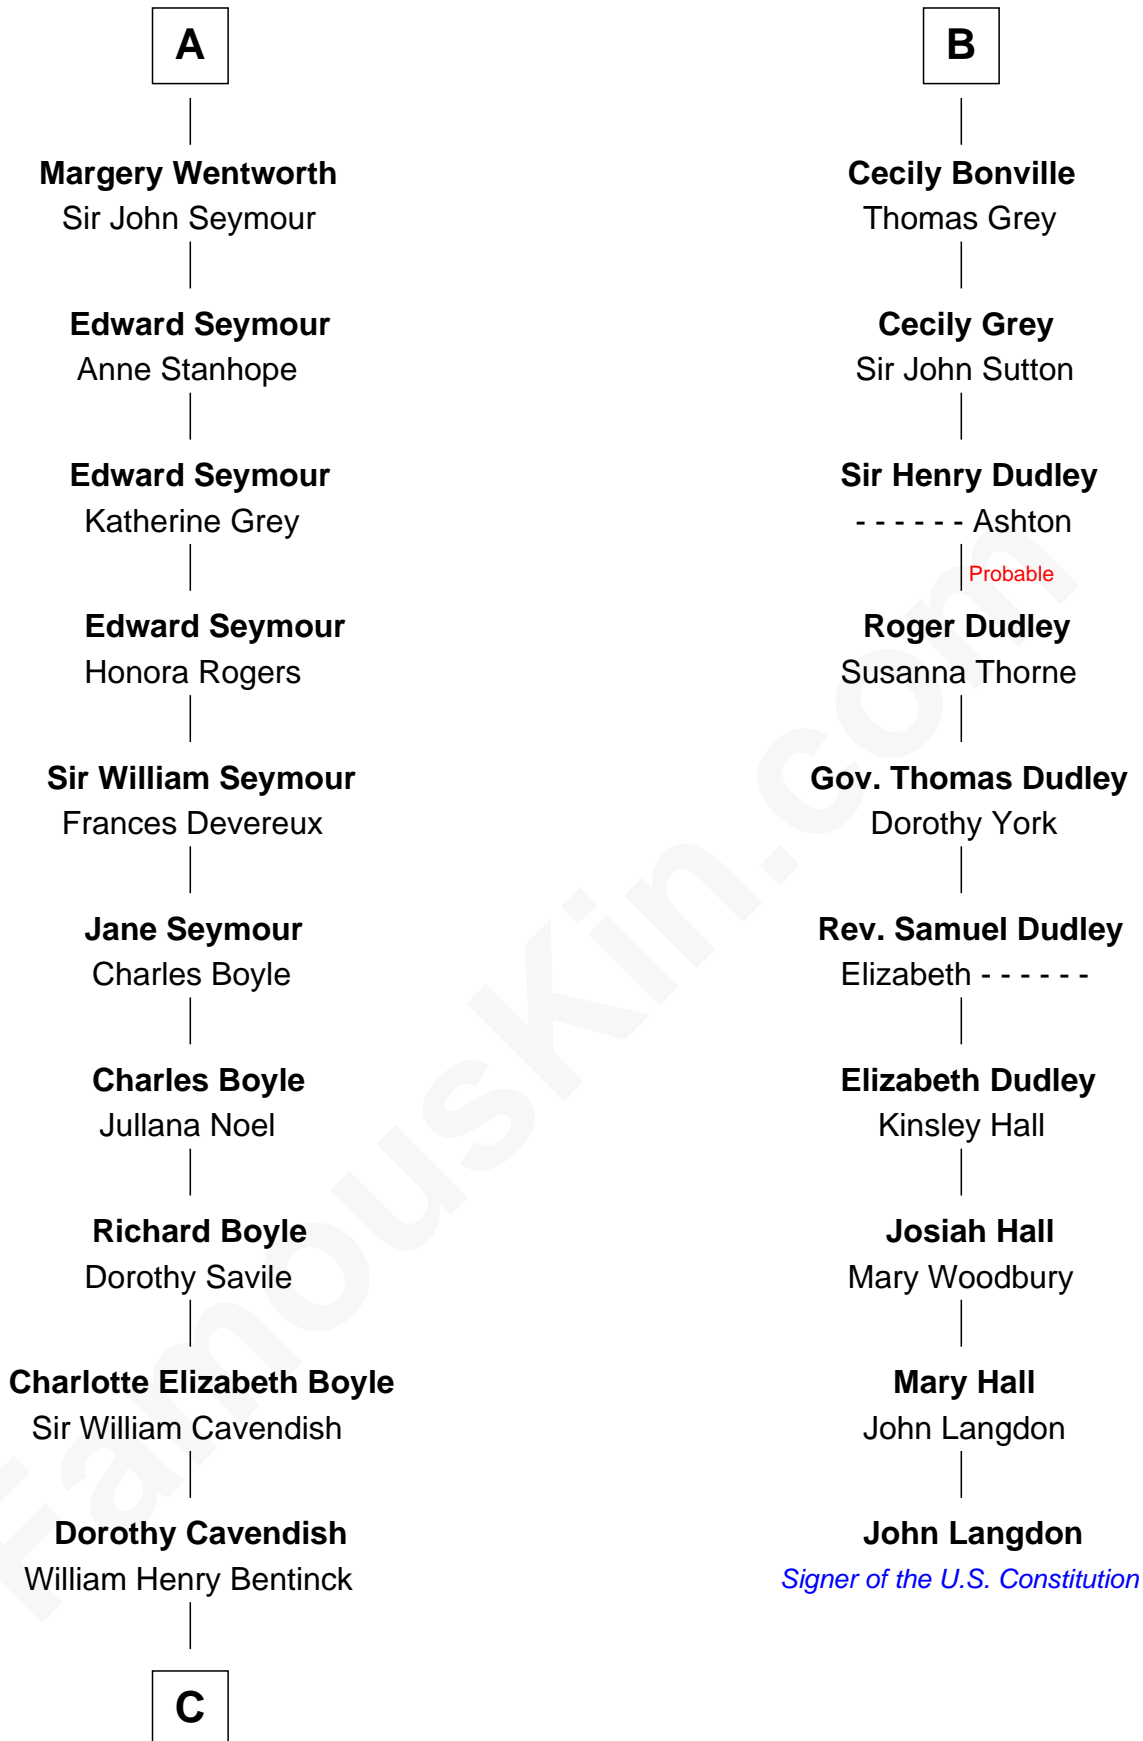

FamousKin.com

Relationship Chart of

Queen Elizabeth II

Queen of the United Kingdom

16th cousin 5 times removed of

John Langdon

Signer of the U.S. Constitution

Sir William de Valence

Isabel de Valence

Sir John de Hastings

Elizabeth de Hastings

Sir Roger de Grey

Sir Reynold de Grey

Eleanor le Strange

Sir Reynold Grey

Margaret de Ros

Margaret Grey

Sir William Bonville

William Bonville

Elizabeth Harington

William Bonville

Katherine Neville

B

C

Charles Augustus Cavendish-Bentinck

Anne Wellesley

Rev. Charles William Cavendish-Bentinck

Caroline Louisa Burnaby

Cecilia Nina Cavendish-Bentinck

Claude George Bowes-Lyon

Elizabeth Bowes-Lyon

George VI, King of the United Kingdom