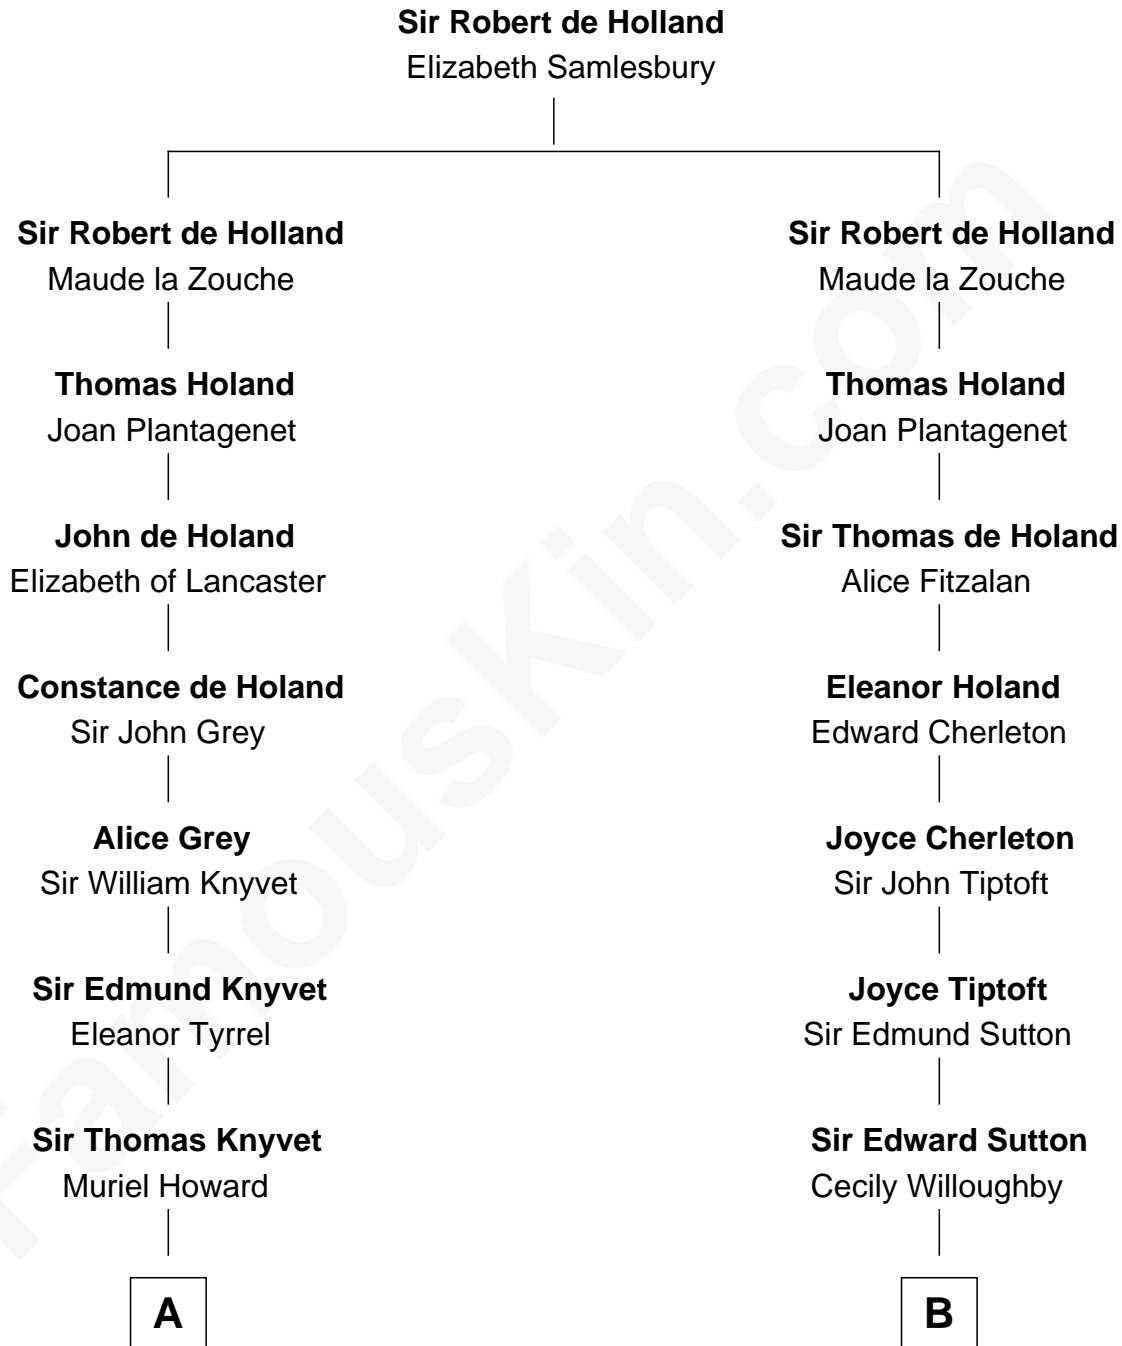

FamousKin.com Relationship Chart of

Queen Elizabeth II

Queen of the United Kingdom

15th cousin 6 times removed of

John Langdon

Signer of the U.S. Constitution

C

Charles Augustus Cavendish-Bentinck

Anne Wellesley

Rev. Charles William Cavendish-Bentinck

Caroline Louisa Burnaby

Cecilia Nina Cavendish-Bentinck

Claude George Bowes-Lyon

Elizabeth Bowes-Lyon

George VI, King of the United Kingdom

Queen Elizabeth II

Queen of the United Kingdom