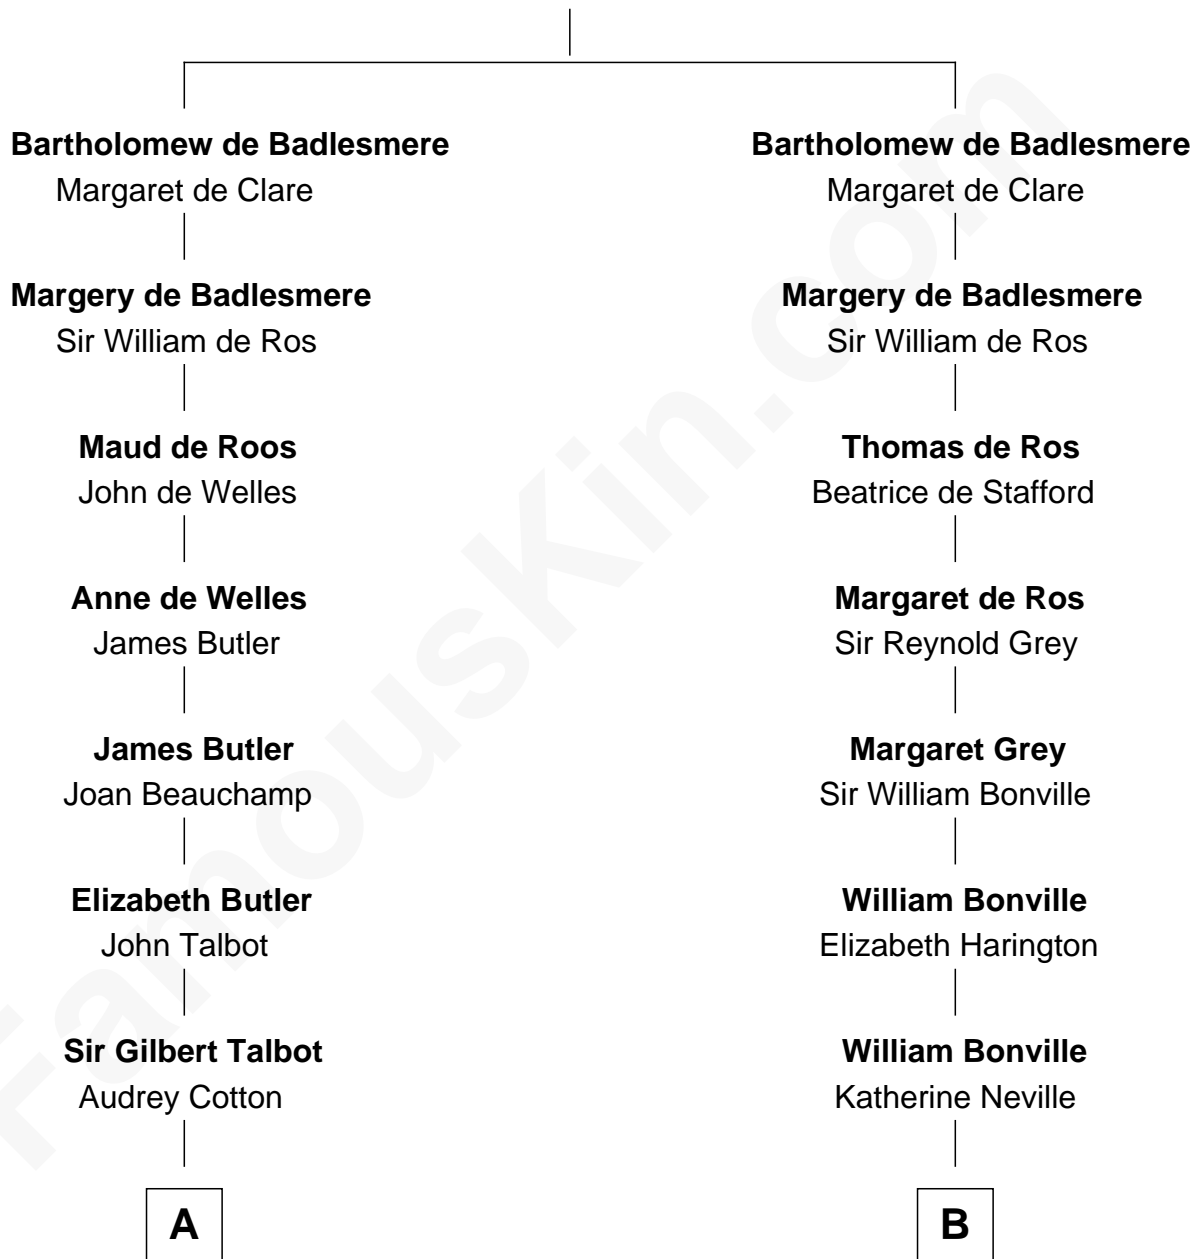

FamousKin.com

Relationship Chart of

Queen Elizabeth II

Queen of the United Kingdom

16th cousin 4 times removed of

John Langdon

Signer of the U.S. Constitution

Gunselm de Badlesmere

C

—
Claude Bowes-Lyon

Frances Dora Smith

—
Claude George Bowes-Lyon

Cecilia Nina Cavendish-Bentinck

—
Elizabeth Bowes-Lyon

George VI, King of the United Kingdom

—
Queen Elizabeth II

Queen of the United Kingdom

FamousKin.com