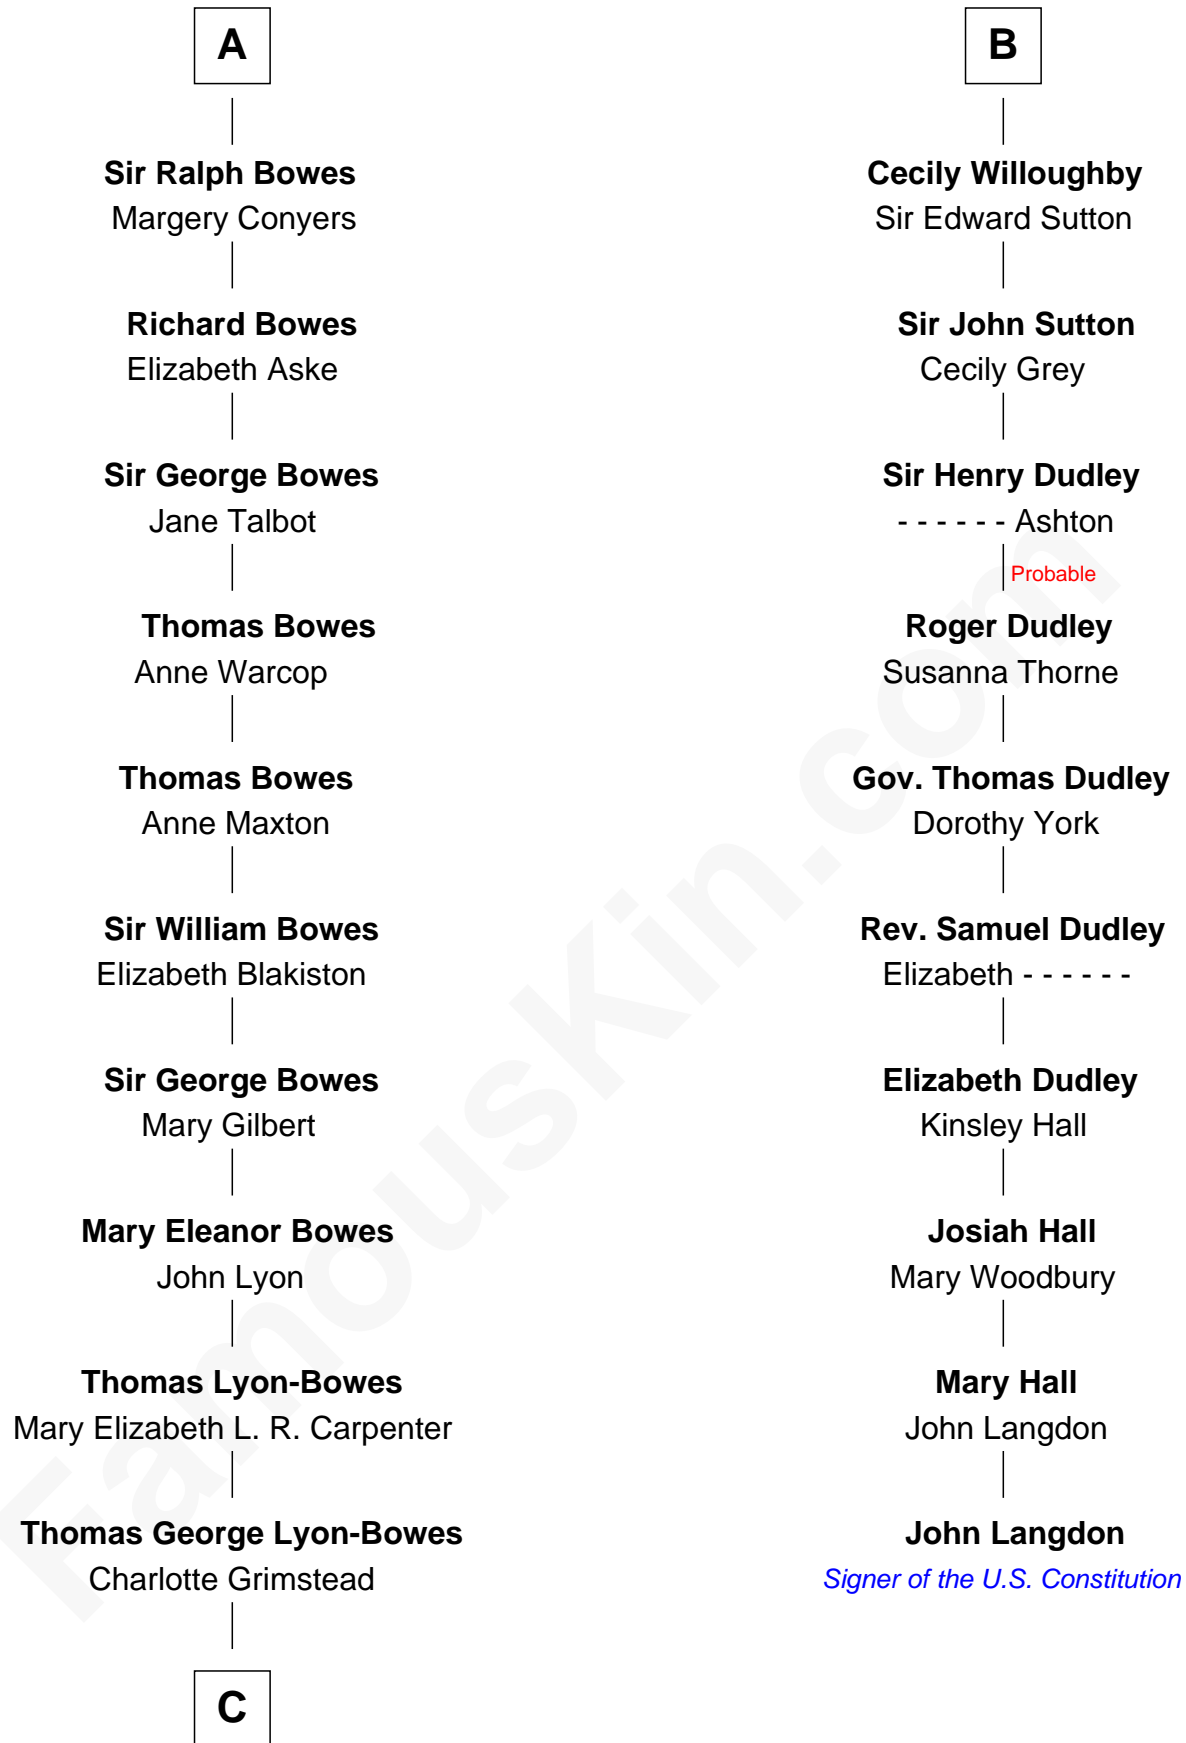

FamousKin.com

Relationship Chart of

Queen Elizabeth II

Queen of the United Kingdom

16th cousin 4 times removed of

John Langdon

Signer of the U.S. Constitution

C

—
Claude Bowes-Lyon

Frances Dora Smith

—
Claude George Bowes-Lyon

Cecilia Nina Cavendish-Bentinck

—
Elizabeth Bowes-Lyon

George VI, King of the United Kingdom

—
Queen Elizabeth II

Queen of the United Kingdom