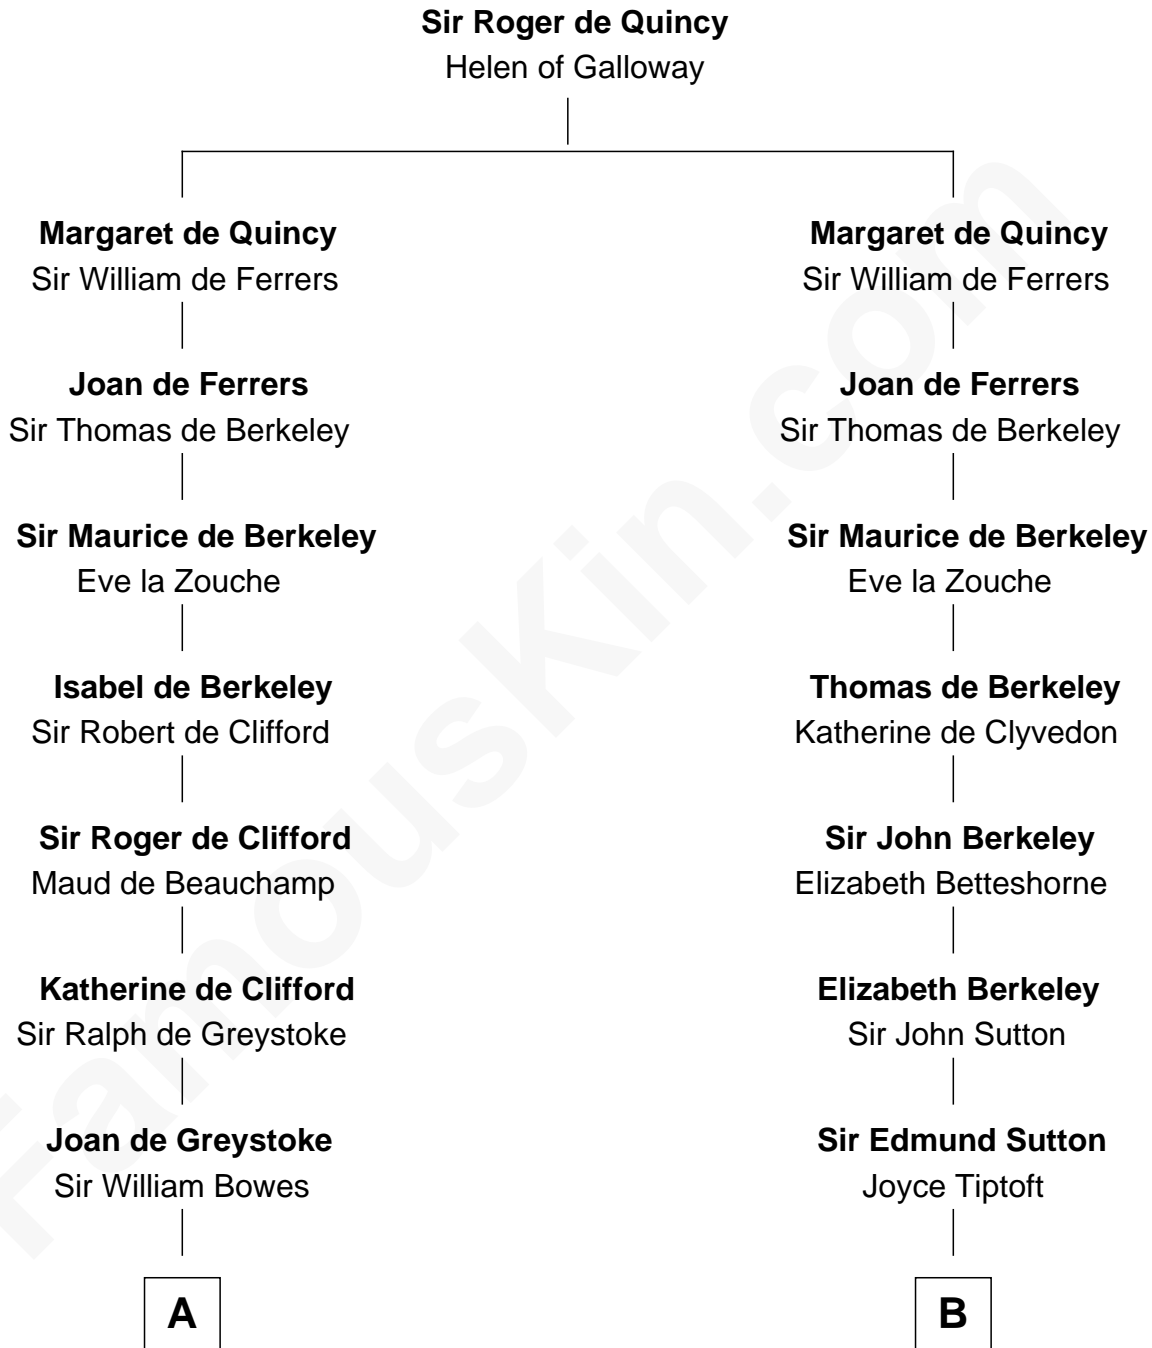

FamousKin.com

Relationship Chart of

Queen Elizabeth II

Queen of the United Kingdom

16th cousin 5 times removed of

John Langdon

Signer of the U.S. Constitution

C

Thomas George Lyon-Bowes

Charlotte Grimstead

Claude Bowes-Lyon

Frances Dora Smith

Claude George Bowes-Lyon

Cecilia Nina Cavendish-Bentinck

Elizabeth Bowes-Lyon

George VI, King of the United Kingdom