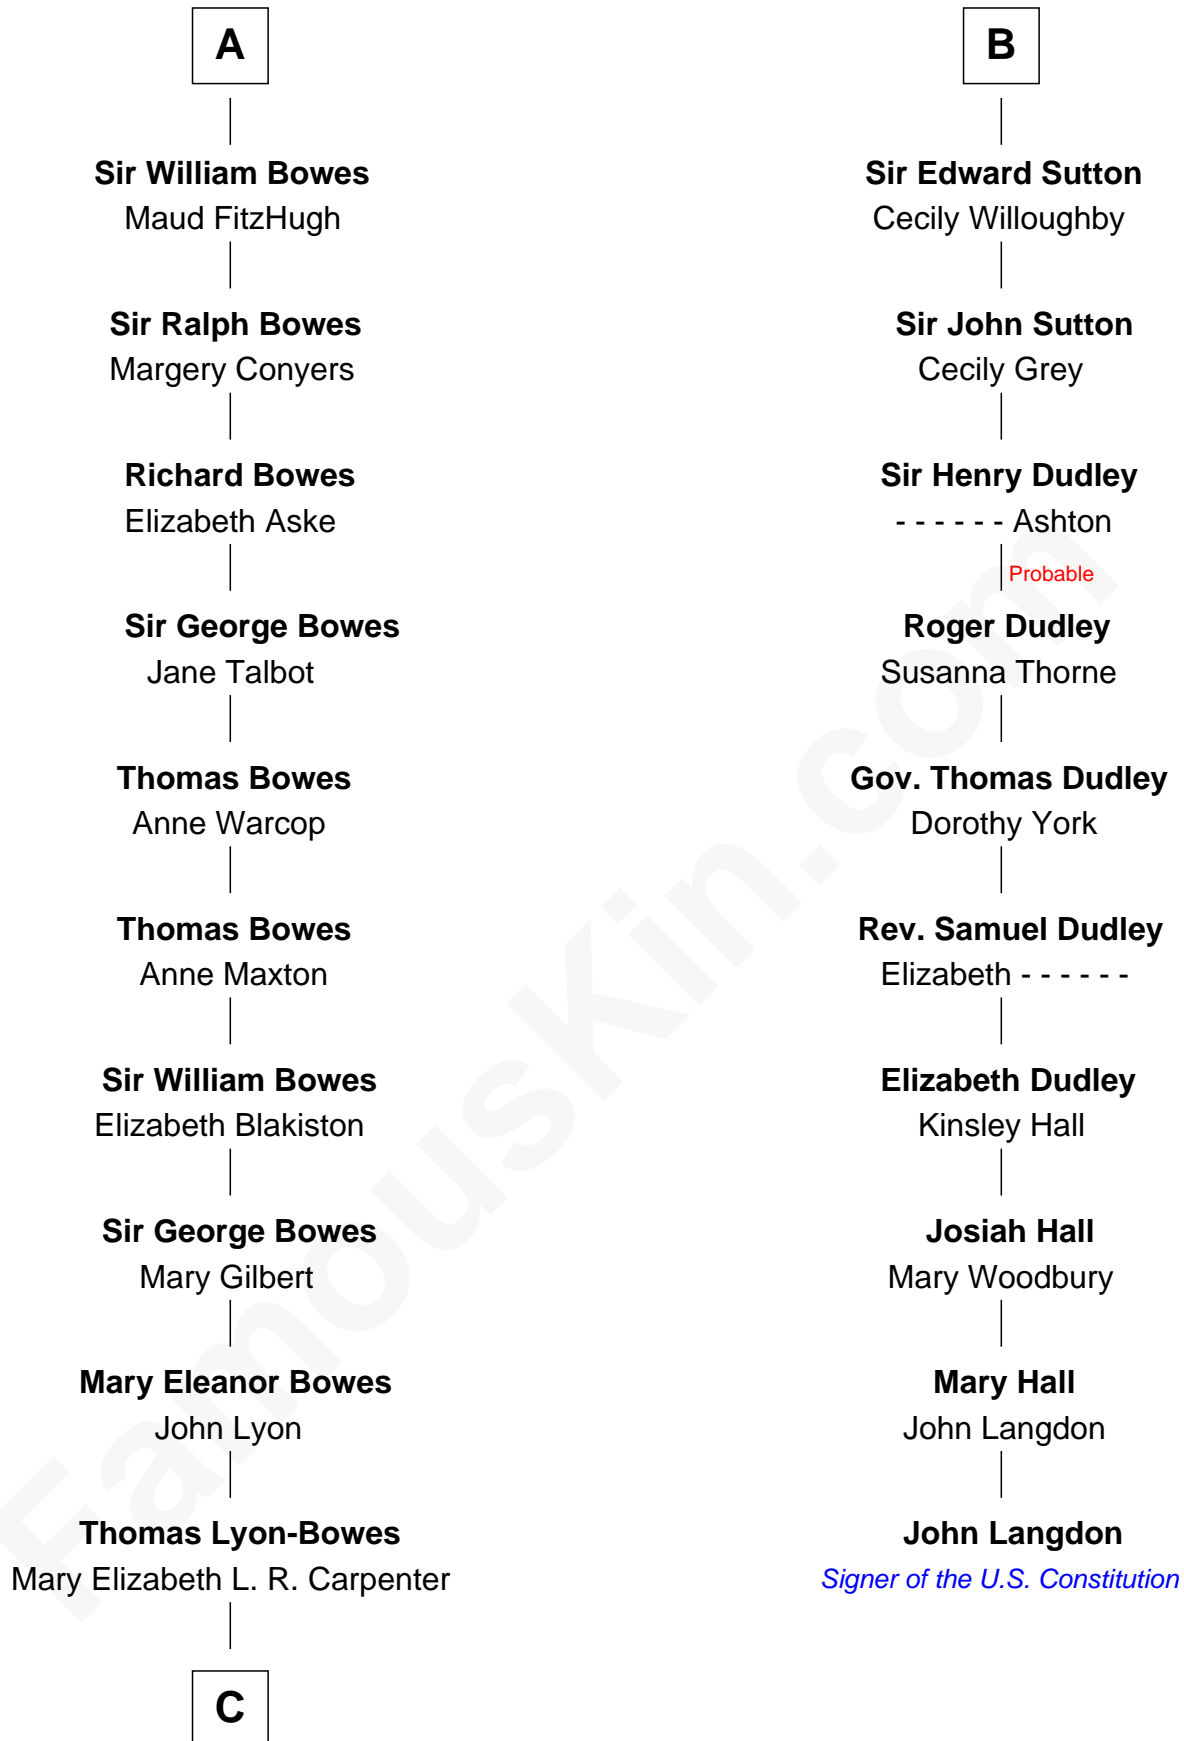

FamousKin.com

Relationship Chart of

Queen Elizabeth II

Queen of the United Kingdom

16th cousin 5 times removed of

John Langdon

Signer of the U.S. Constitution

C

Thomas George Lyon-Bowes

Charlotte Grimstead

Claude Bowes-Lyon

Frances Dora Smith

Claude George Bowes-Lyon

Cecilia Nina Cavendish-Bentinck

Elizabeth Bowes-Lyon

George VI, King of the United Kingdom