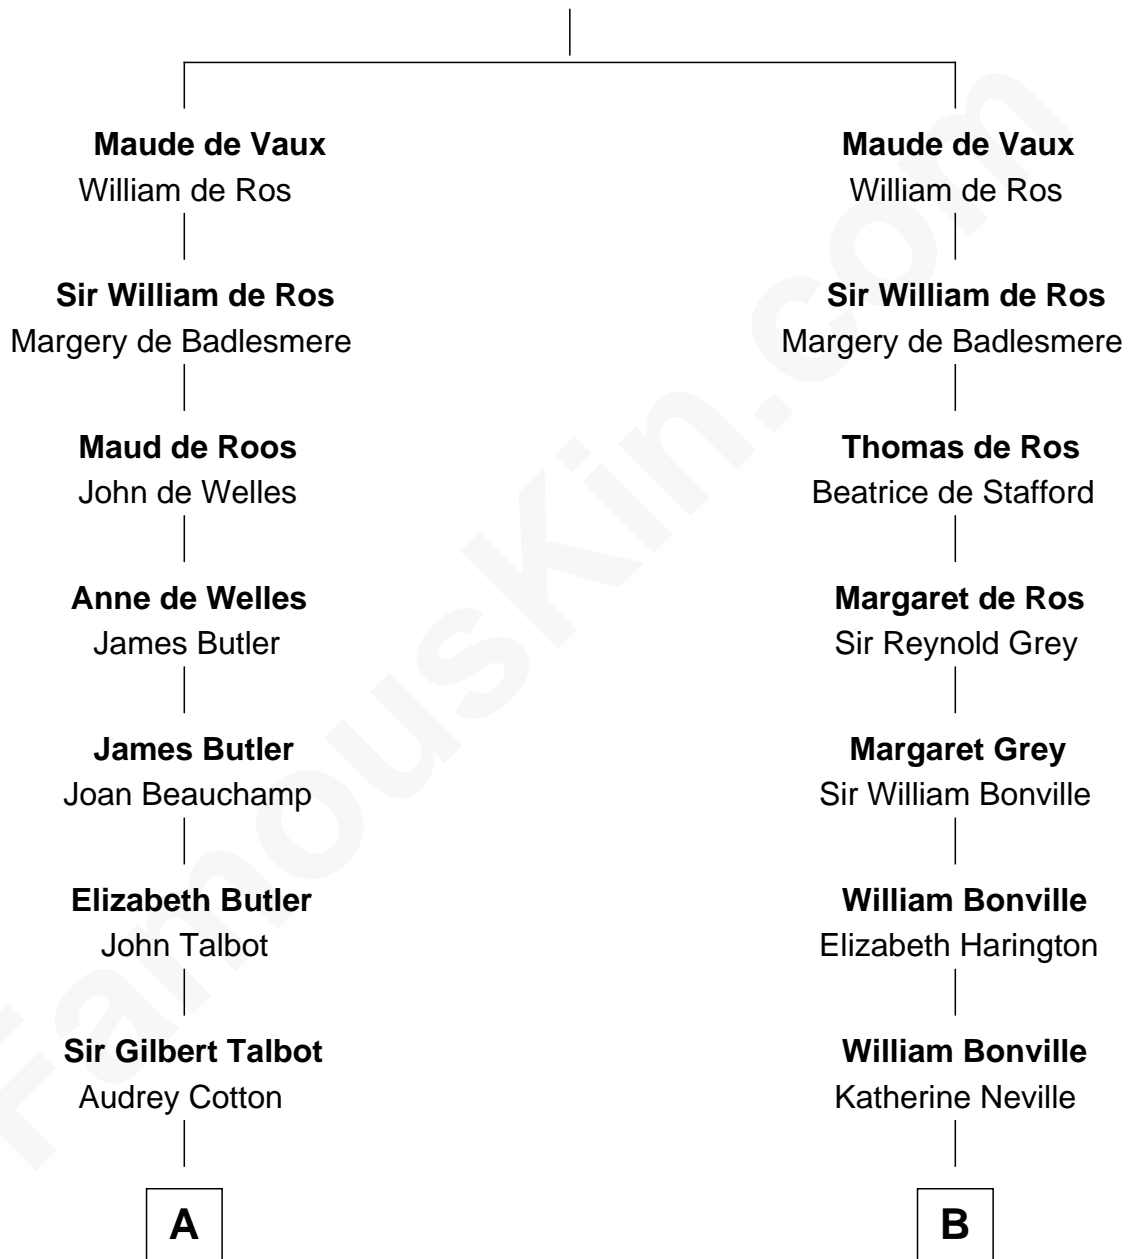

FamousKin.com

Relationship Chart of

Queen Elizabeth II

Queen of the United Kingdom

16th cousin 4 times removed of

John Langdon

Signer of the U.S. Constitution

John de Vaux

C

—
Claude Bowes-Lyon

Frances Dora Smith

—
Claude George Bowes-Lyon

Cecilia Nina Cavendish-Bentinck

—
Elizabeth Bowes-Lyon

George VI, King of the United Kingdom

—
Queen Elizabeth II

Queen of the United Kingdom

FamousKin.com