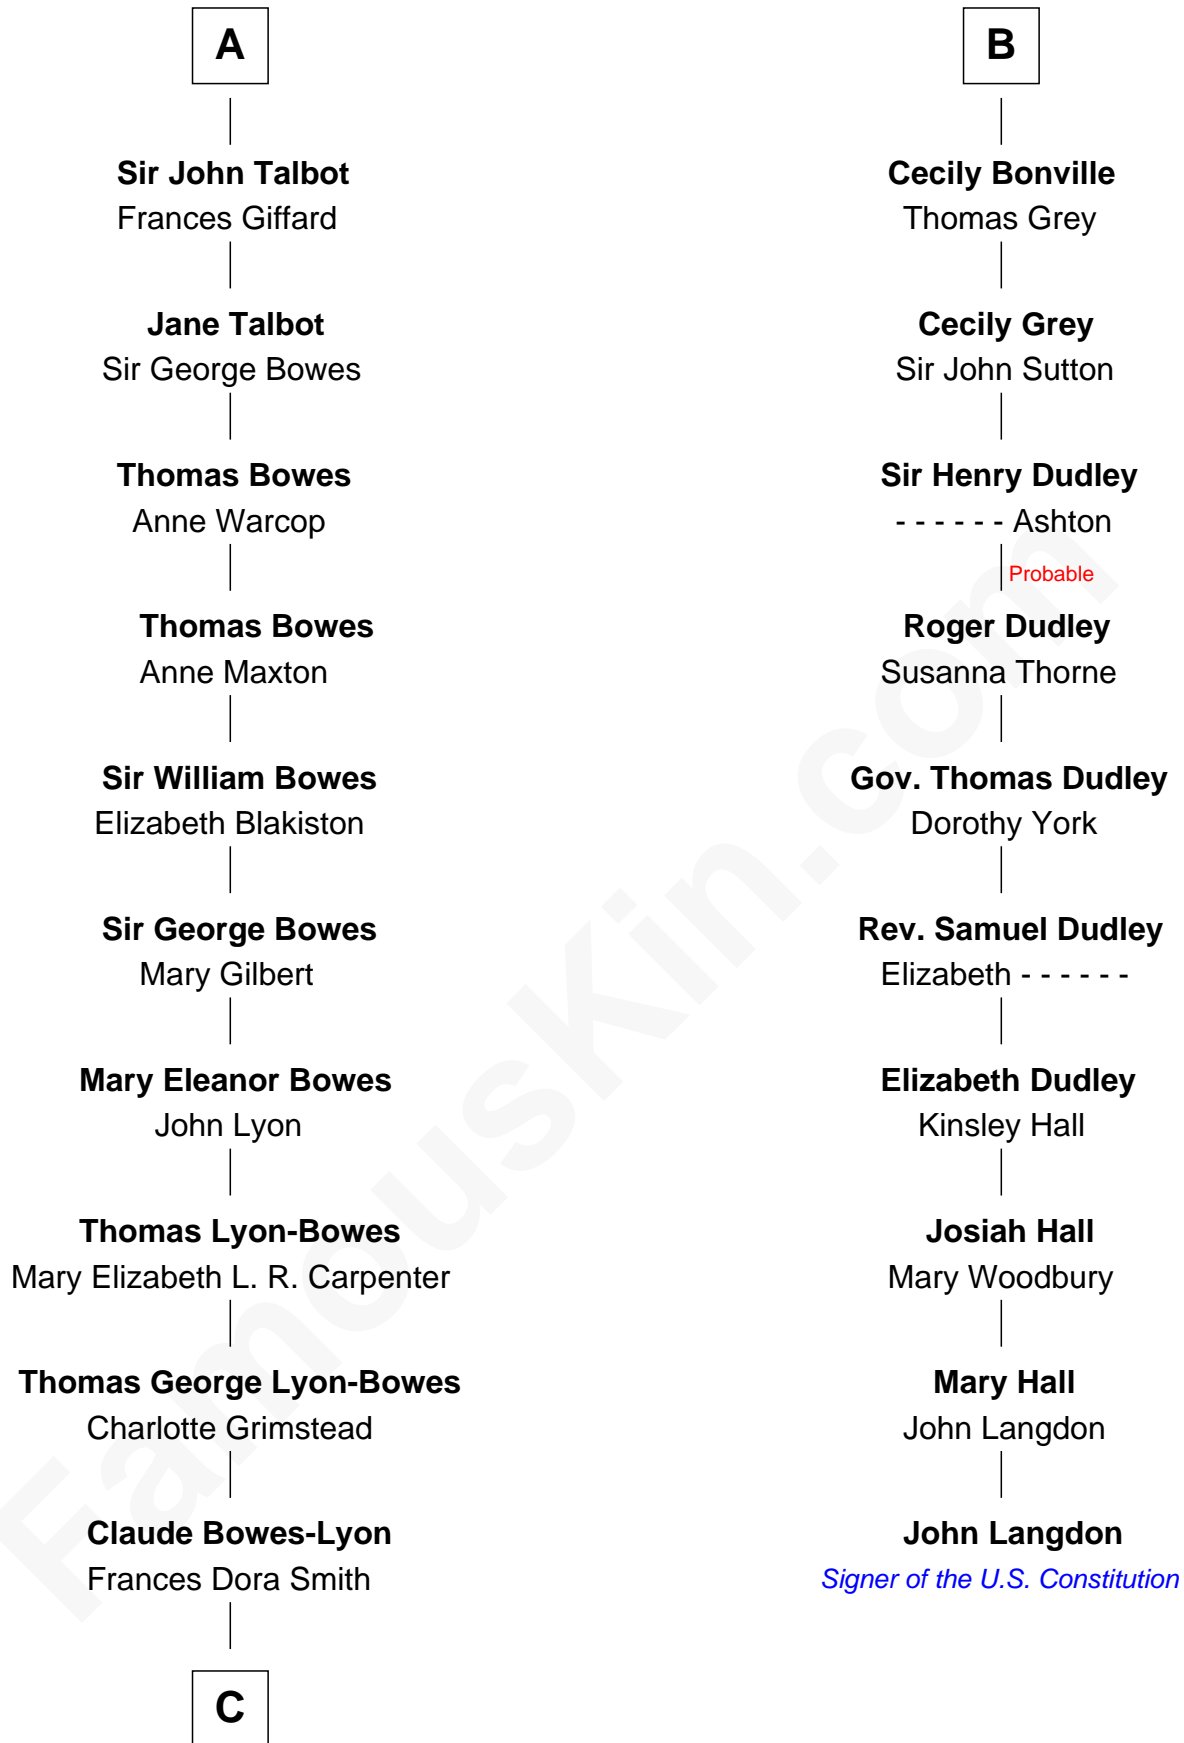

FamousKin.com Relationship Chart of

Queen Elizabeth II

Queen of the United Kingdom

16th cousin 3 times removed of

John Langdon

Signer of the U.S. Constitution

Sir Richard de Burgh

Margaret - - - - -

C

Claude George Bowes-Lyon
Cecilia Nina Cavendish-Bentinck

Elizabeth Bowes-Lyon
George VI, King of the United Kingdom

Queen Elizabeth II
Queen of the United Kingdom

FamousKin.com