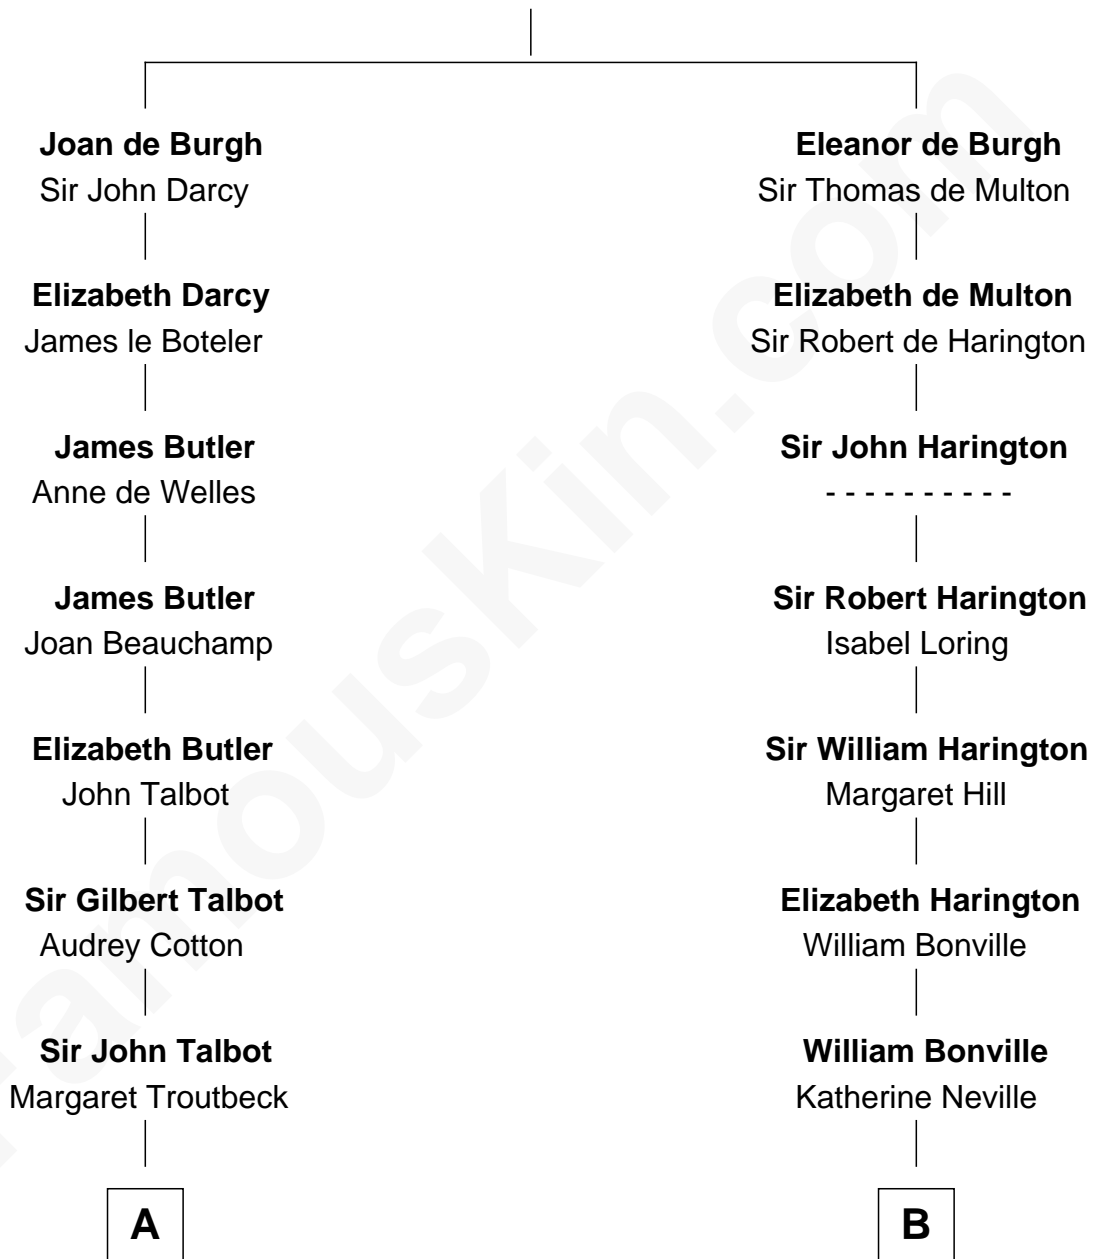

FamousKin.com Relationship Chart of

Queen Elizabeth II

Queen of the United Kingdom

16th cousin 3 times removed of

John Langdon

Signer of the U.S. Constitution

Sir Richard de Burgh

Margaret - - - - -

C

Claude George Bowes-Lyon
Cecilia Nina Cavendish-Bentinck

Elizabeth Bowes-Lyon
George VI, King of the United Kingdom

Queen Elizabeth II
Queen of the United Kingdom

FamousKin.com