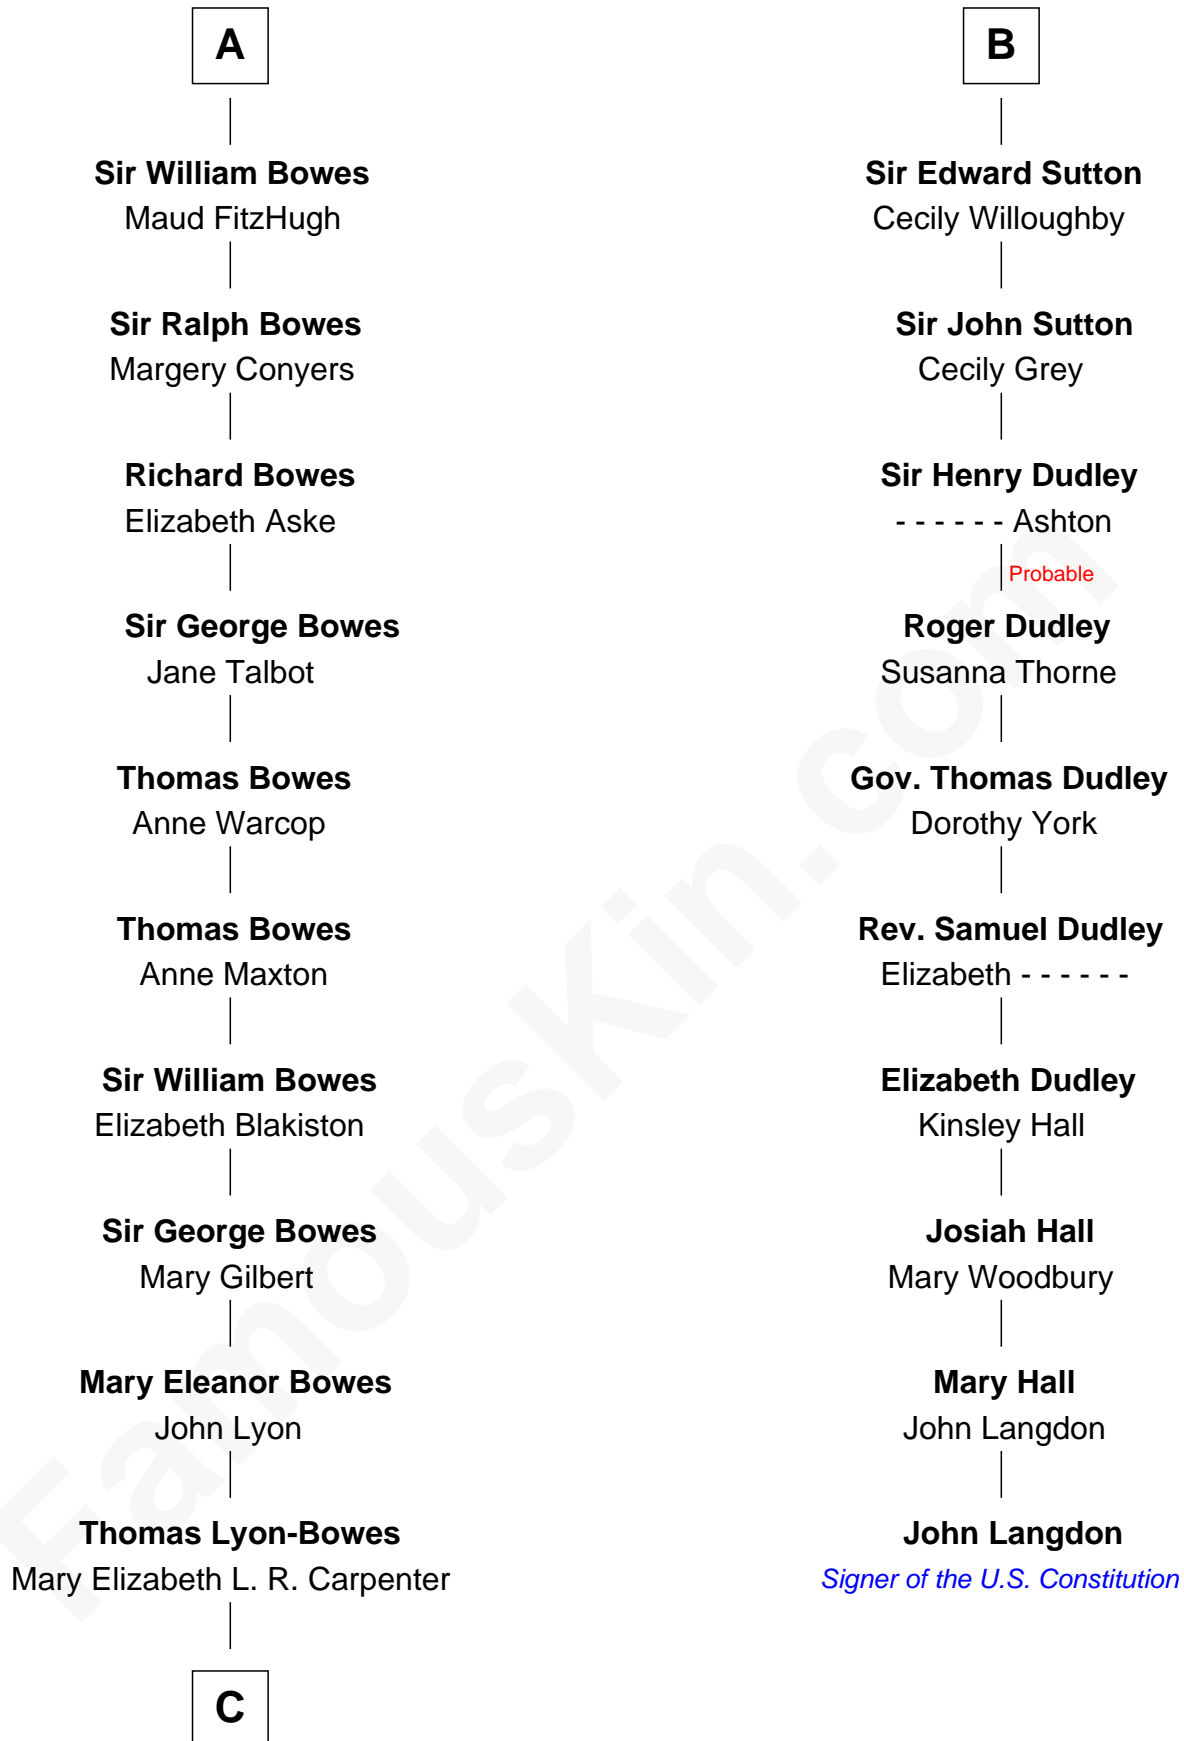

## Relationship Chart of

### Queen Elizabeth II

*Queen of the United Kingdom*

16th cousin 5 times removed of

### John Langdon

*Signer of the U.S. Constitution*

**Sir William de Ferrers**

Agnes of Chester

**C**

Thomas George Lyon-Bowes

Charlotte Grimstead

Claude Bowes-Lyon

Frances Dora Smith

Claude George Bowes-Lyon

Cecilia Nina Cavendish-Bentinck

Elizabeth Bowes-Lyon

George VI, King of the United Kingdom

Queen Elizabeth II

*Queen of the United Kingdom*

FamousKin.com