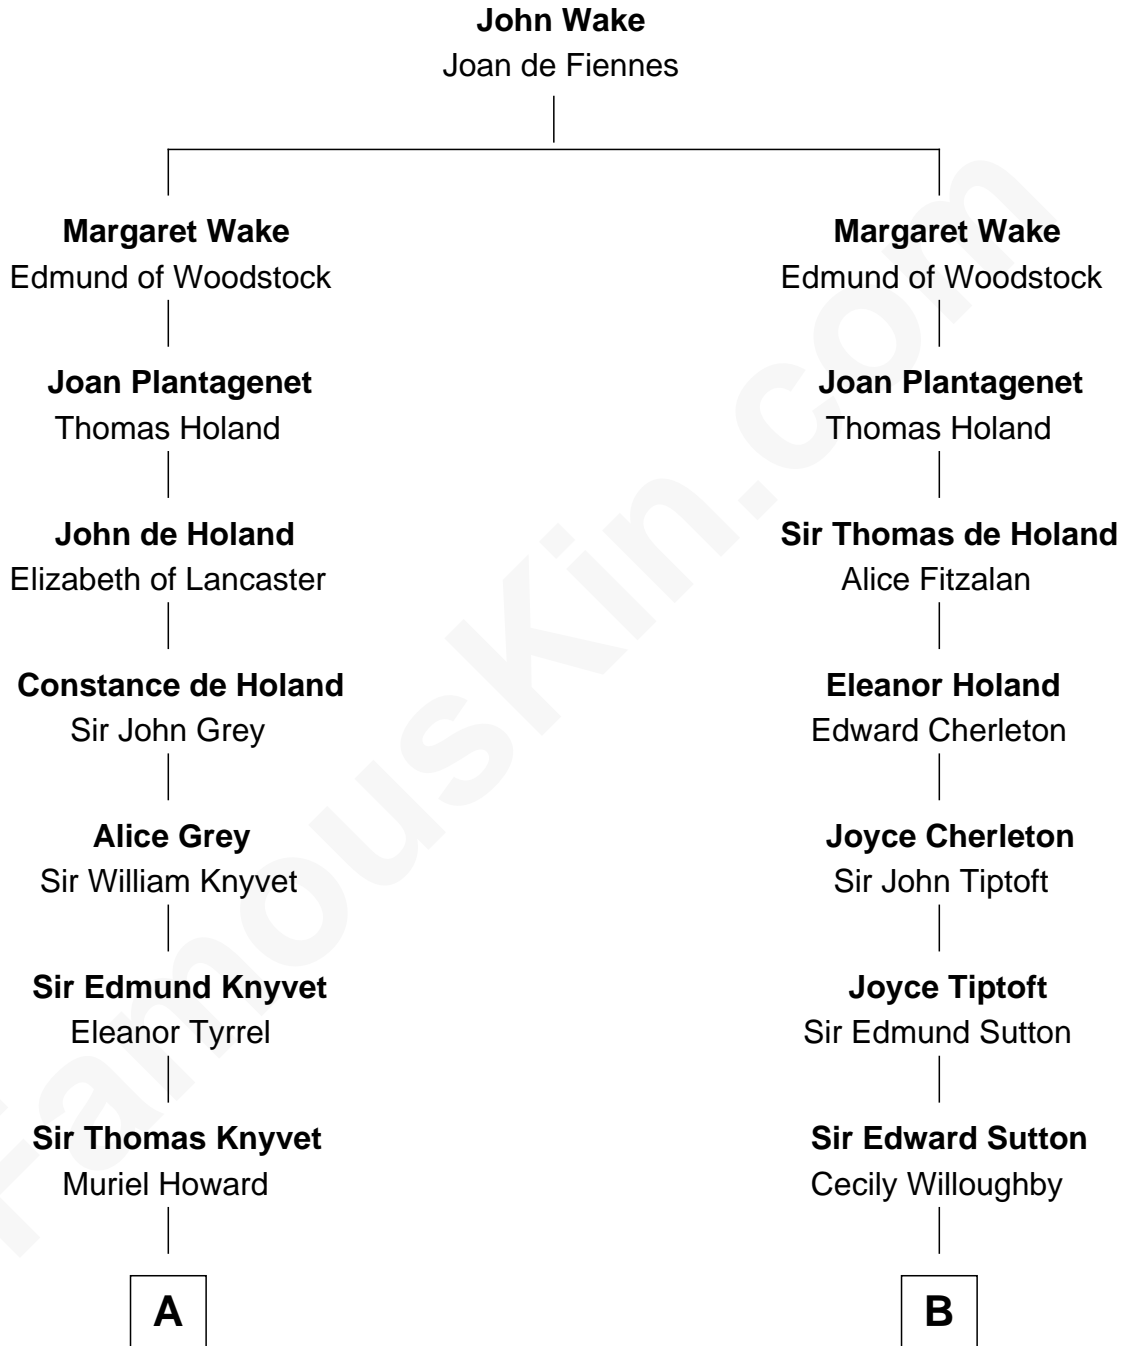

FamousKin.com

Relationship Chart of

Queen Elizabeth II

Queen of the United Kingdom

15th cousin 6 times removed of

John Langdon

Signer of the U.S. Constitution

C

Charles Augustus Cavendish-Bentinck

Anne Wellesley

Rev. Charles William Cavendish-Bentinck

Caroline Louisa Burnaby

Cecilia Nina Cavendish-Bentinck

Claude George Bowes-Lyon

Elizabeth Bowes-Lyon

George VI, King of the United Kingdom

Queen Elizabeth II

Queen of the United Kingdom