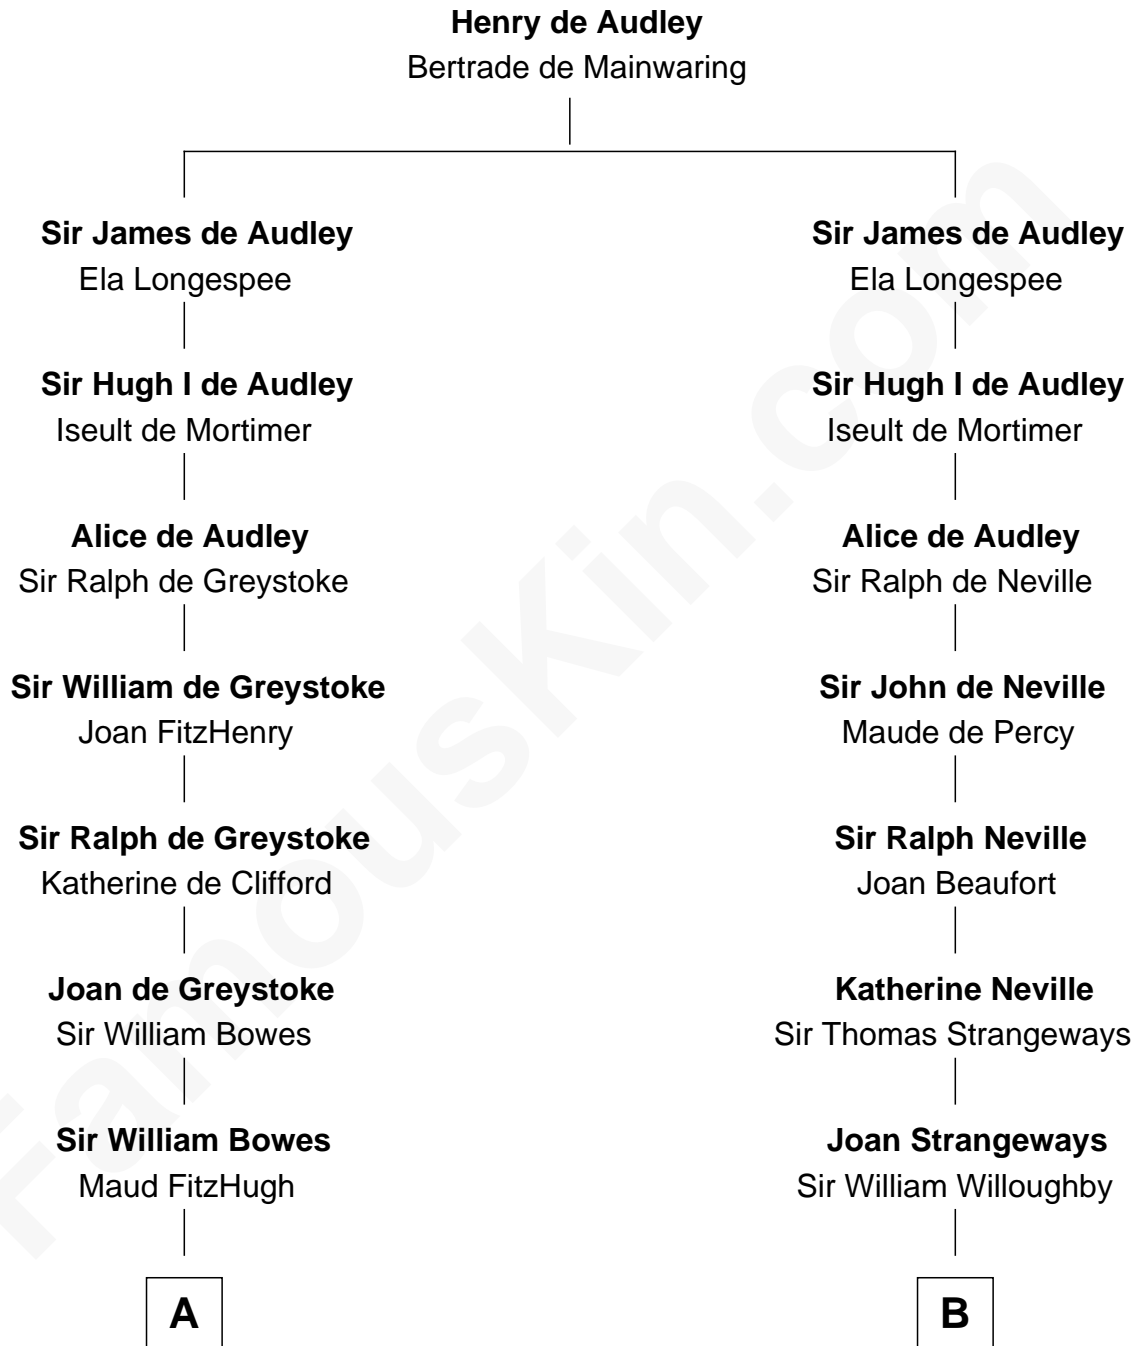

FamousKin.com

Relationship Chart of

Queen Elizabeth II

Queen of the United Kingdom

16th cousin 4 times removed of

John Langdon

Signer of the U.S. Constitution

C

—
Claude Bowes-Lyon

Frances Dora Smith

—
Claude George Bowes-Lyon

Cecilia Nina Cavendish-Bentinck

—
Elizabeth Bowes-Lyon

George VI, King of the United Kingdom

—
Queen Elizabeth II

Queen of the United Kingdom