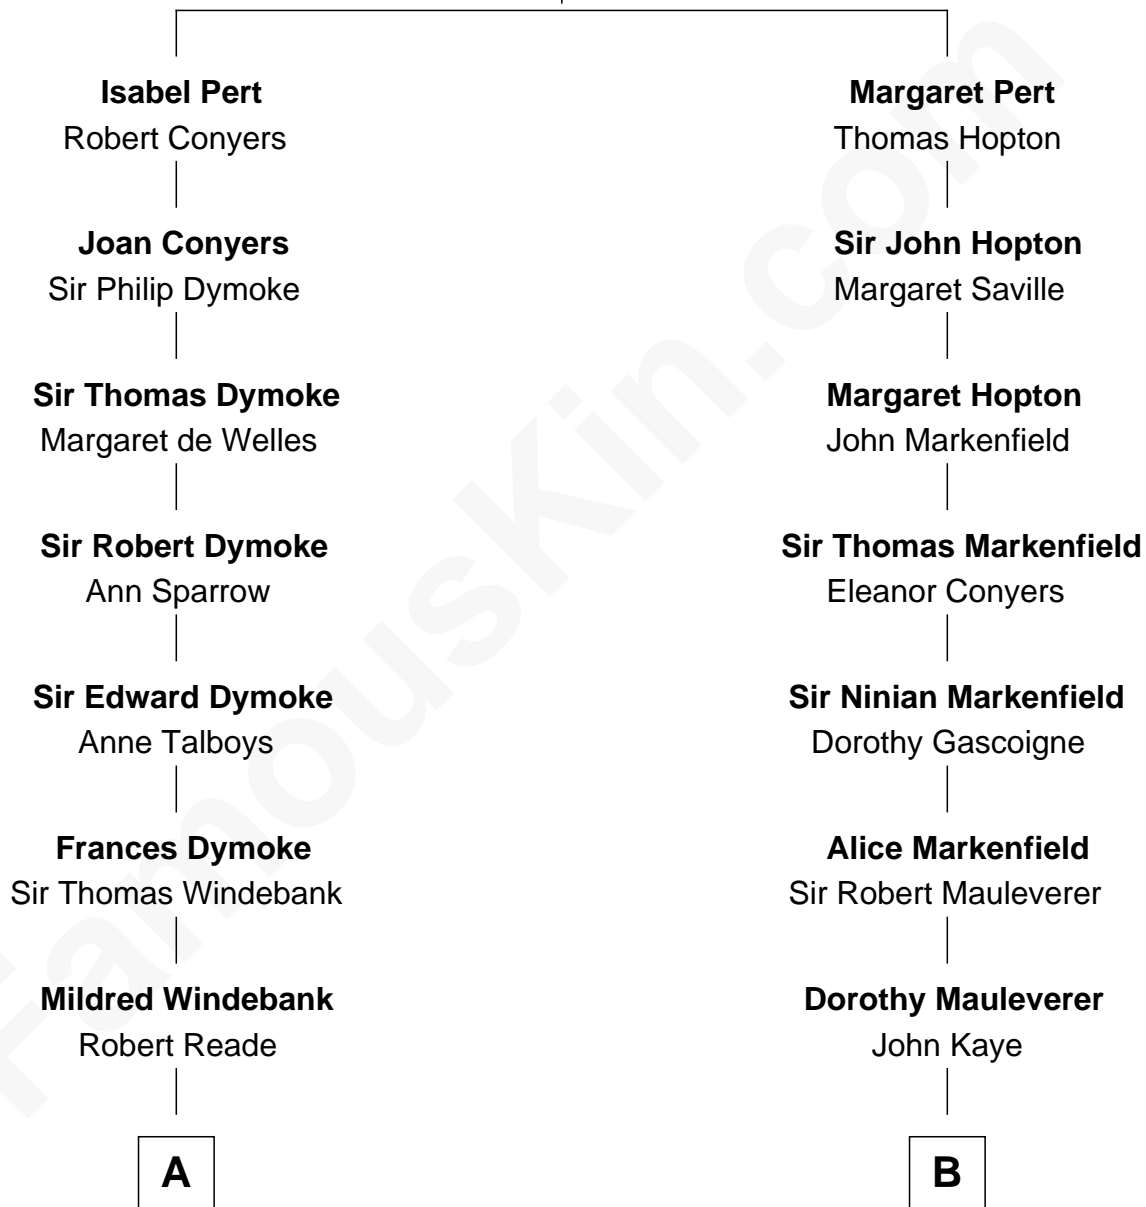

# FamousKin.com Relationship Chart of

**Queen Elizabeth II**

*Queen of the United Kingdom*

18th cousin of

**Louis Auchincloss**

*Author*

**William Pert**  
Joan le Scrope

**C**

**Elizabeth Bowes-Lyon**  
George VI, King of the United Kingdom

**Queen Elizabeth II**  
*Queen of the United Kingdom*

**D**

**Joseph Howland Auchincloss**  
Priscilla Dixon Stanton

**Louis Auchincloss**  
*Author*