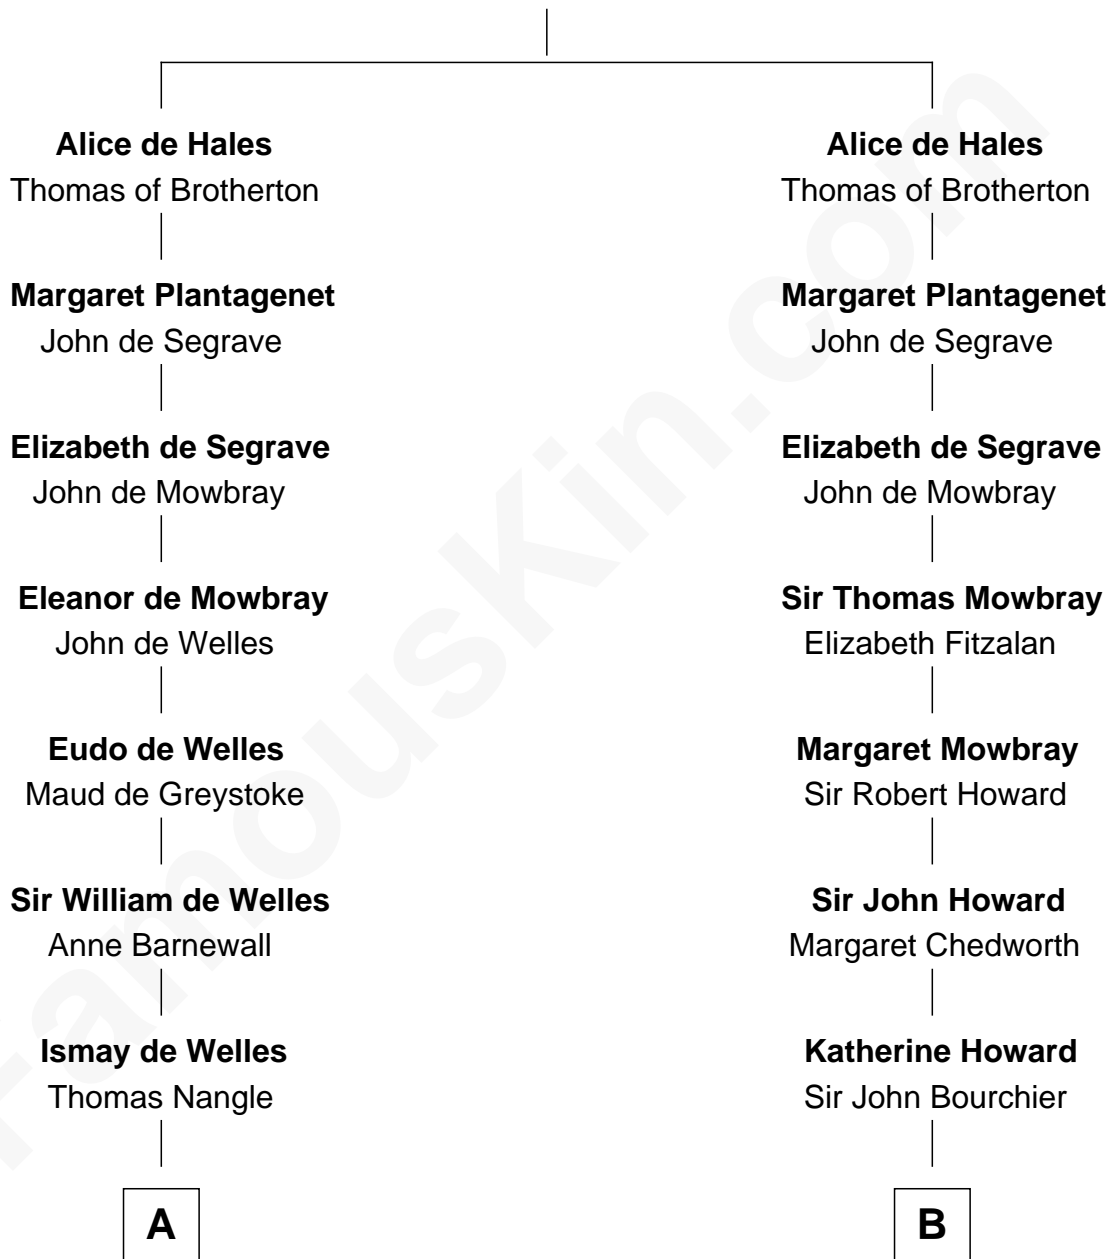

FamousKin.com Relationship Chart of

Queen Elizabeth II

Queen of the United Kingdom

20th cousin of

Louis Auchincloss

Author

Sir Roger de Hales

Alice Skogan

C

Rev. Charles William Cavendish-Bentinck

Caroline Louisa Burnaby

Cecilia Nina Cavendish-Bentinck

Claude George Bowes-Lyon

Elizabeth Bowes-Lyon

George VI, King of the United Kingdom

Queen Elizabeth II

Queen of the United Kingdom

D

Elizabeth Buck

John Auchincloss

John Winthrop Auchincloss

Joanna Hone Russell

Joseph Howland Auchincloss

Priscilla Dixon Stanton