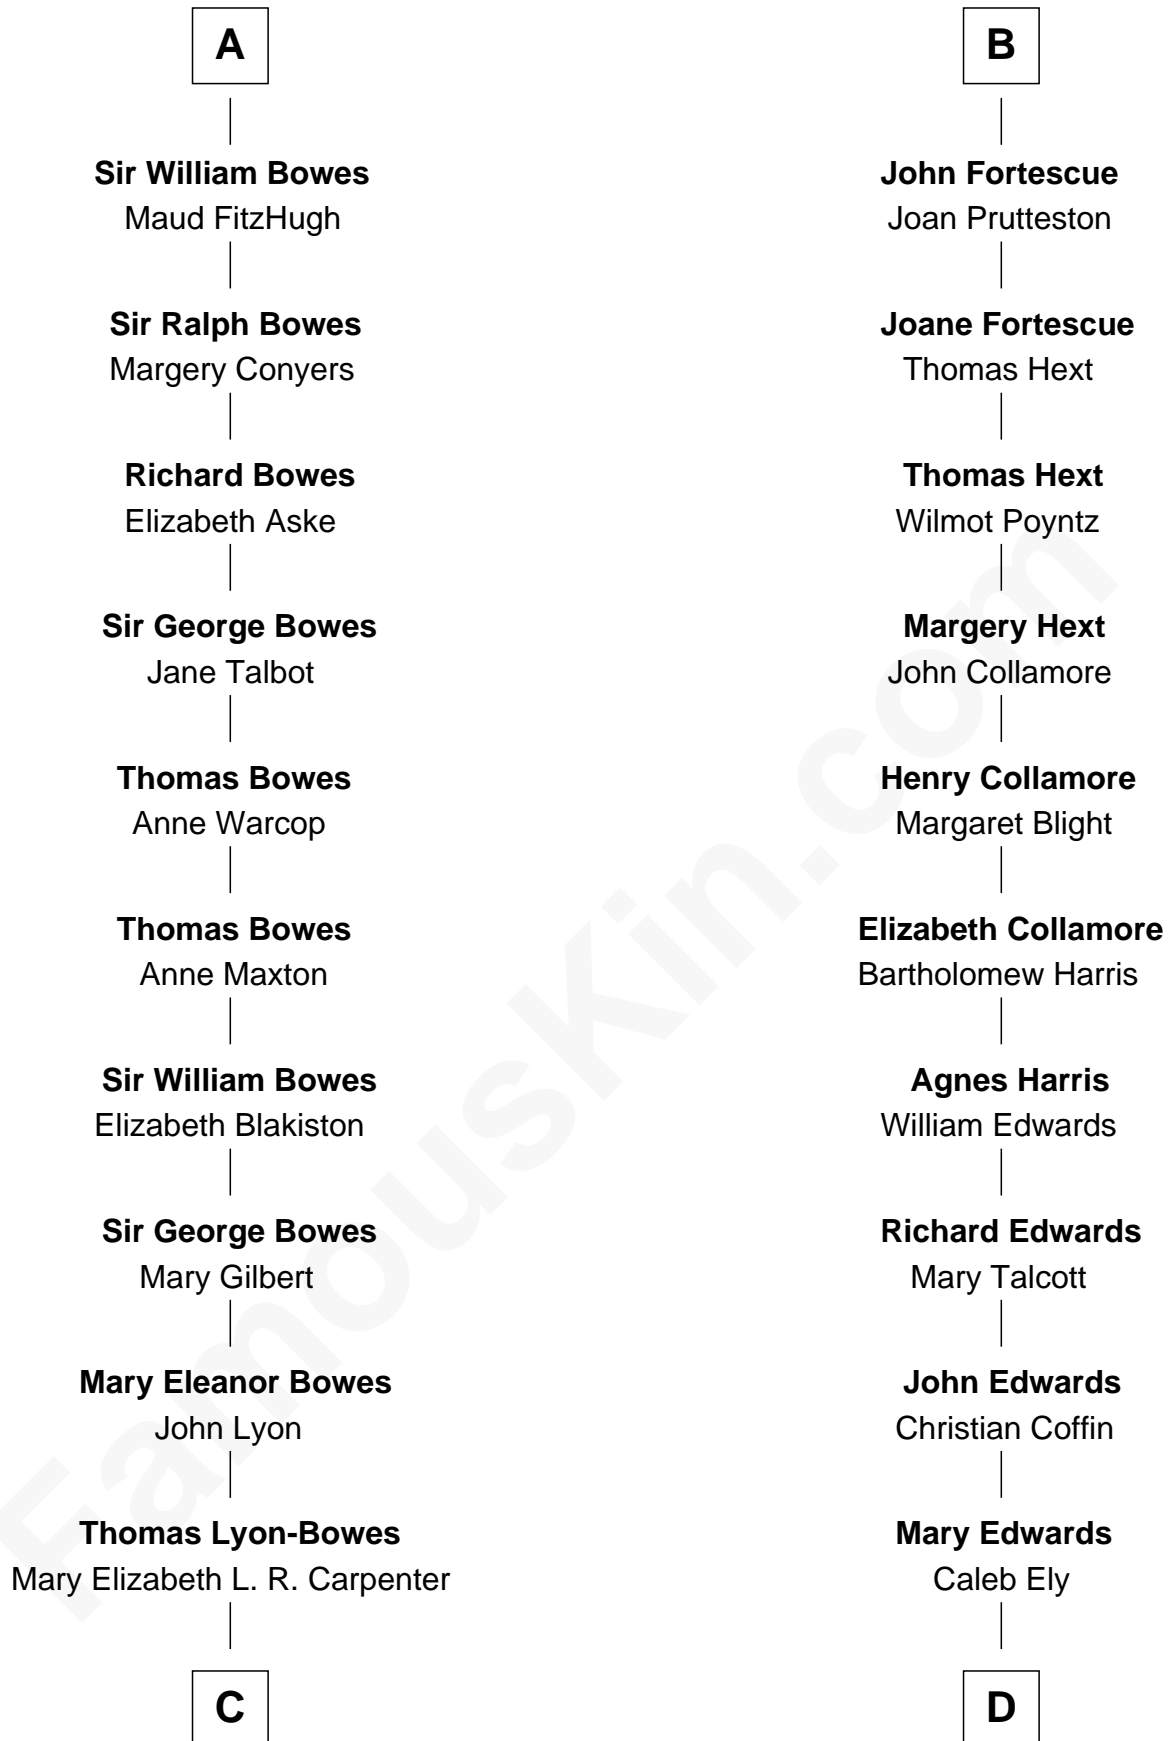

# FamousKin.com Relationship Chart of

**Queen Elizabeth II**

*Queen of the United Kingdom*

21st cousin of

**Clarence Day**

*Author of Life with Father*

**Sir Geoffrey FitzPiers**

Aveline de Clare

**C**

**Thomas George Lyon-Bowes**

Charlotte Grimstead

**Claude Bowes-Lyon**

Frances Dora Smith

**Claude George Bowes-Lyon**

Cecilia Nina Cavendish-Bentinck

**Elizabeth Bowes-Lyon**

George VI, King of the United Kingdom

**Queen Elizabeth II**

*Queen of the United Kingdom*

**D**

**William Ely**

Drusilla Brewster

**Mary Ely**

Henry Day