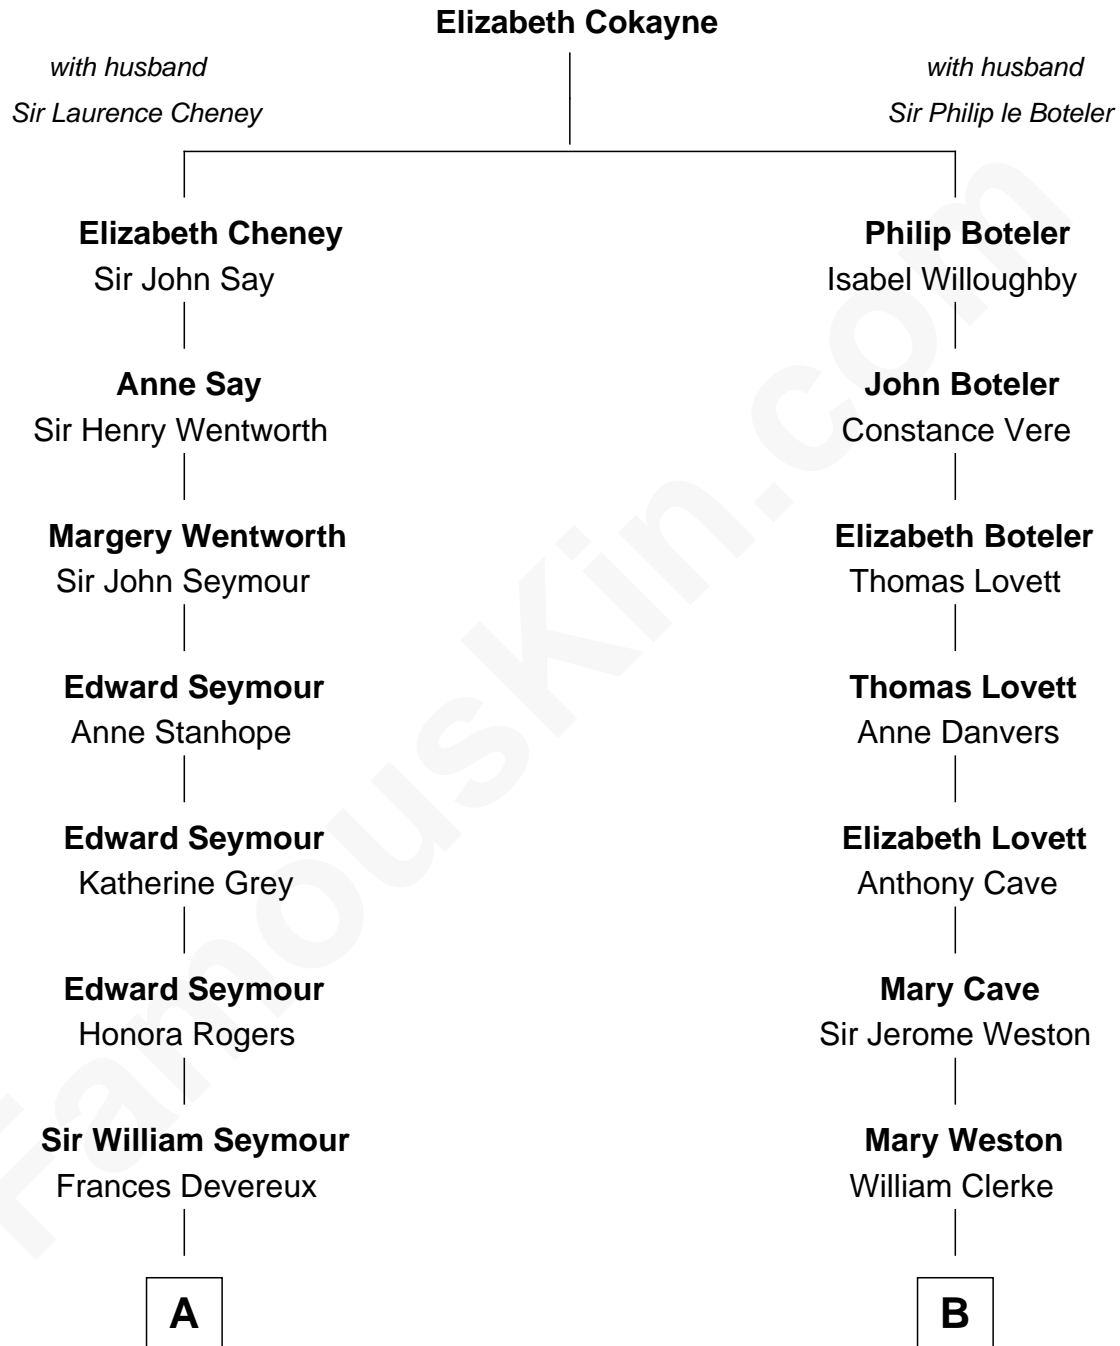

FamousKin.com Relationship Chart of

Queen Elizabeth II

Queen of the United Kingdom

14th cousin 2 times removed of

Hetty Green

"The Witch of Wall Street"

A

Jane Seymour
Charles Boyle