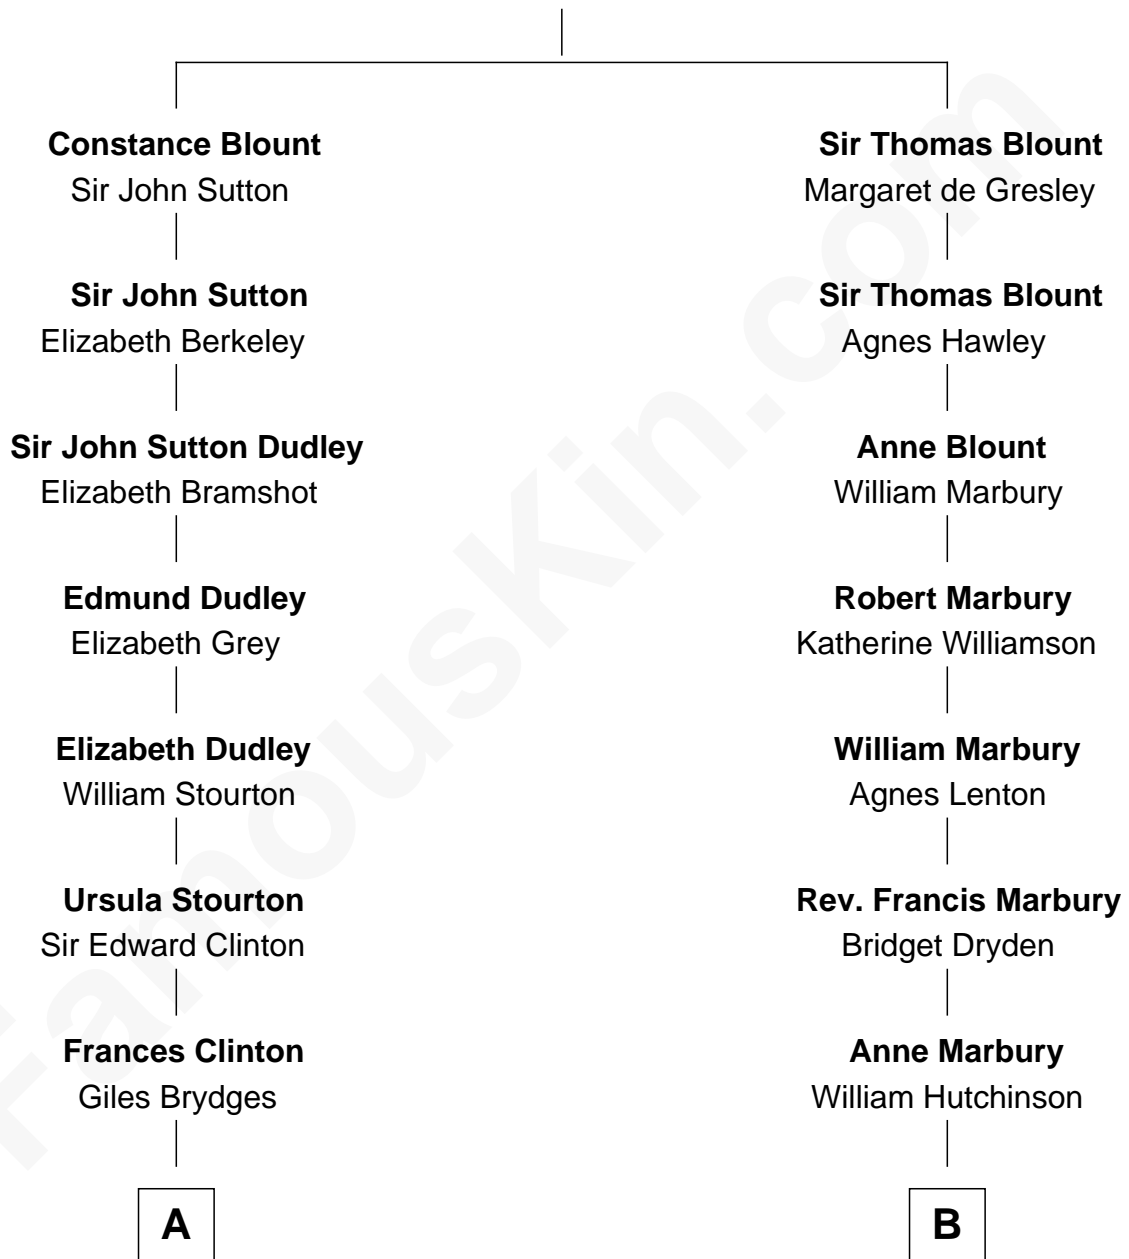

FamousKin.com Relationship Chart of

Queen Elizabeth II

Queen of the United Kingdom

14th cousin 4 times removed of

Shanghai Pierce

Texas Cattleman

Sir Walter Blount

Sancha de Ayala

A

Catherine Brydges

Francis Russell

Sir William Russell

Anne Carr

William Russell

Rachel Wriothesley

Rachel Russell