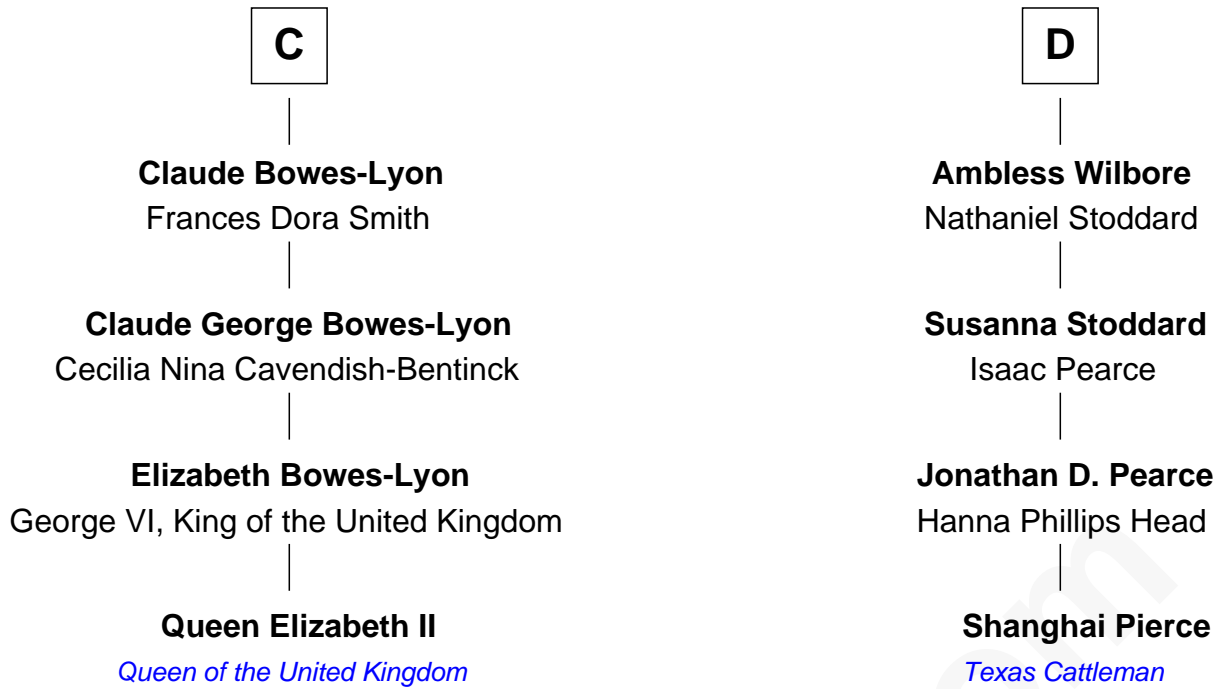

# FamousKin.com Relationship Chart of

**Queen Elizabeth II**

*Queen of the United Kingdom*

20th cousin of

**Shanghai Pierce**

*Texas Cattleman*

**King Edward I**  
Eleanor of Castile

**Elizabeth Plantagenet**  
Humphrey de Bohun

**Eleanor de Bohun**  
Sir James le Boteler

**James le Boteler**  
Elizabeth Darcy

**James Butler**  
Anne de Welles

**James Butler**  
Joan Beauchamp

**Elizabeth Butler**  
John Talbot

**Sir Gilbert Talbot**  
Audrey Cotton

**A**

**Elizabeth Plantagenet**  
Humphrey de Bohun

**Eleanor de Bohun**  
Sir James le Boteler

**Pernel le Boteler**  
Sir Gilbert Talbot

**Sir Richard Talbot**  
Ankaret le Strange

**Mary Talbot**  
Sir Thomas Greene

**Sir Thomas Greene**  
Phillippa Ferrers

**Elizabeth Greene**  
William Raleigh

**B**

Elizabeth II photo by [Eric Draper](#)