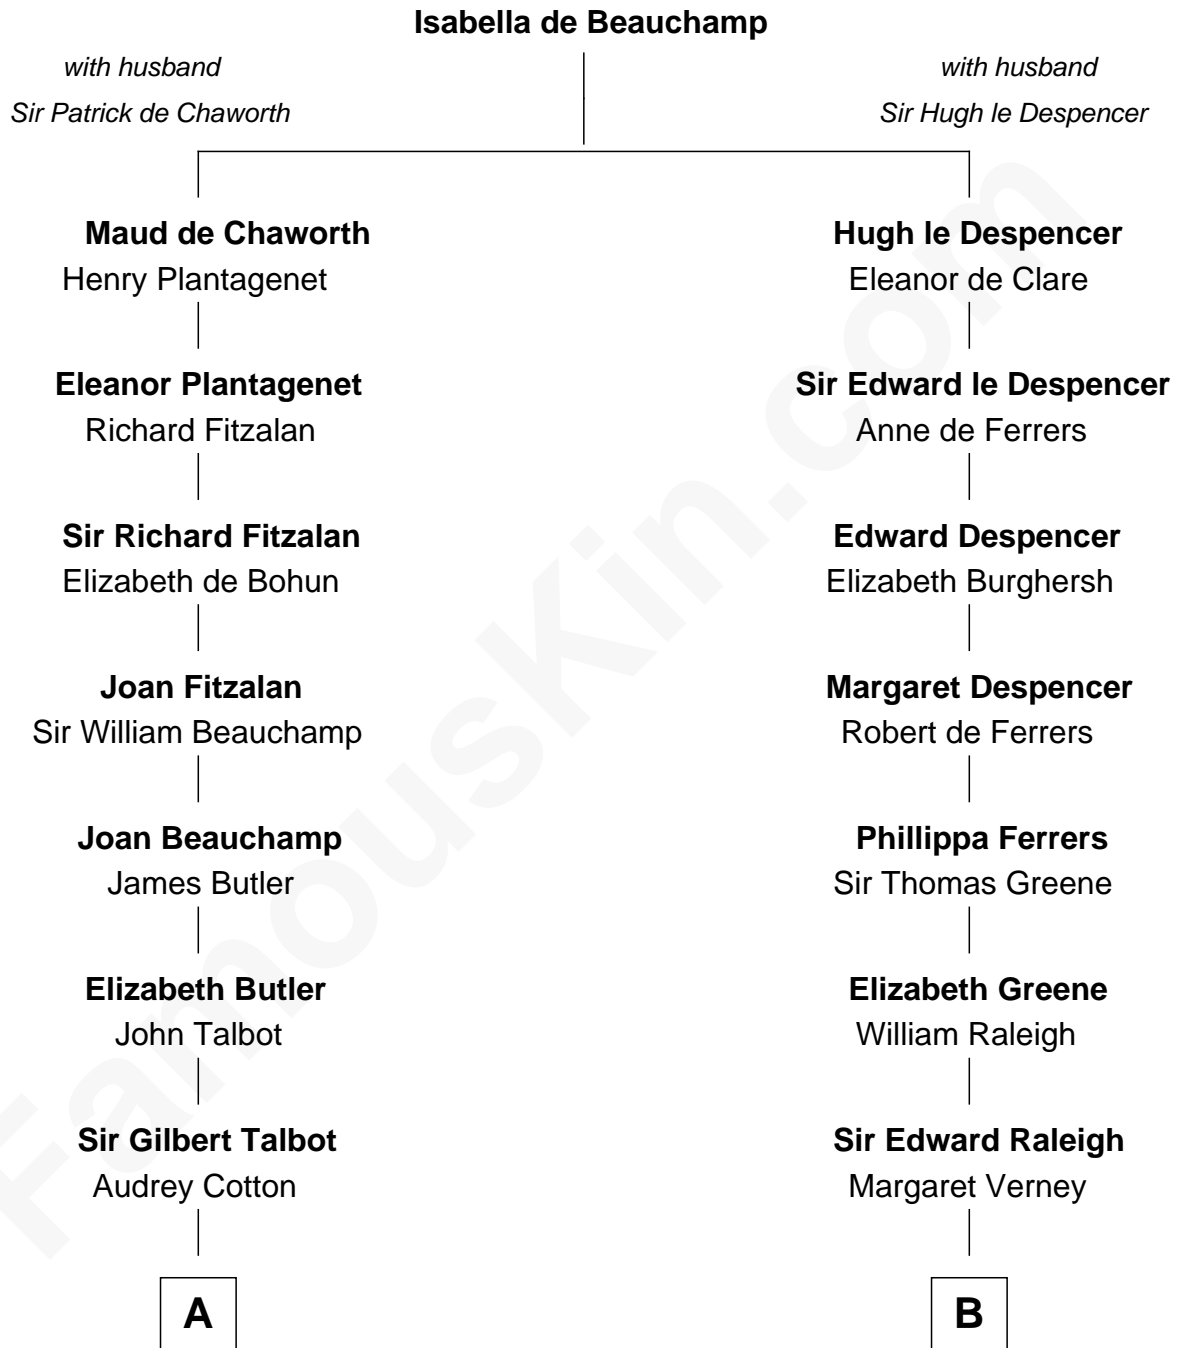

FamousKin.com Relationship Chart of

Queen Elizabeth II

Queen of the United Kingdom

19th cousin 1 time removed of

Shanghai Pierce

Texas Cattleman

C

Claude Bowes-Lyon

Frances Dora Smith

Claude George Bowes-Lyon

Cecilia Nina Cavendish-Bentinck

Elizabeth Bowes-Lyon

George VI, King of the United Kingdom

Queen Elizabeth II

Queen of the United Kingdom

D

Susanna Stoddard

Isaac Pearce

Jonathan D. Pearce

Hanna Phillips Head

Shanghai Pierce

Texas Cattleman