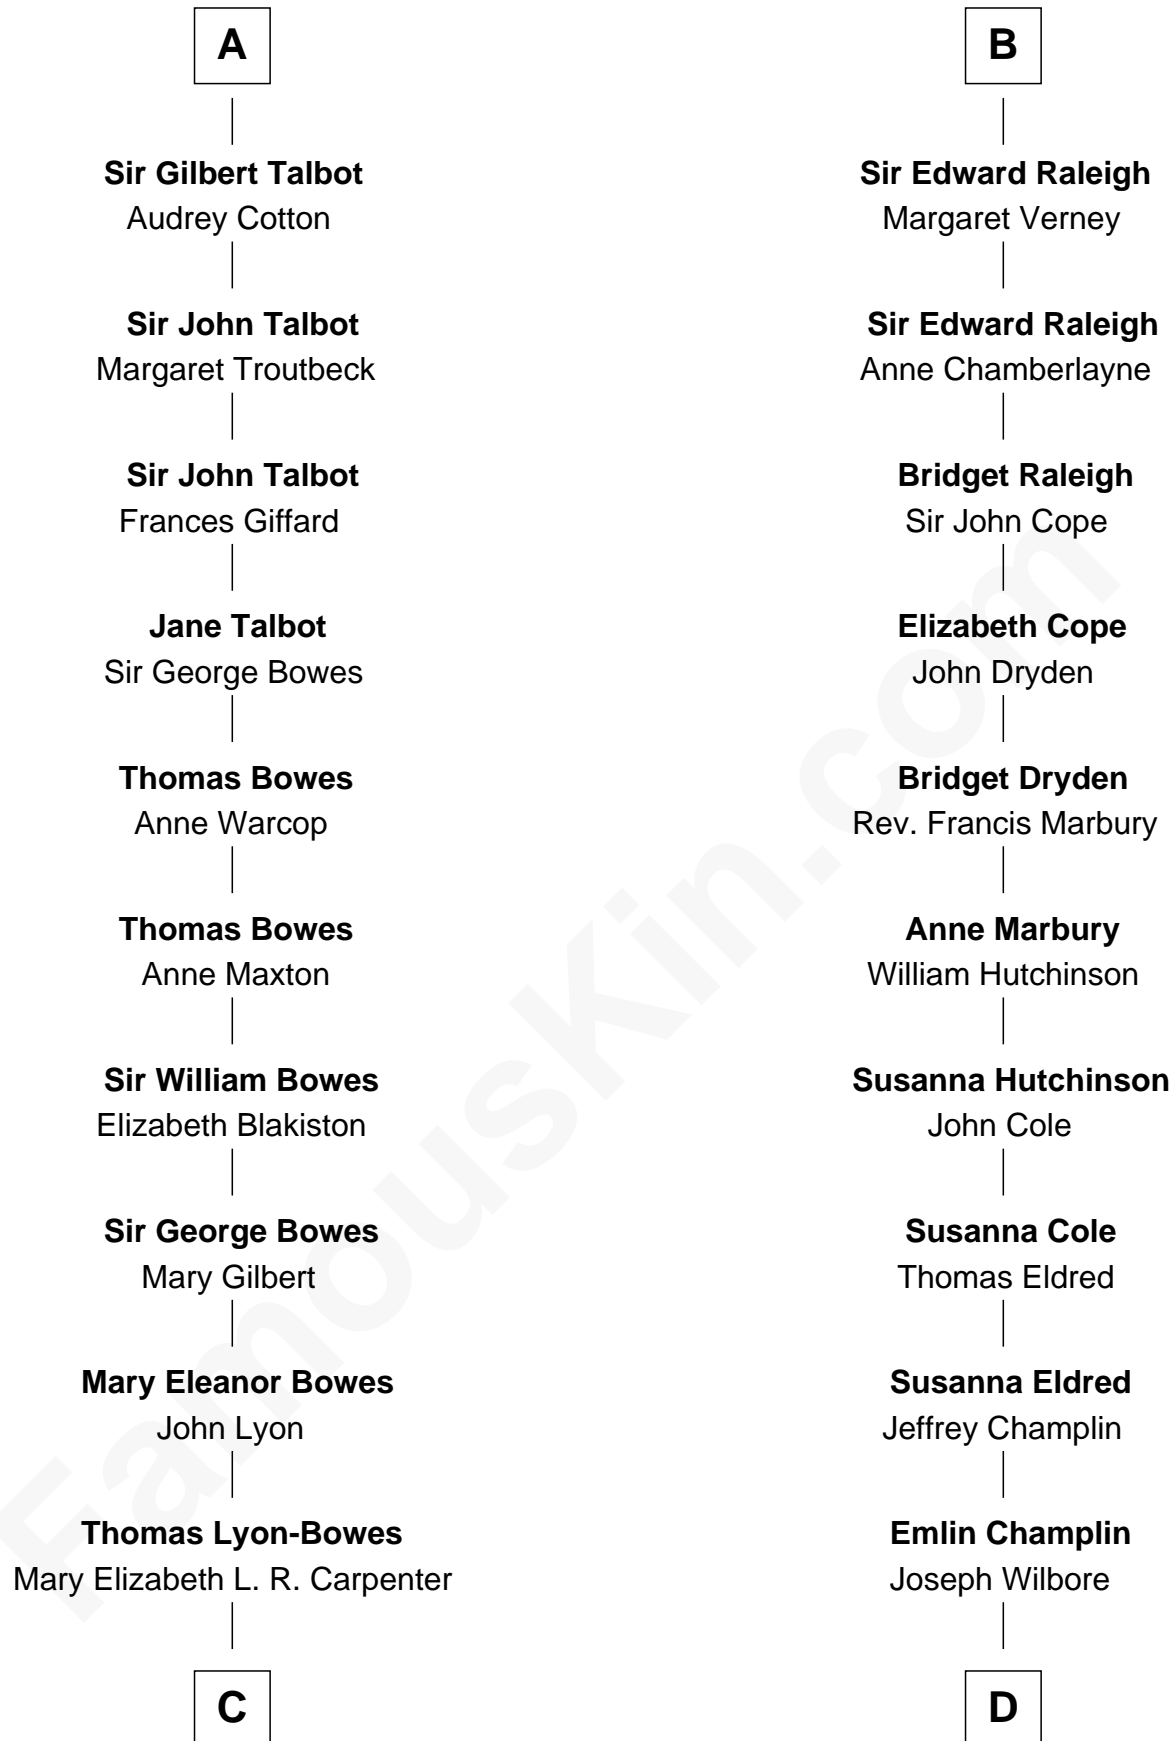

# FamousKin.com Relationship Chart of

**Queen Elizabeth II**

*Queen of the United Kingdom*

20th cousin 1 time removed of

**Shanghai Pierce**

*Texas Cattleman*

**C**

**Thomas George Lyon-Bowes**

Charlotte Grimstead

**Claude Bowes-Lyon**

Frances Dora Smith

**Claude George Bowes-Lyon**

Cecilia Nina Cavendish-Bentinck

**Elizabeth Bowes-Lyon**

George VI, King of the United Kingdom

**Queen Elizabeth II**

*Queen of the United Kingdom*

**D**

**Ambless Wilbore**

Nathaniel Stoddard

**Susanna Stoddard**

Isaac Pearce

**Jonathan D. Pearce**

Hanna Phillips Head

**Shanghai Pierce**

*Texas Cattleman*