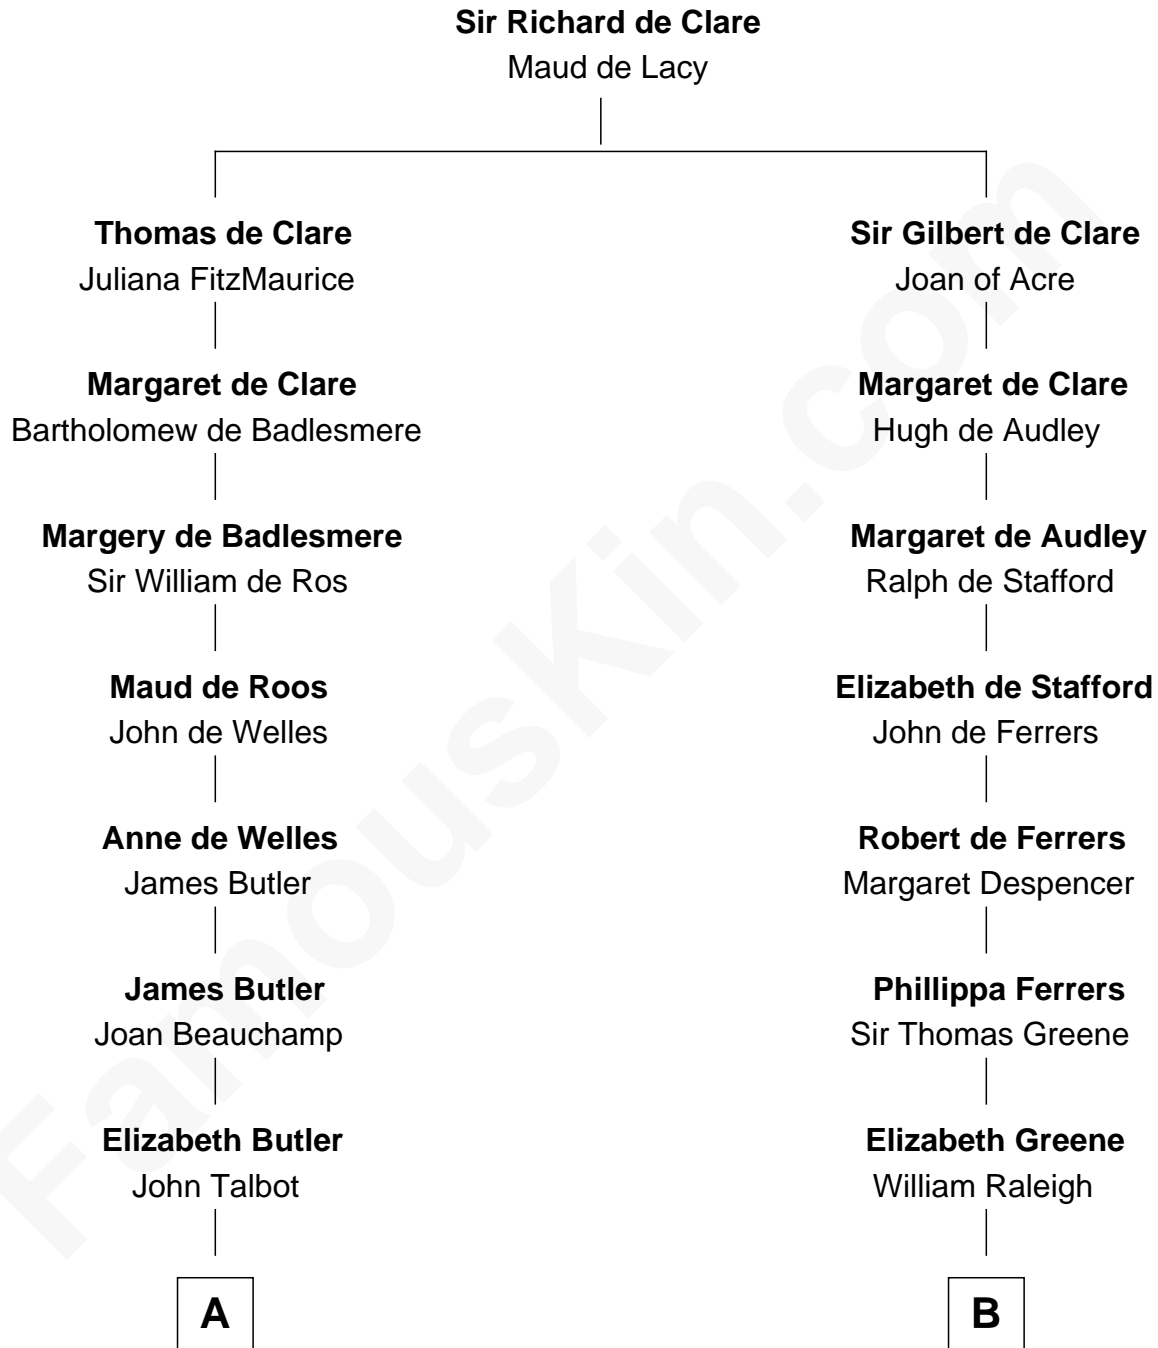

# FamousKin.com Relationship Chart of

**Queen Elizabeth II**

*Queen of the United Kingdom*

20th cousin 1 time removed of

**Shanghai Pierce**

*Texas Cattleman*

**C**

**Thomas George Lyon-Bowes**

Charlotte Grimstead

**Claude Bowes-Lyon**

Frances Dora Smith

**Claude George Bowes-Lyon**

Cecilia Nina Cavendish-Bentinck

**Elizabeth Bowes-Lyon**

George VI, King of the United Kingdom

**Queen Elizabeth II**

*Queen of the United Kingdom*

**D**

**Ambless Wilbore**

Nathaniel Stoddard

**Susanna Stoddard**

Isaac Pearce

**Jonathan D. Pearce**

Hanna Phillips Head

**Shanghai Pierce**

*Texas Cattleman*