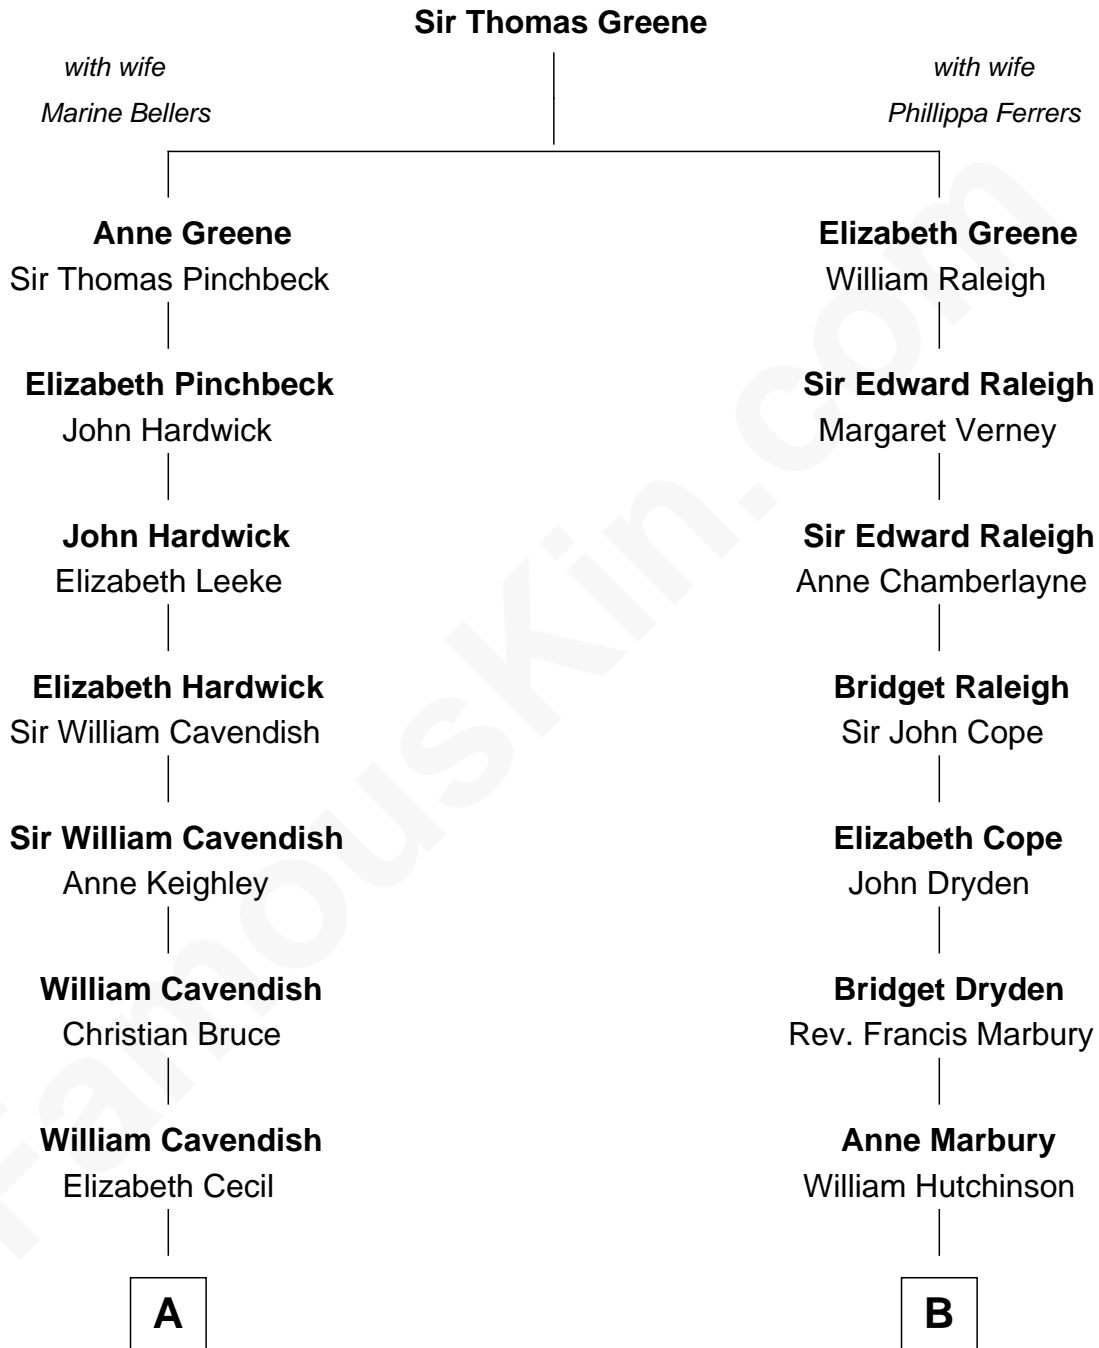

FamousKin.com Relationship Chart of

Queen Elizabeth II

Queen of the United Kingdom

14th cousin 2 times removed of

Shanghai Pierce

Texas Cattleman

A

Sir William Cavendish

Mary Butler

Sir William Cavendish

Rachel Russell

Sir William Cavendish

Catherine Hoskins

Sir William Cavendish

Charlotte Elizabeth Boyle

Dorothy Cavendish