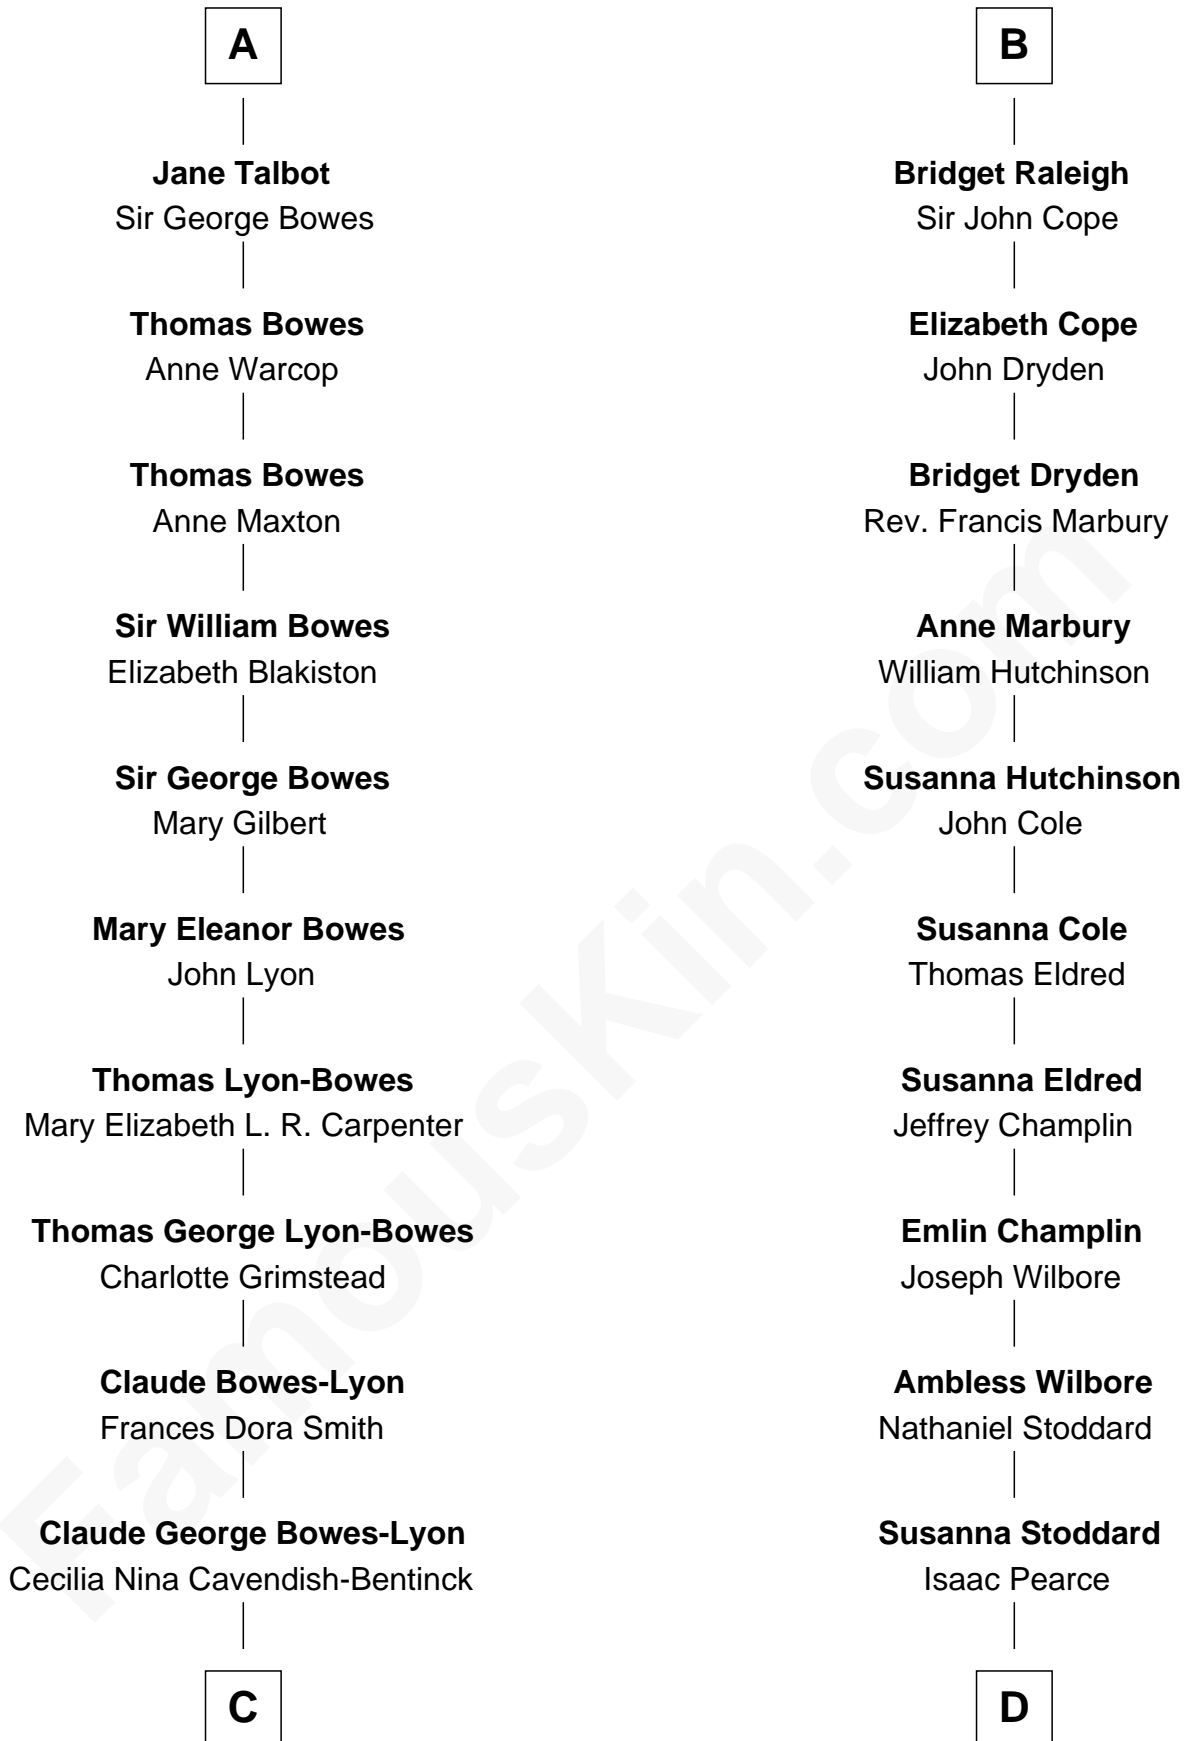

FamousKin.com Relationship Chart of

Queen Elizabeth II

Queen of the United Kingdom

18th cousin of

Shanghai Pierce

Texas Cattleman

Sir James le Boteler

Eleanor de Bohun

Sir Gilbert Talbot

Sir Richard Talbot

Ankaret le Strange

Mary Talbot

Sir Thomas Greene

Sir Thomas Greene

Phillippa Ferrers

Elizabeth Greene

William Raleigh

Sir Edward Raleigh

Margaret Verney

Sir Edward Raleigh

Anne Chamberlayne

B

C

Elizabeth Bowes-Lyon
George VI, King of the United Kingdom

Queen Elizabeth II
Queen of the United Kingdom

D

Jonathan D. Pearce
Hanna Phillips Head

Shanghai Pierce
Texas Cattleman

FamousKin.com