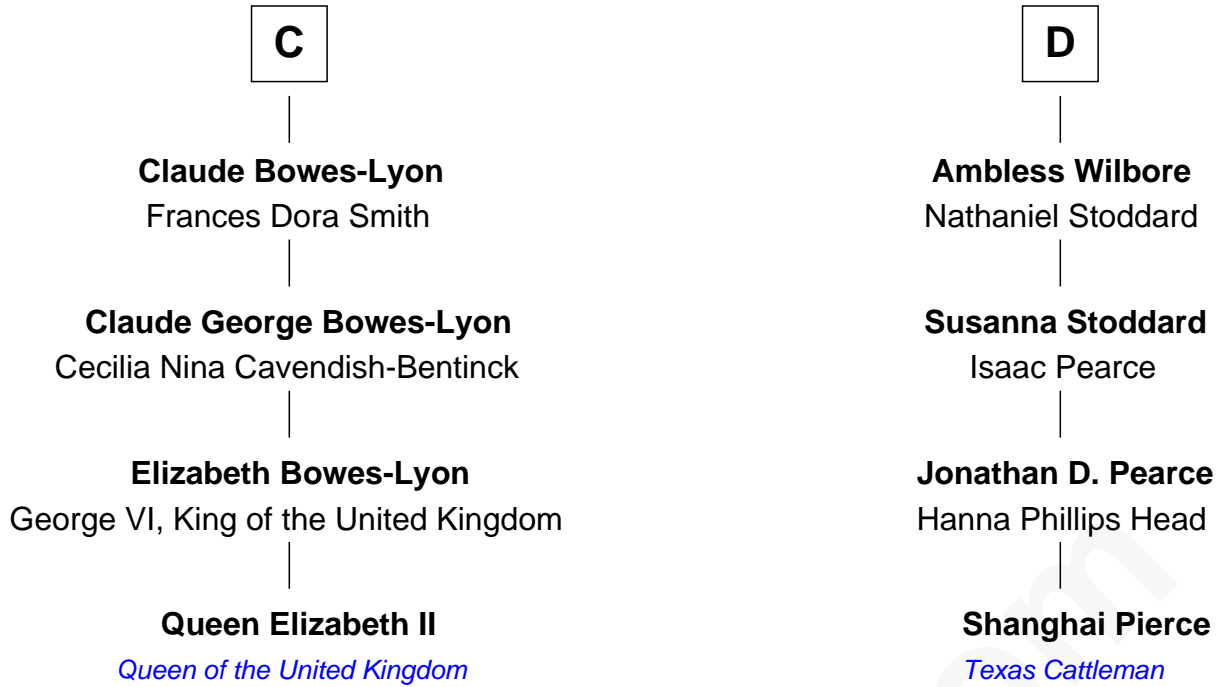

FamousKin.com Relationship Chart of

Queen Elizabeth II

Queen of the United Kingdom

20th cousin of

Shanghai Pierce

Texas Cattleman

Thebaud le Boteler

Joan FitzJohn

Joan FitzGerald

Sir James le Boteler

Eleanor de Bohun

Pernel le Boteler

Sir Gilbert Talbot

Sir Richard Talbot

Ankaret le Strange

Mary Talbot

Sir Thomas Greene

Sir Thomas Greene

Phillippa Ferrers

Elizabeth Greene

William Raleigh

B

Elizabeth II photo by [Eric Draper](#)