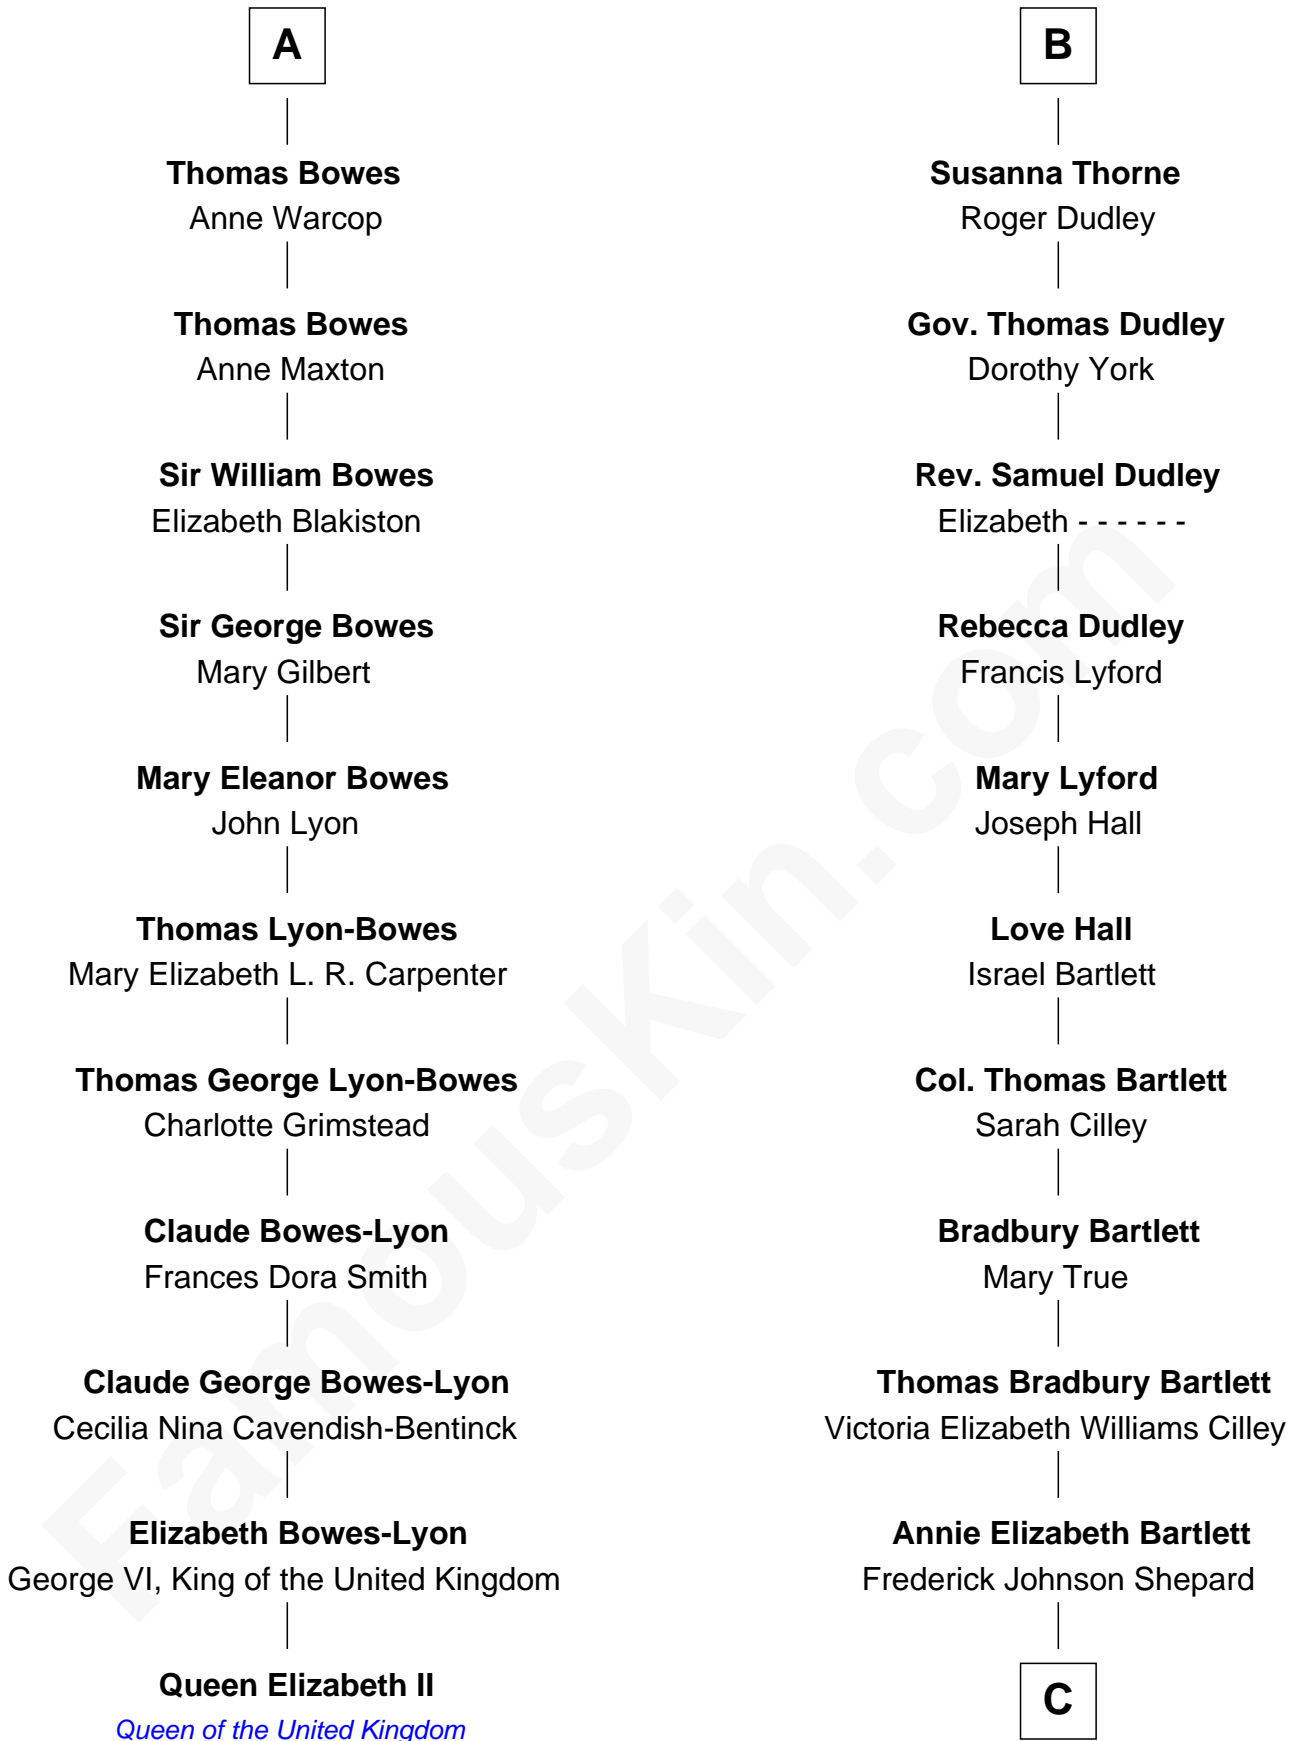

FamousKin.com

Relationship Chart of

Queen Elizabeth II

Queen of the United Kingdom

17th cousin 1 time removed of

Alan Shepard

Mercury and Apollo Astronaut

C

Alan Bartlett Shepard
Pauline Renza Emerson

Alan Shepard
Mercury and Apollo Astronaut

FamousKin.com