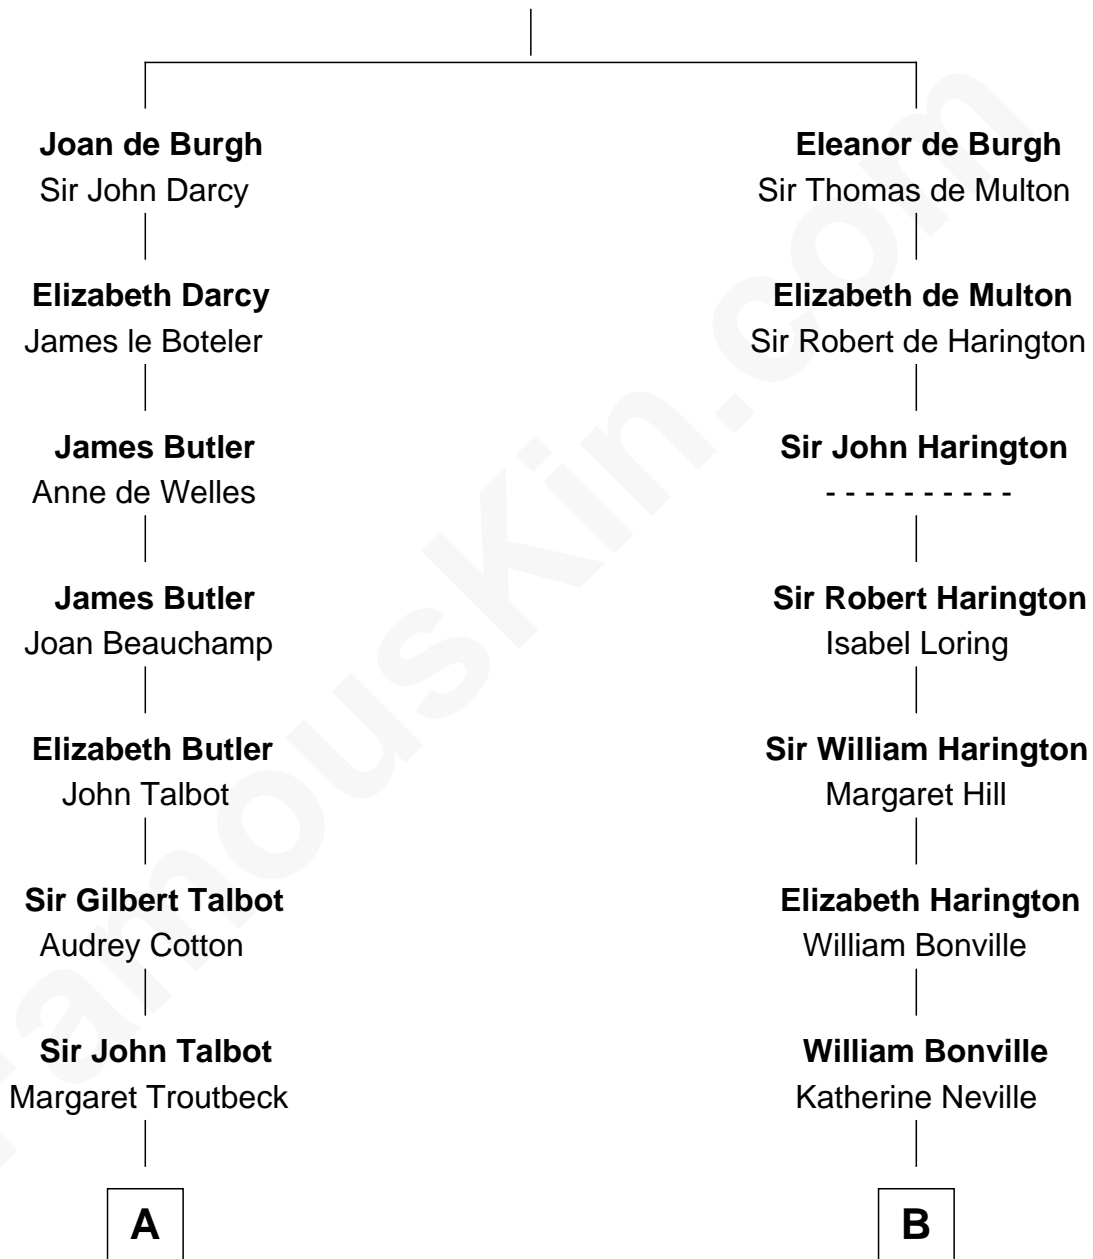

FamousKin.com

Relationship Chart of

Queen Elizabeth II

Queen of the United Kingdom

19th cousin 2 times removed of

Alan Shepard

Mercury and Apollo Astronaut

Sir Richard de Burgh

Margaret - - - - -

C

Claude George Bowes-Lyon
Cecilia Nina Cavendish-Bentinck

Elizabeth Bowes-Lyon
George VI, King of the United Kingdom

Queen Elizabeth II
Queen of the United Kingdom

D

Bradbury Bartlett
Mary True

Thomas Bradbury Bartlett
Victoria Elizabeth Williams Cilley

Annie Elizabeth Bartlett
Frederick Johnson Shepard

Alan Bartlett Shepard
Pauline Renza Emerson

Alan Shepard
Mercury and Apollo Astronaut