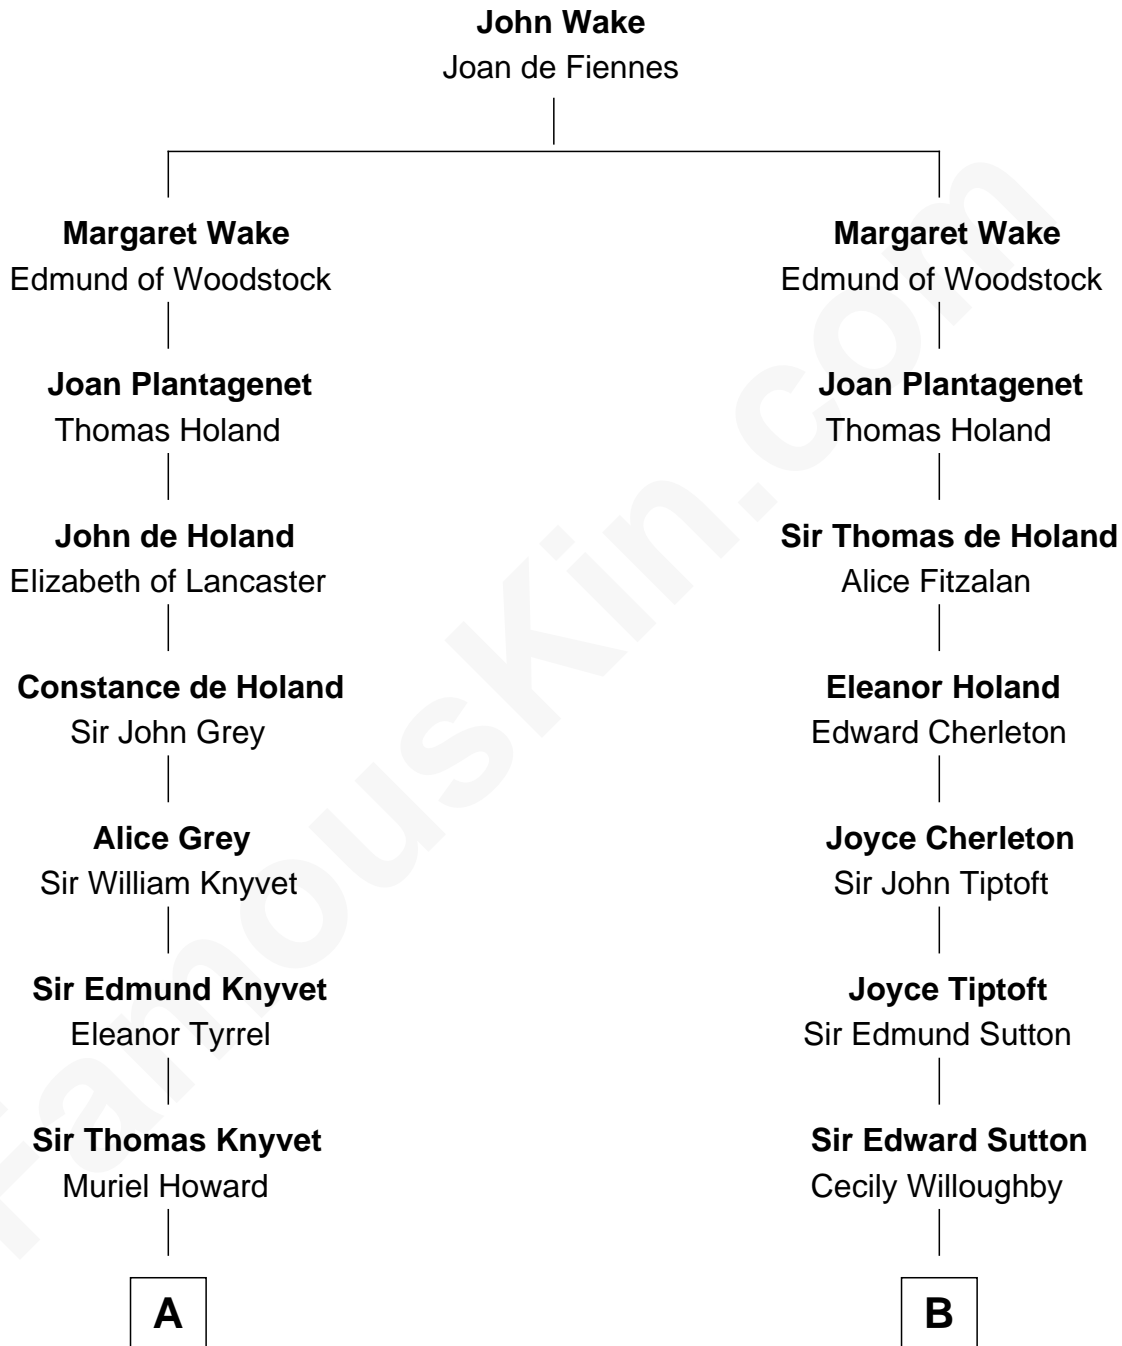

# FamousKin.com Relationship Chart of

**Queen Elizabeth II**

*Queen of the United Kingdom*

20th cousin 1 time removed of

**Alan Shepard**

*Mercury and Apollo Astronaut*

**C**

**Charles Augustus Cavendish-Bentinck**

Anne Wellesley

**Rev. Charles William Cavendish-Bentinck**

Caroline Louisa Burnaby

**Cecilia Nina Cavendish-Bentinck**

Claude George Bowes-Lyon

**Elizabeth Bowes-Lyon**

George VI, King of the United Kingdom

**Queen Elizabeth II**

*Queen of the United Kingdom*

**D**

**Thomas Bradbury Bartlett**

Victoria Elizabeth Williams Cilley

**Annie Elizabeth Bartlett**

Frederick Johnson Shepard

**Alan Bartlett Shepard**