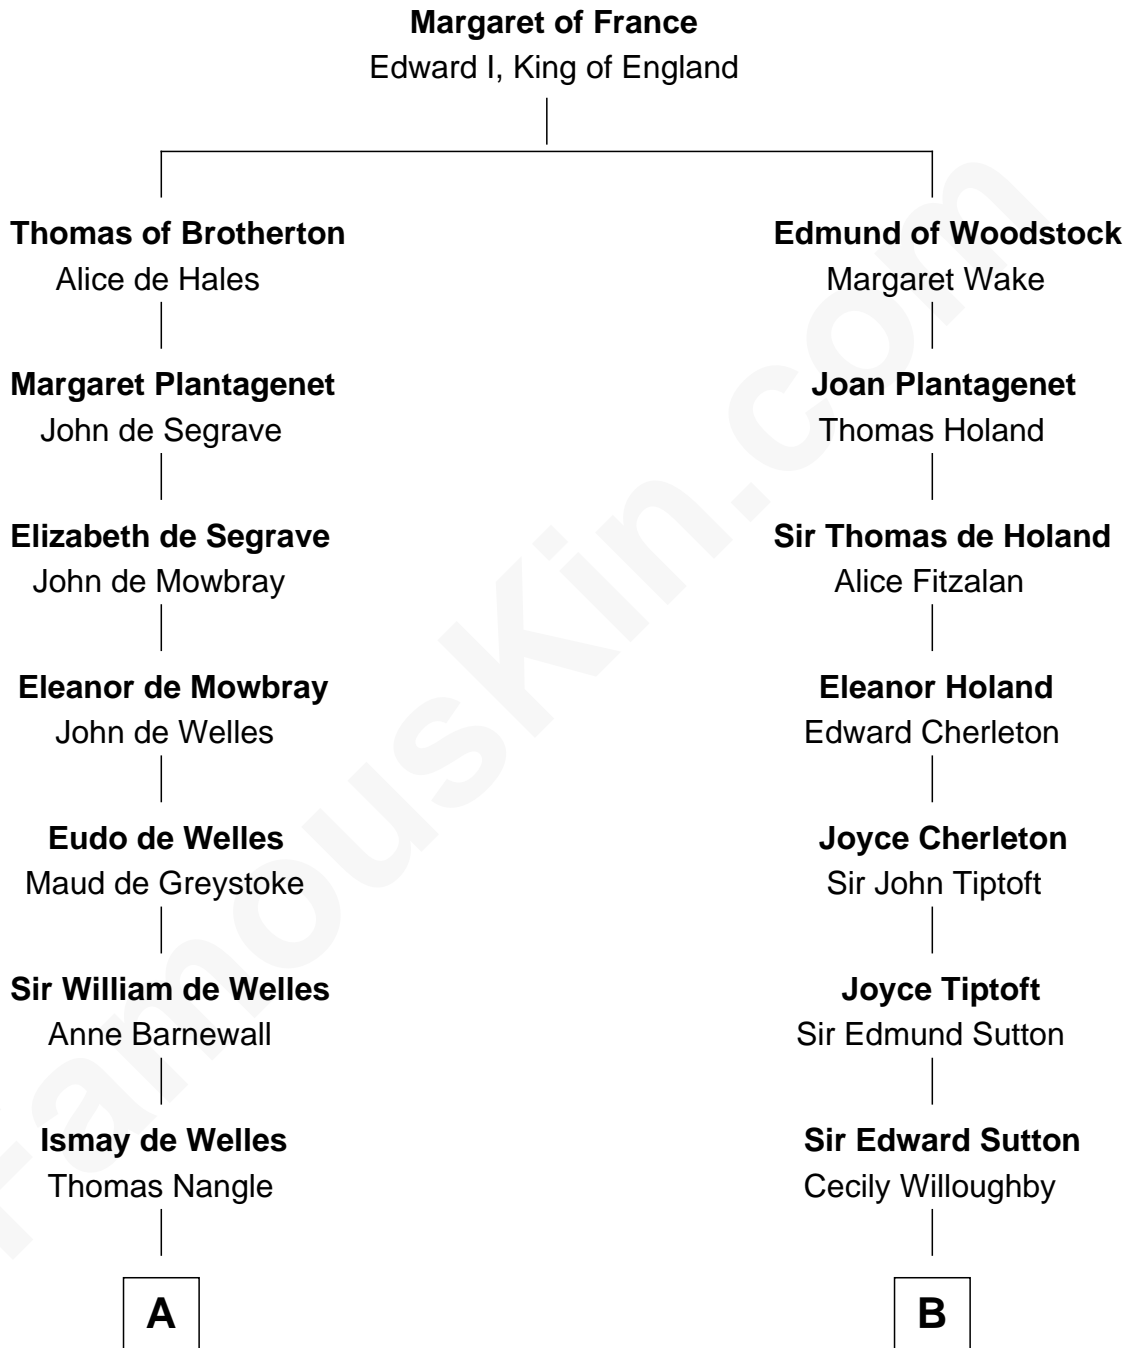

FamousKin.com Relationship Chart of

Queen Elizabeth II

Queen of the United Kingdom

20th cousin of

Alan Shepard

Mercury and Apollo Astronaut

C

Rev. Charles William Cavendish-Bentinck

Caroline Louisa Burnaby

Cecilia Nina Cavendish-Bentinck

Claude George Bowes-Lyon

Elizabeth Bowes-Lyon

George VI, King of the United Kingdom

Queen Elizabeth II

Queen of the United Kingdom

D

Thomas Bradbury Bartlett

Victoria Elizabeth Williams Cilley

Annie Elizabeth Bartlett

Frederick Johnson Shepard

Alan Bartlett Shepard

Pauline Renza Emerson

Alan Shepard

Mercury and Apollo Astronaut