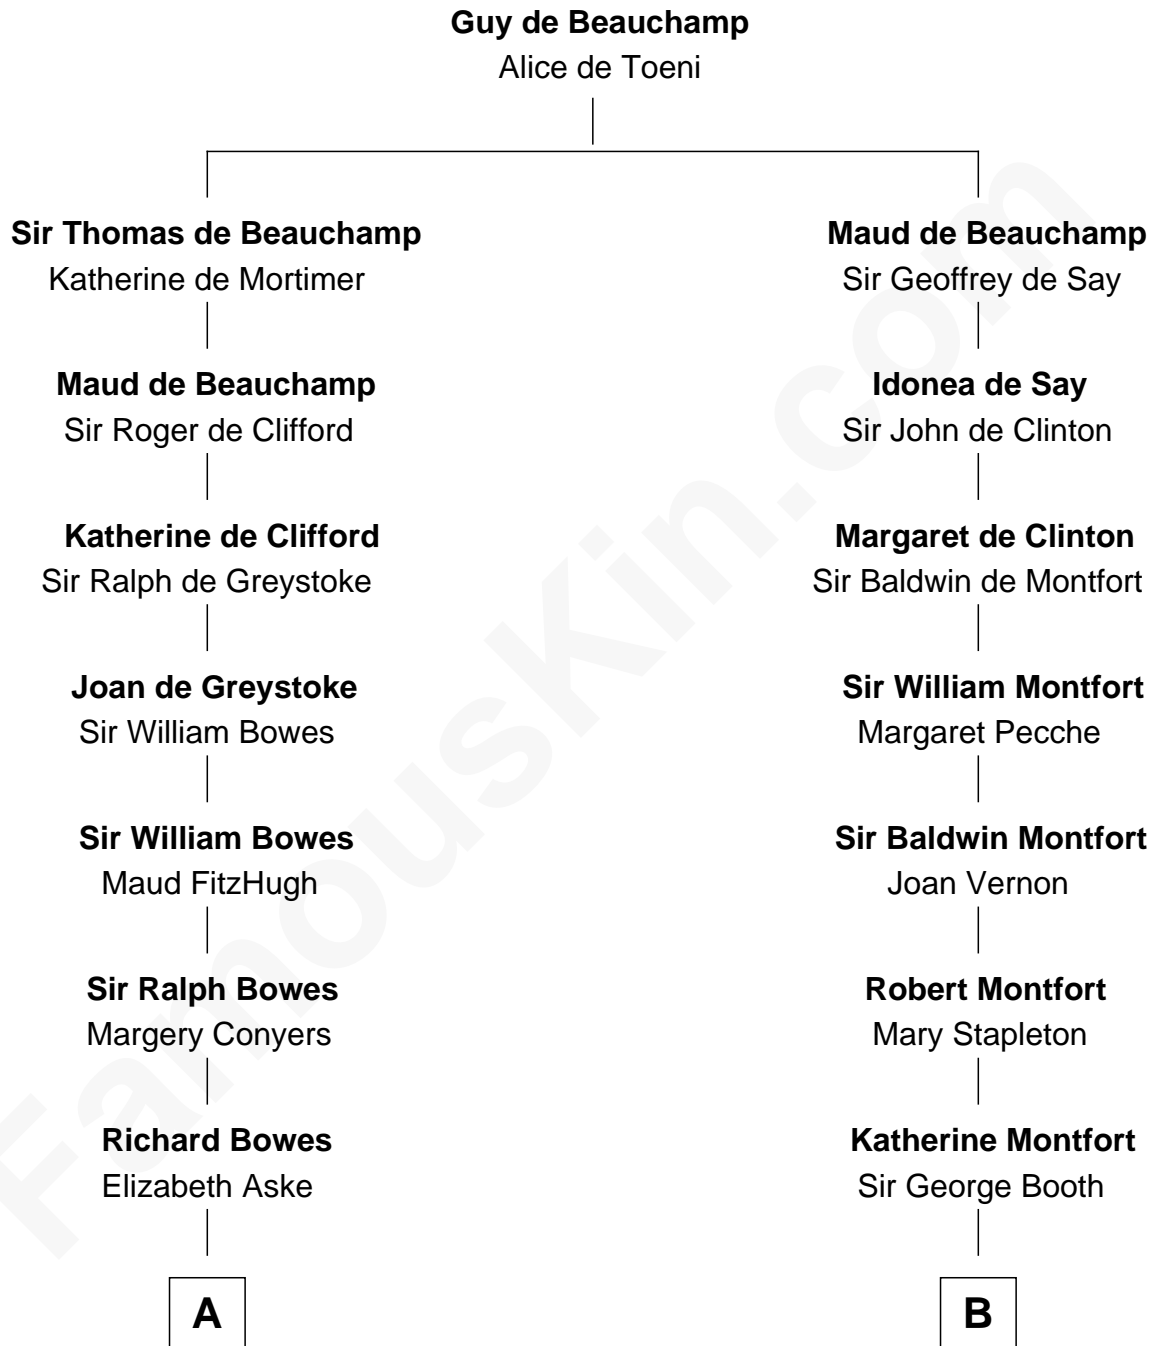

FamousKin.com Relationship Chart of

Queen Elizabeth II

Queen of the United Kingdom

18th cousin 3 times removed of

Christian Herter

59th Governor of Massachusetts

C

Elizabeth Bowes-Lyon

George VI, King of the United Kingdom

Queen Elizabeth II

Queen of the United Kingdom

D

Sarah Fiske

Erastus Miles

Archibald Miles

Mary Treese