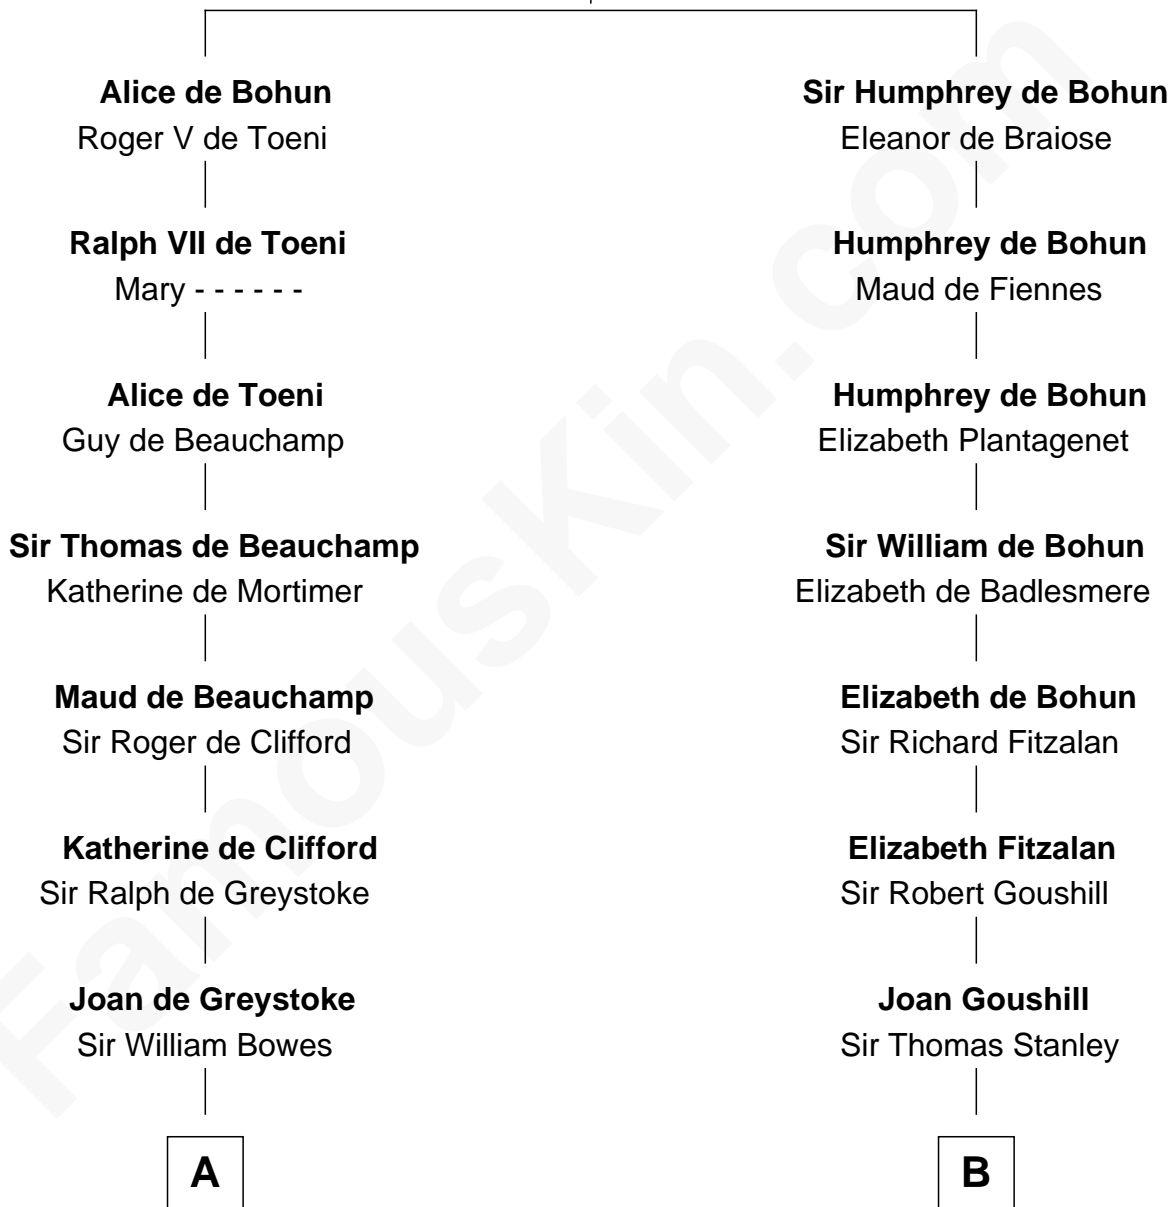

FamousKin.com Relationship Chart of

Queen Elizabeth II

Queen of the United Kingdom

19th cousin 2 times removed of

John Quincy Adams

6th U.S. President

Sir Humphrey de Bohun

Maud of Eu

George VI, King of the United Kingdom

Queen Elizabeth II

Queen of the United Kingdom

D

Elizabeth Quincy

Rev. William Smith

Abigail Quincy Smith

John Adams