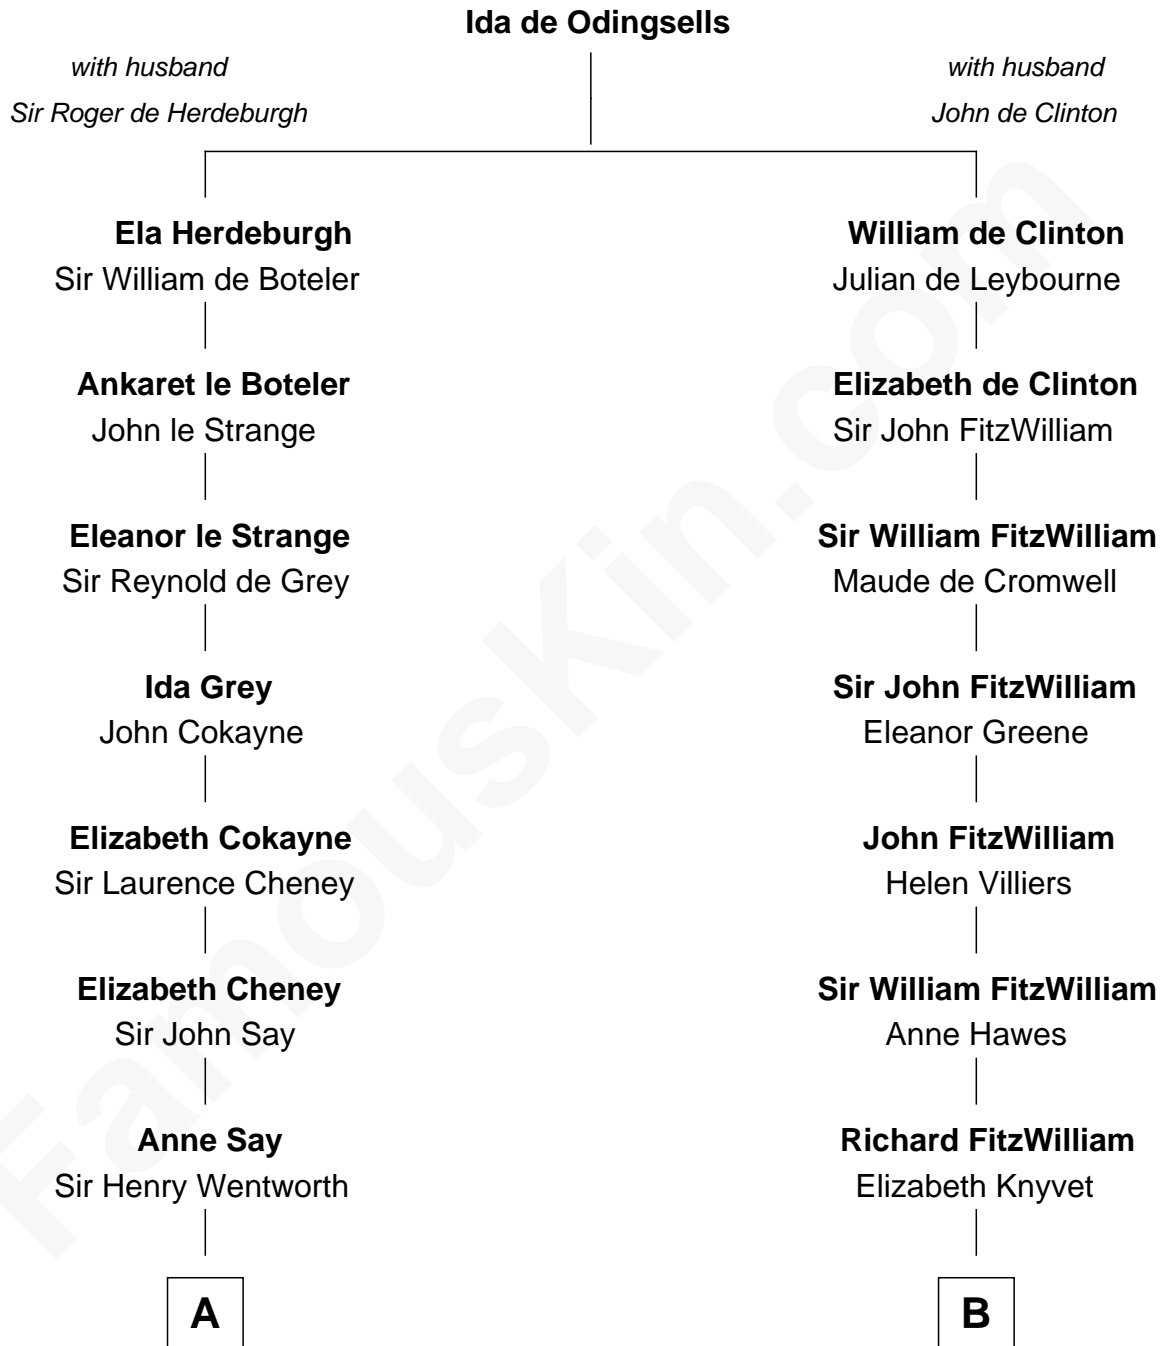

FamousKin.com Relationship Chart of

Queen Elizabeth II

Queen of the United Kingdom

15th cousin 6 times removed of

John Quincy Adams

6th U.S. President

C

Charles Augustus Cavendish-Bentinck

Anne Wellesley

Rev. Charles William Cavendish-Bentinck

Caroline Louisa Burnaby

Cecilia Nina Cavendish-Bentinck

Claude George Bowes-Lyon

Elizabeth Bowes-Lyon

George VI, King of the United Kingdom

Queen Elizabeth II

Queen of the United Kingdom