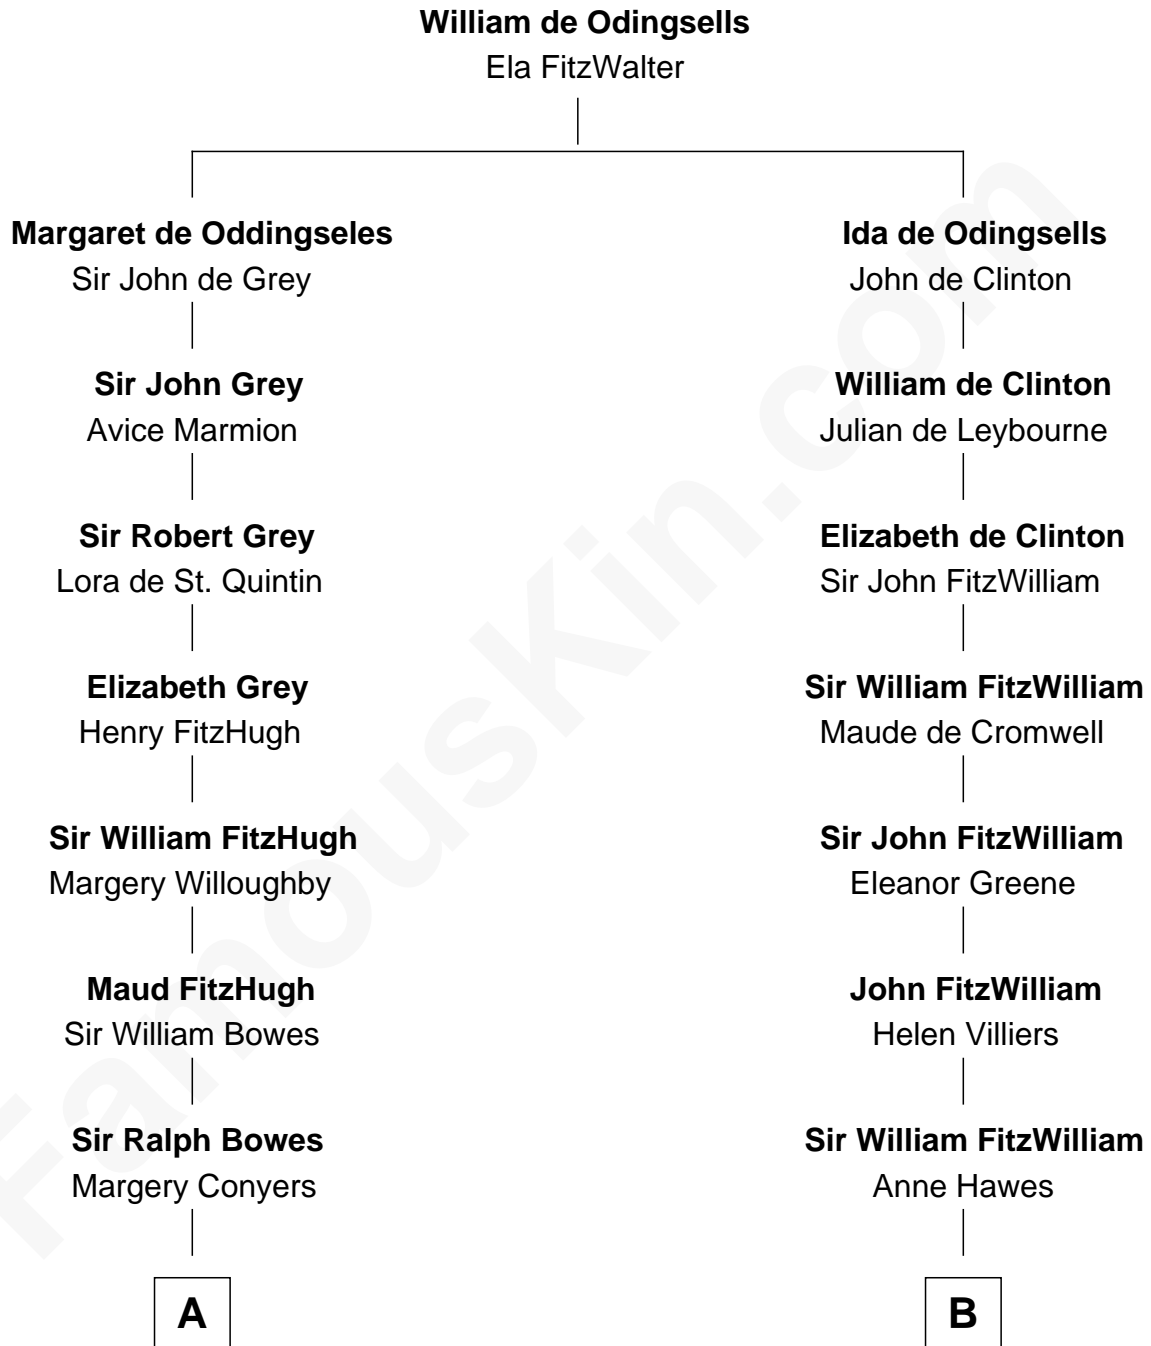

FamousKin.com Relationship Chart of

Queen Elizabeth II

Queen of the United Kingdom

16th cousin 3 times removed of

John Quincy Adams

6th U.S. President

C

Claude George Bowes-Lyon
Cecilia Nina Cavendish-Bentinck

Elizabeth Bowes-Lyon
George VI, King of the United Kingdom

Queen Elizabeth II
Queen of the United Kingdom

FamousKin.com