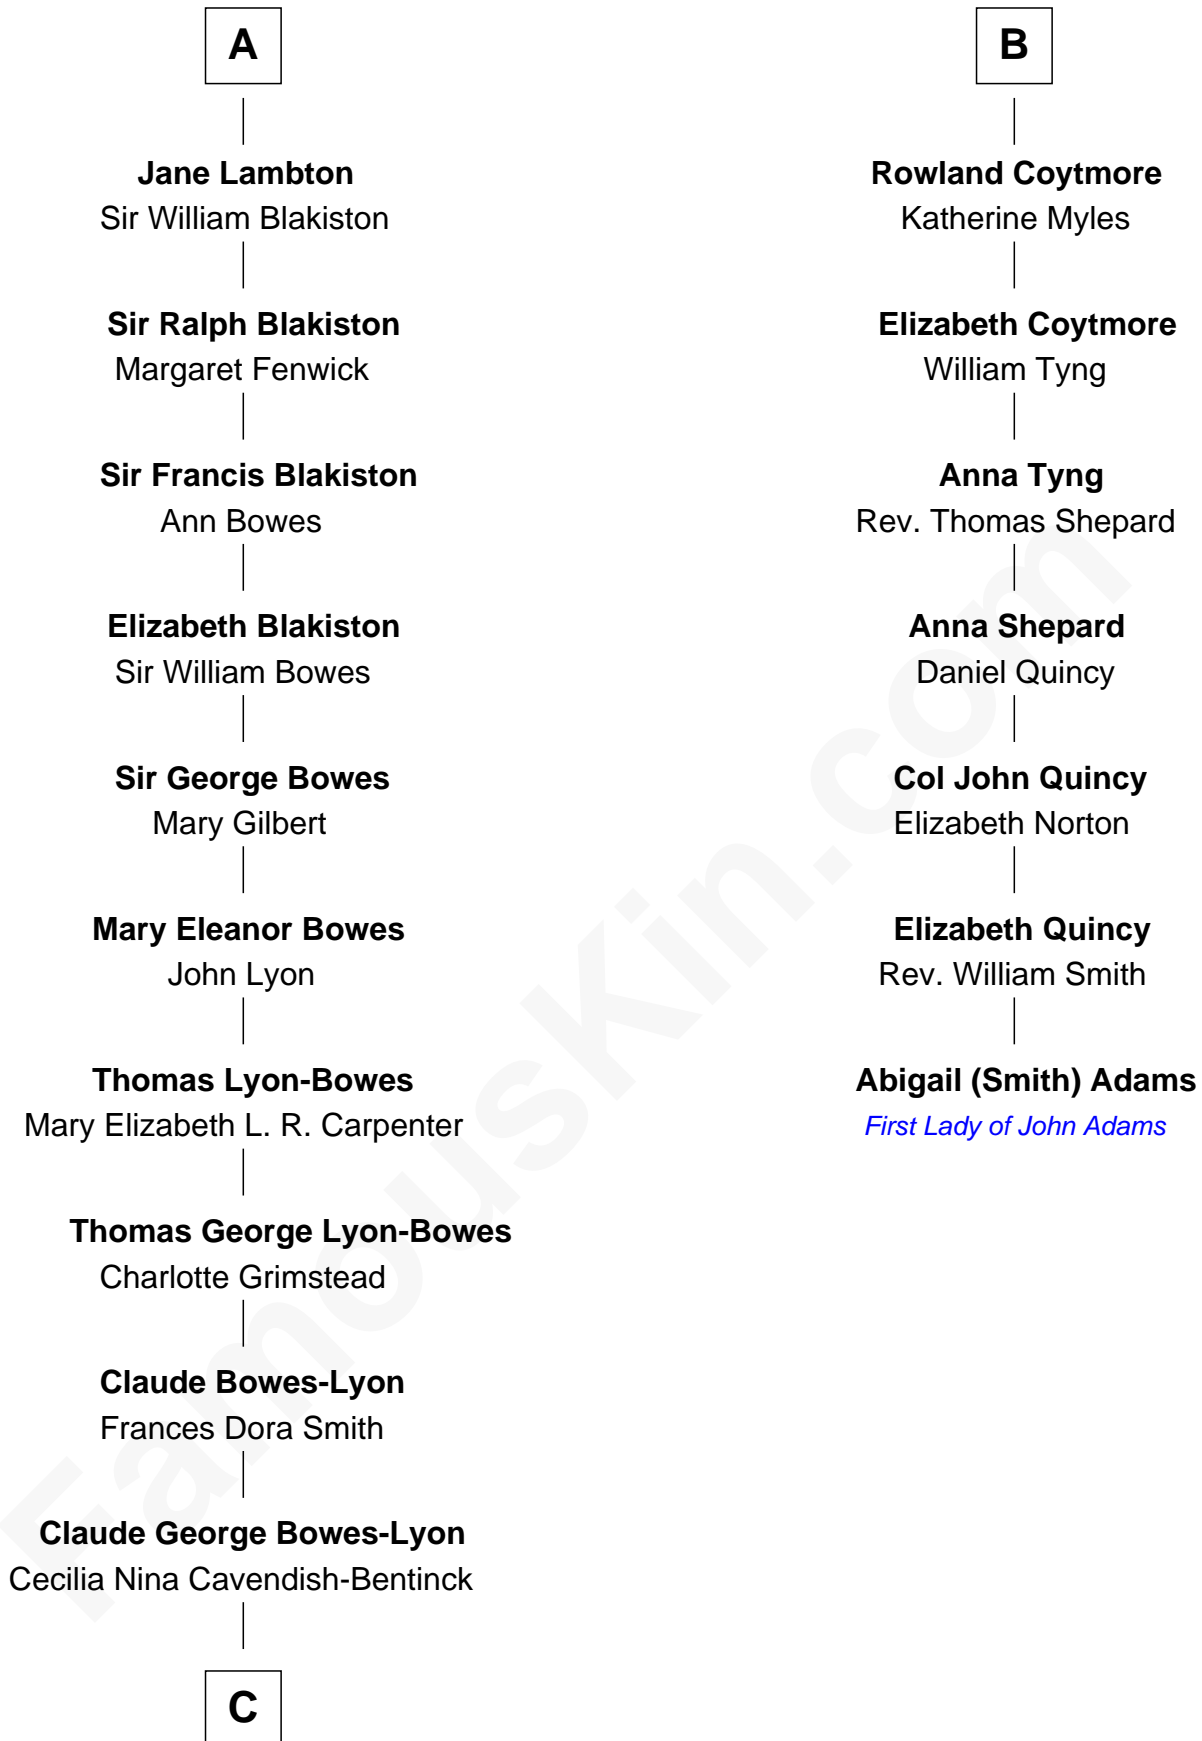

FamousKin.com

Relationship Chart of

Queen Elizabeth II

Queen of the United Kingdom

13th cousin 5 times removed of

Abigail (Smith) Adams

First Lady of President John Adams

Elizabeth Bowes-Lyon

George VI, King of the United Kingdom

Queen Elizabeth II

Queen of the United Kingdom

FamousKin.com