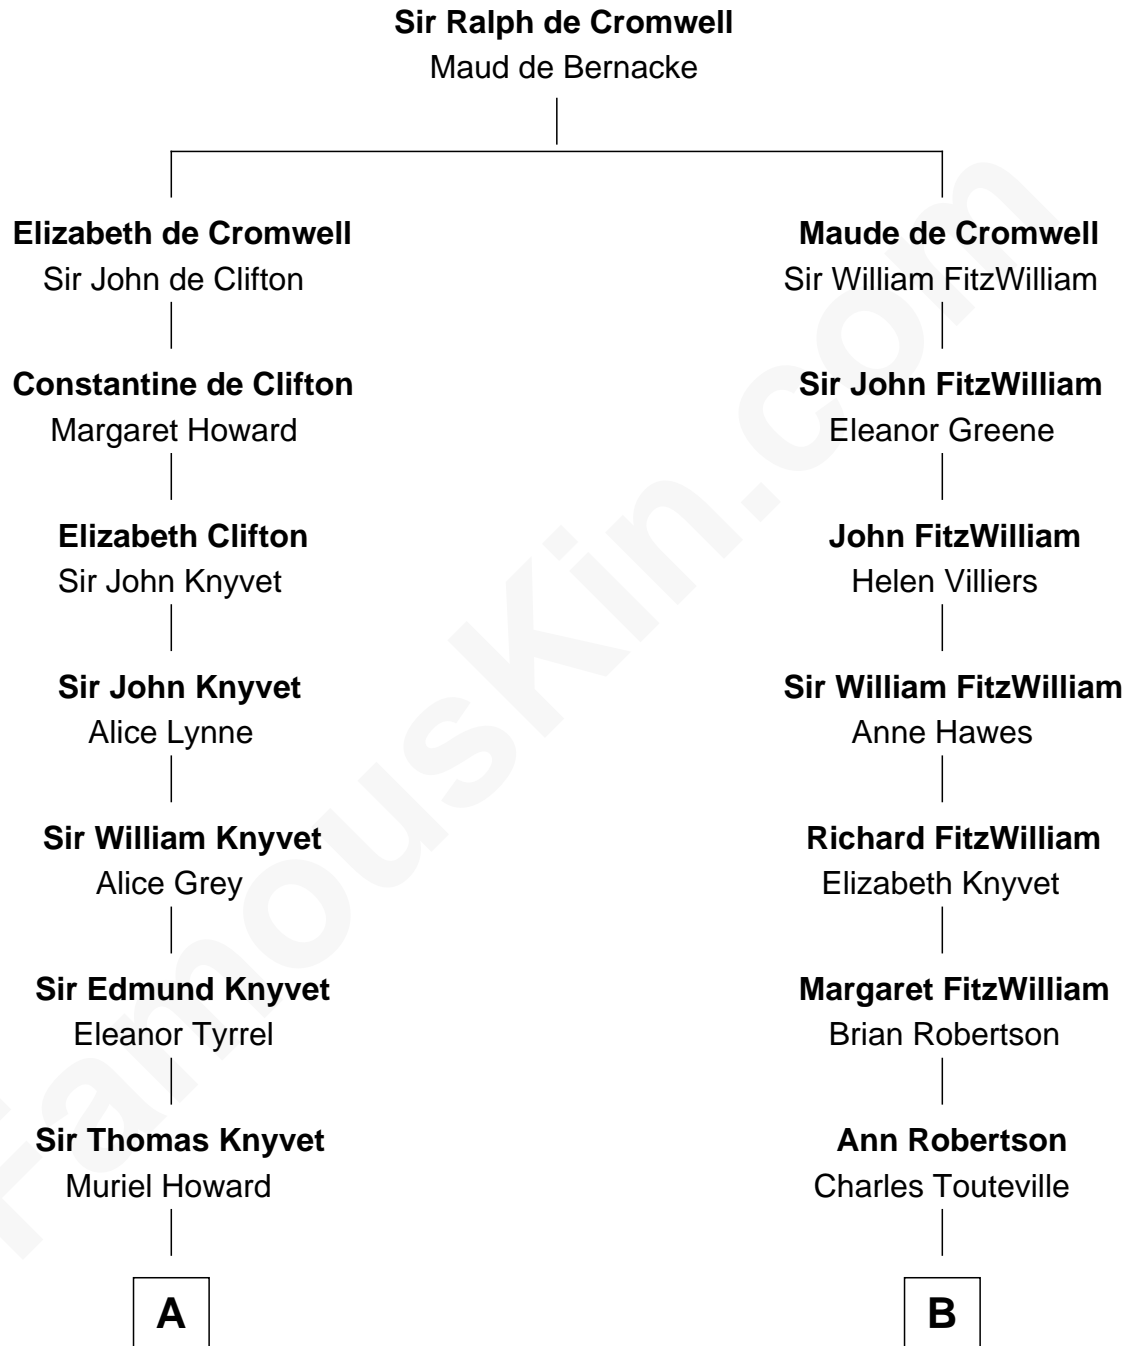

# FamousKin.com Relationship Chart of

**Queen Elizabeth II**

*Queen of the United Kingdom*

12th cousin 9 times removed of

**Abigail (Smith) Adams**

*First Lady of President John Adams*

**C**

**Charles Augustus Cavendish-Bentinck**

Anne Wellesley

**Rev. Charles William Cavendish-Bentinck**

Caroline Louisa Burnaby

**Cecilia Nina Cavendish-Bentinck**

Claude George Bowes-Lyon

**Elizabeth Bowes-Lyon**

George VI, King of the United Kingdom

**Queen Elizabeth II**

*Queen of the United Kingdom*