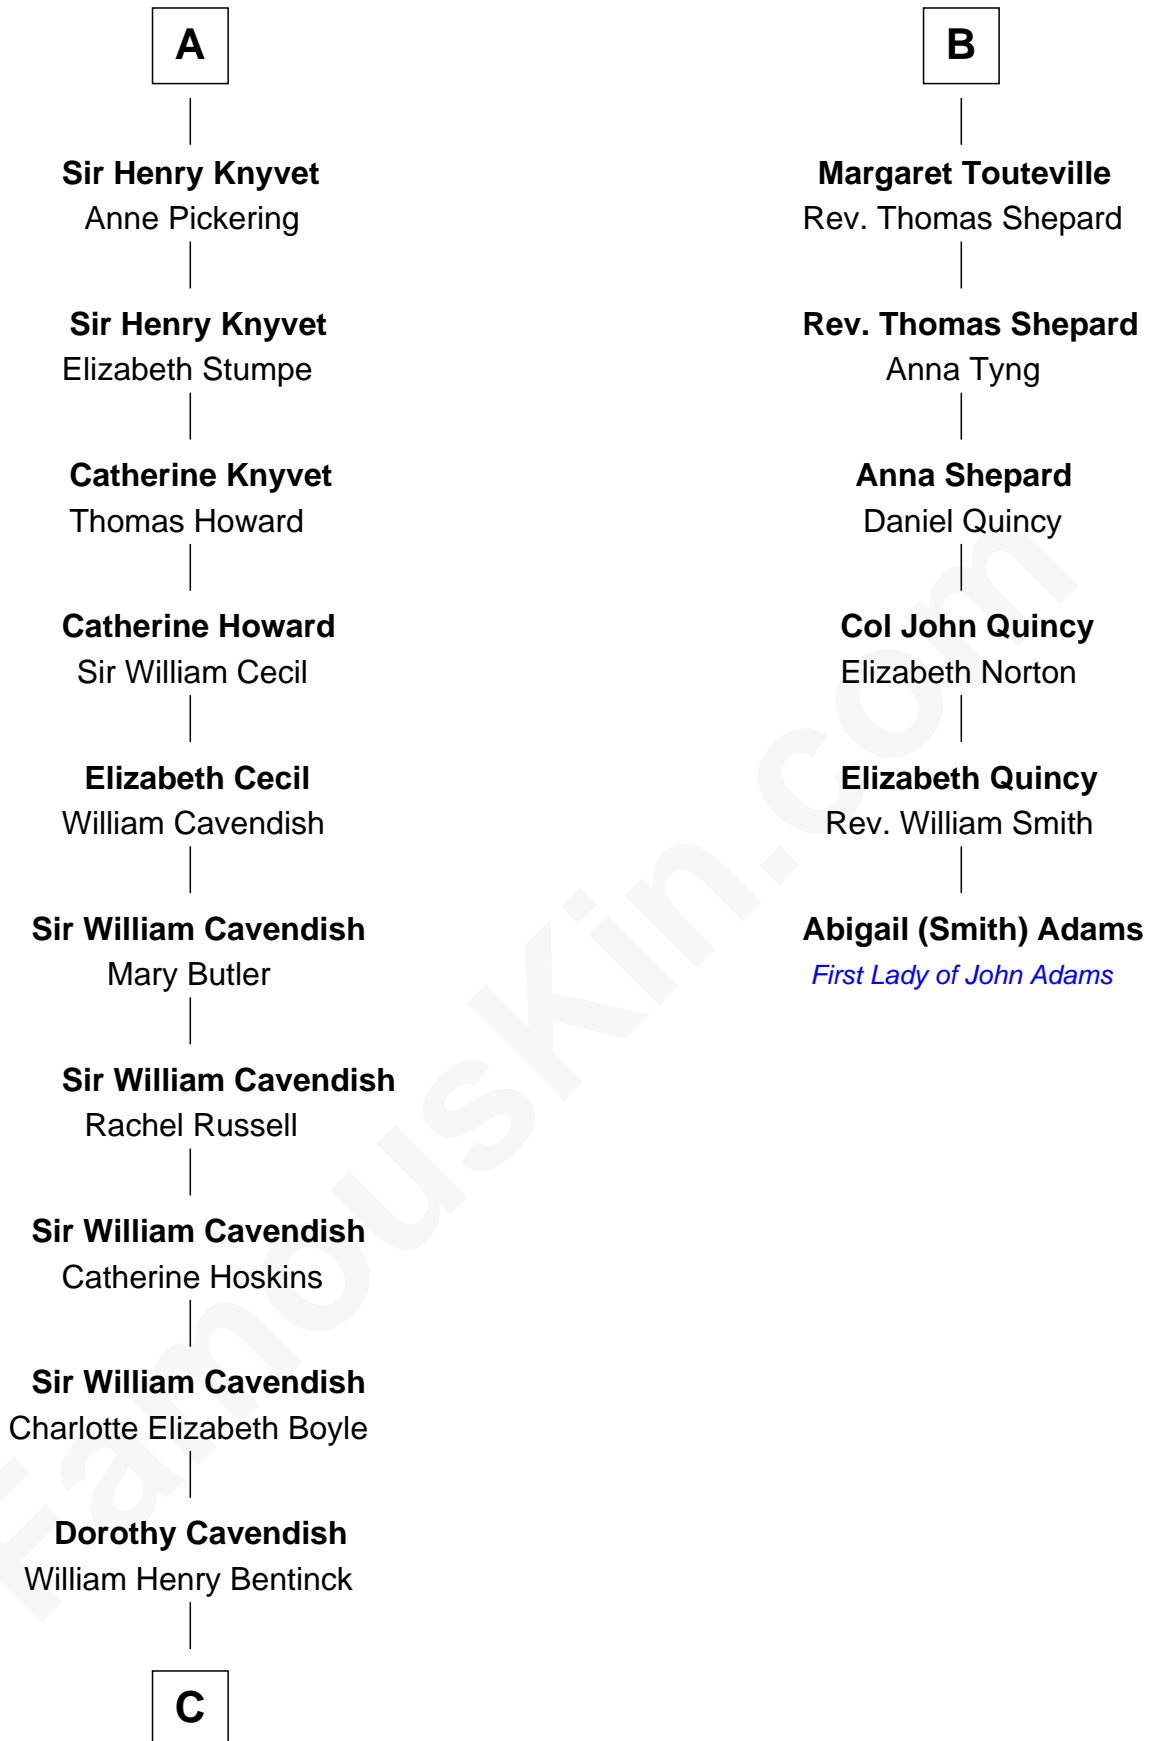

# FamousKin.com Relationship Chart of

**Queen Elizabeth II**

*Queen of the United Kingdom*

12th cousin 9 times removed of

**Abigail (Smith) Adams**

*First Lady of President John Adams*

**C**

**Charles Augustus Cavendish-Bentinck**

Anne Wellesley

**Rev. Charles William Cavendish-Bentinck**

Caroline Louisa Burnaby

**Cecilia Nina Cavendish-Bentinck**

Claude George Bowes-Lyon

**Elizabeth Bowes-Lyon**

George VI, King of the United Kingdom

**Queen Elizabeth II**

*Queen of the United Kingdom*