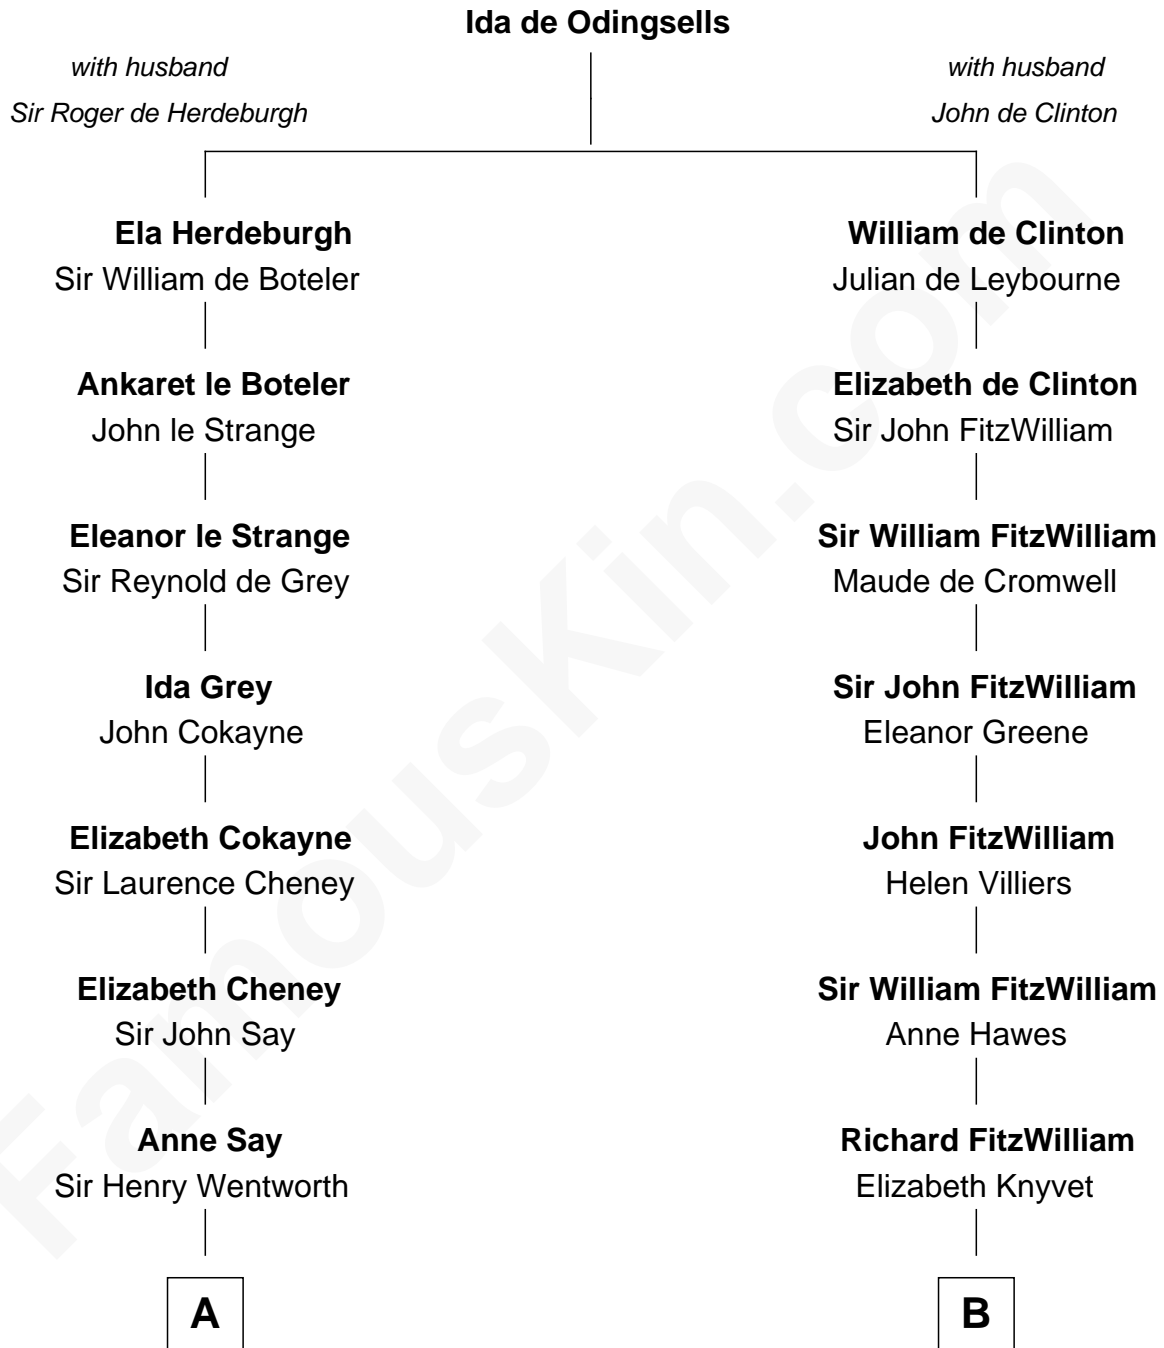

# FamousKin.com Relationship Chart of

**Queen Elizabeth II**

*Queen of the United Kingdom*

14th cousin 7 times removed of

**Abigail (Smith) Adams**

*First Lady of President John Adams*

**C**

**Charles Augustus Cavendish-Bentinck**

Anne Wellesley

**Rev. Charles William Cavendish-Bentinck**

Caroline Louisa Burnaby

**Cecilia Nina Cavendish-Bentinck**

Claude George Bowes-Lyon

**Elizabeth Bowes-Lyon**

George VI, King of the United Kingdom

**Queen Elizabeth II**

*Queen of the United Kingdom*