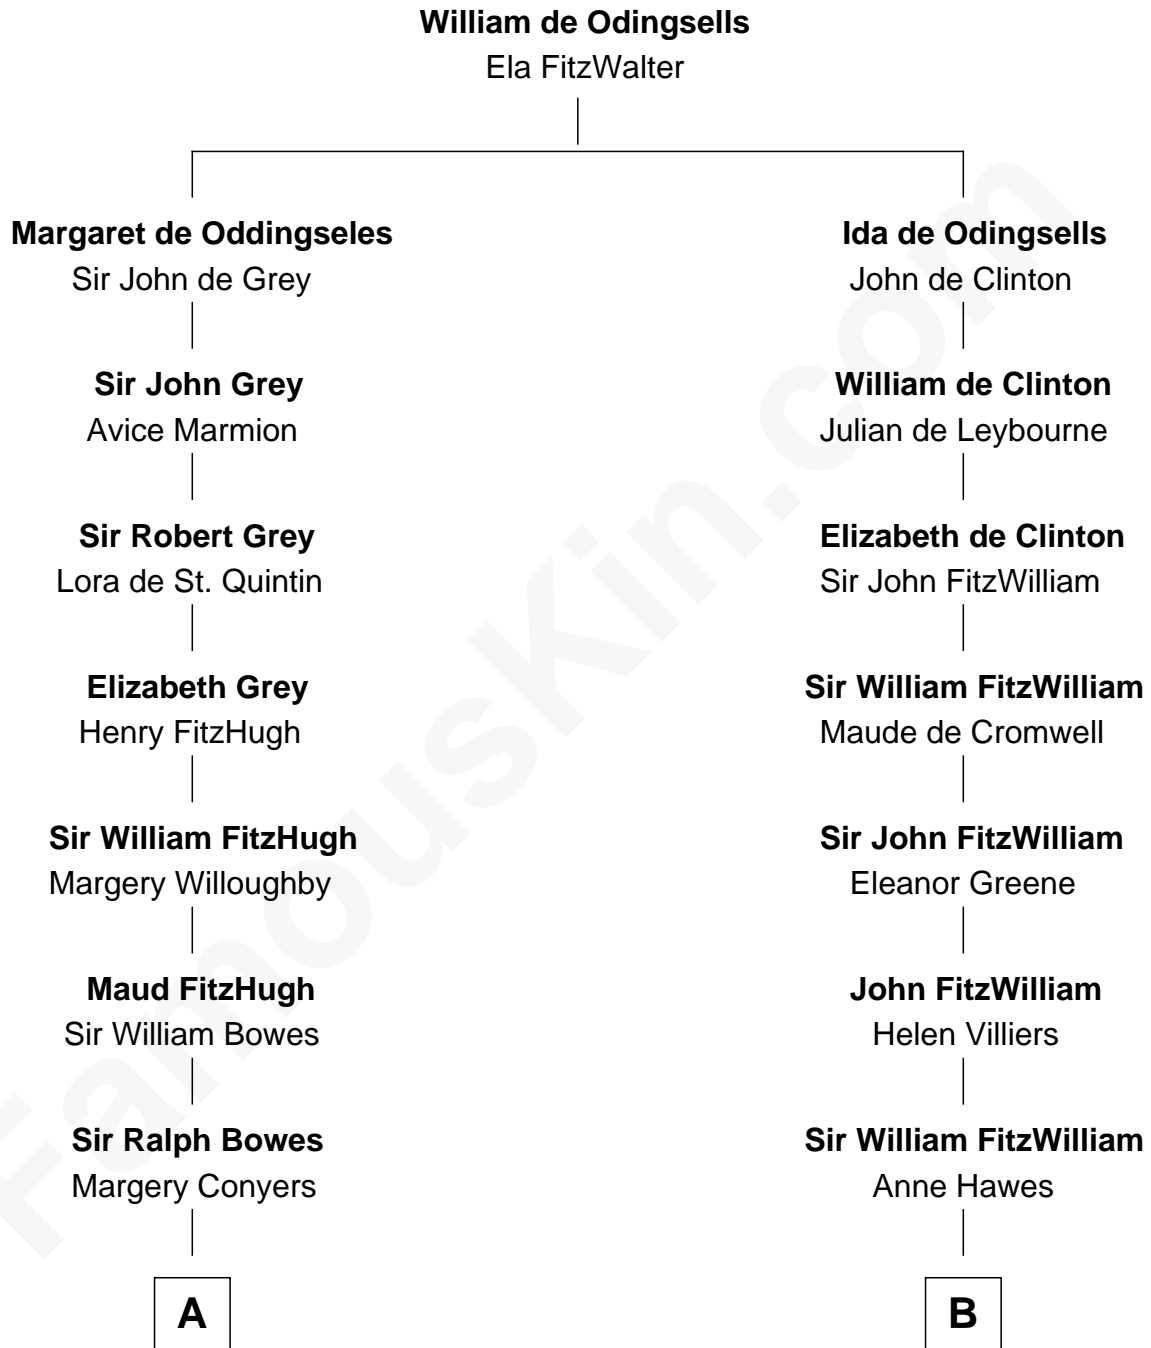

FamousKin.com Relationship Chart of

Queen Elizabeth II

Queen of the United Kingdom

15th cousin 4 times removed of

Abigail (Smith) Adams

First Lady of President John Adams

C

Claude George Bowes-Lyon
Cecilia Nina Cavendish-Bentinck

Elizabeth Bowes-Lyon
George VI, King of the United Kingdom

Queen Elizabeth II
Queen of the United Kingdom

FamousKin.com