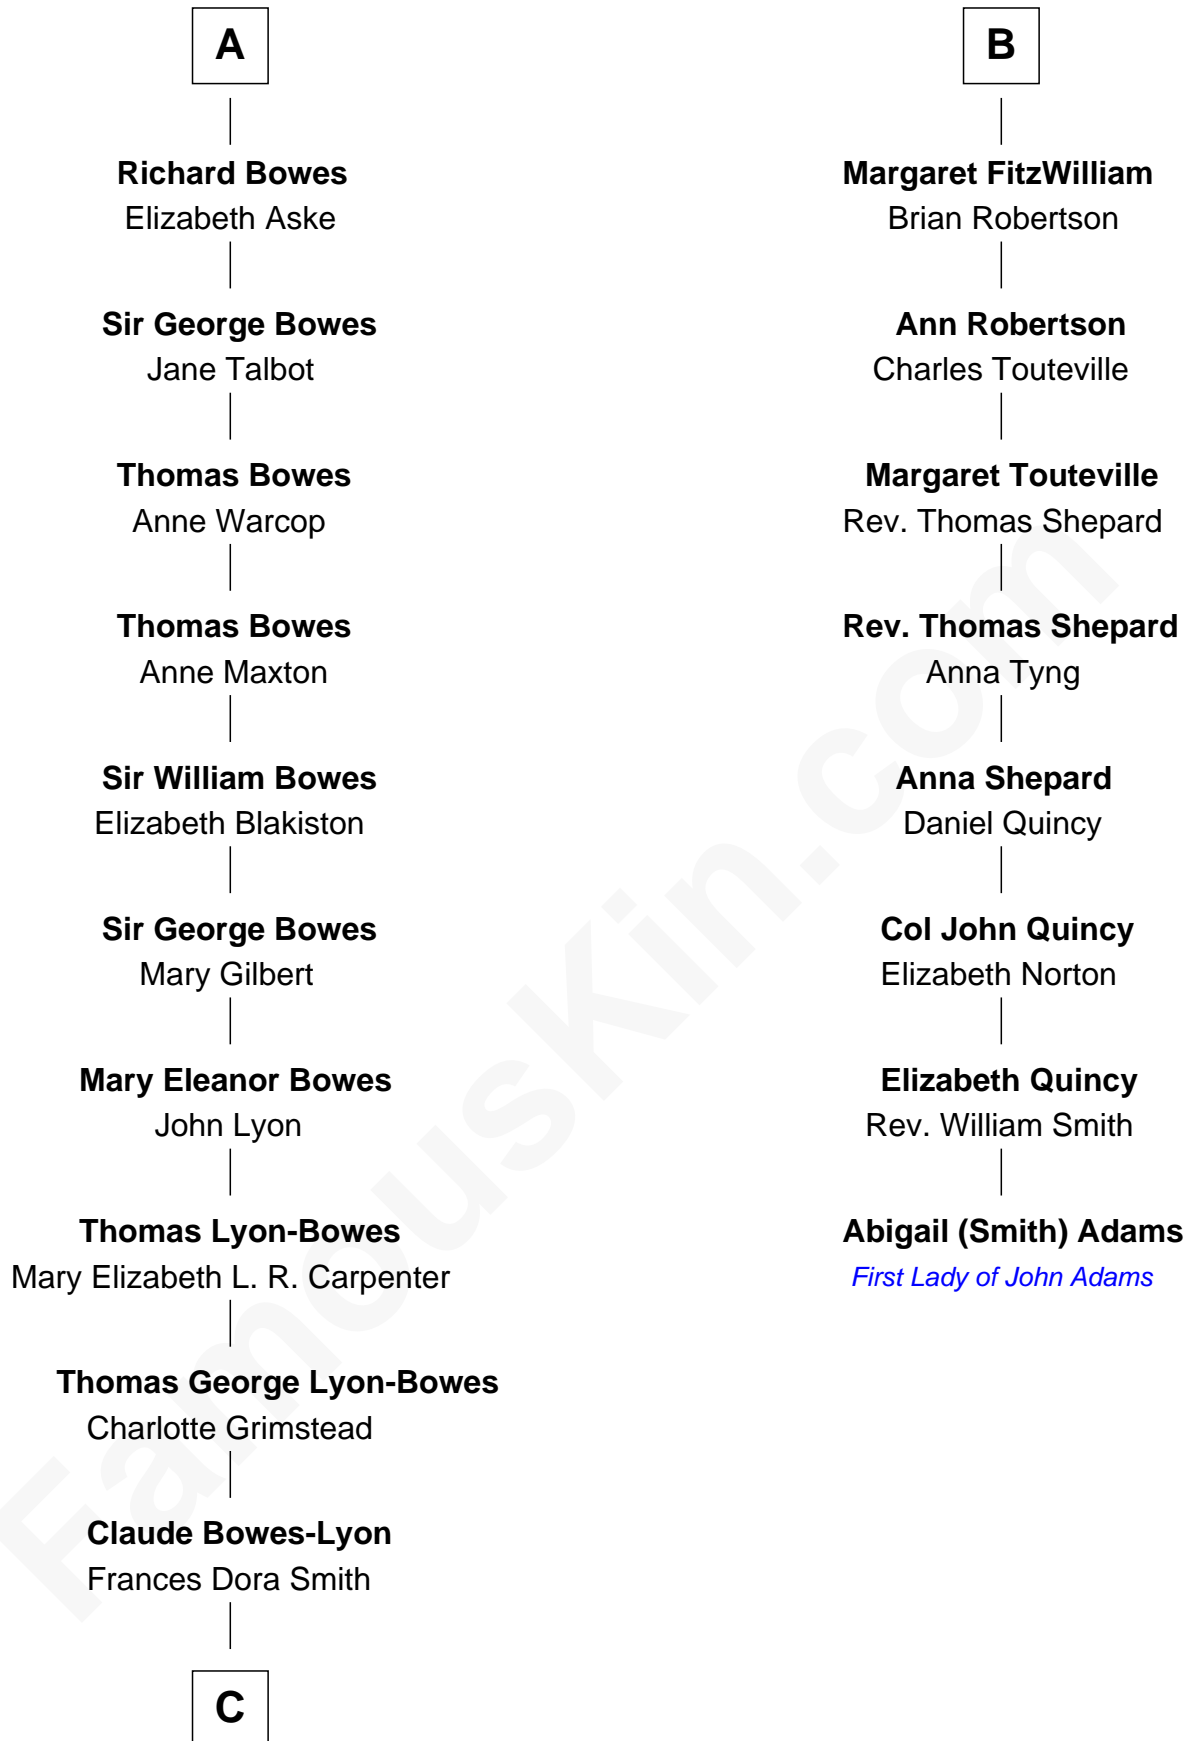

# FamousKin.com Relationship Chart of

**Queen Elizabeth II**

*Queen of the United Kingdom*

14th cousin 5 times removed of

**Abigail (Smith) Adams**

*First Lady of President John Adams*

**C**

**Claude George Bowes-Lyon**  
Cecilia Nina Cavendish-Bentinck

**Elizabeth Bowes-Lyon**  
George VI, King of the United Kingdom

**Queen Elizabeth II**  
*Queen of the United Kingdom*

FamousKin.com