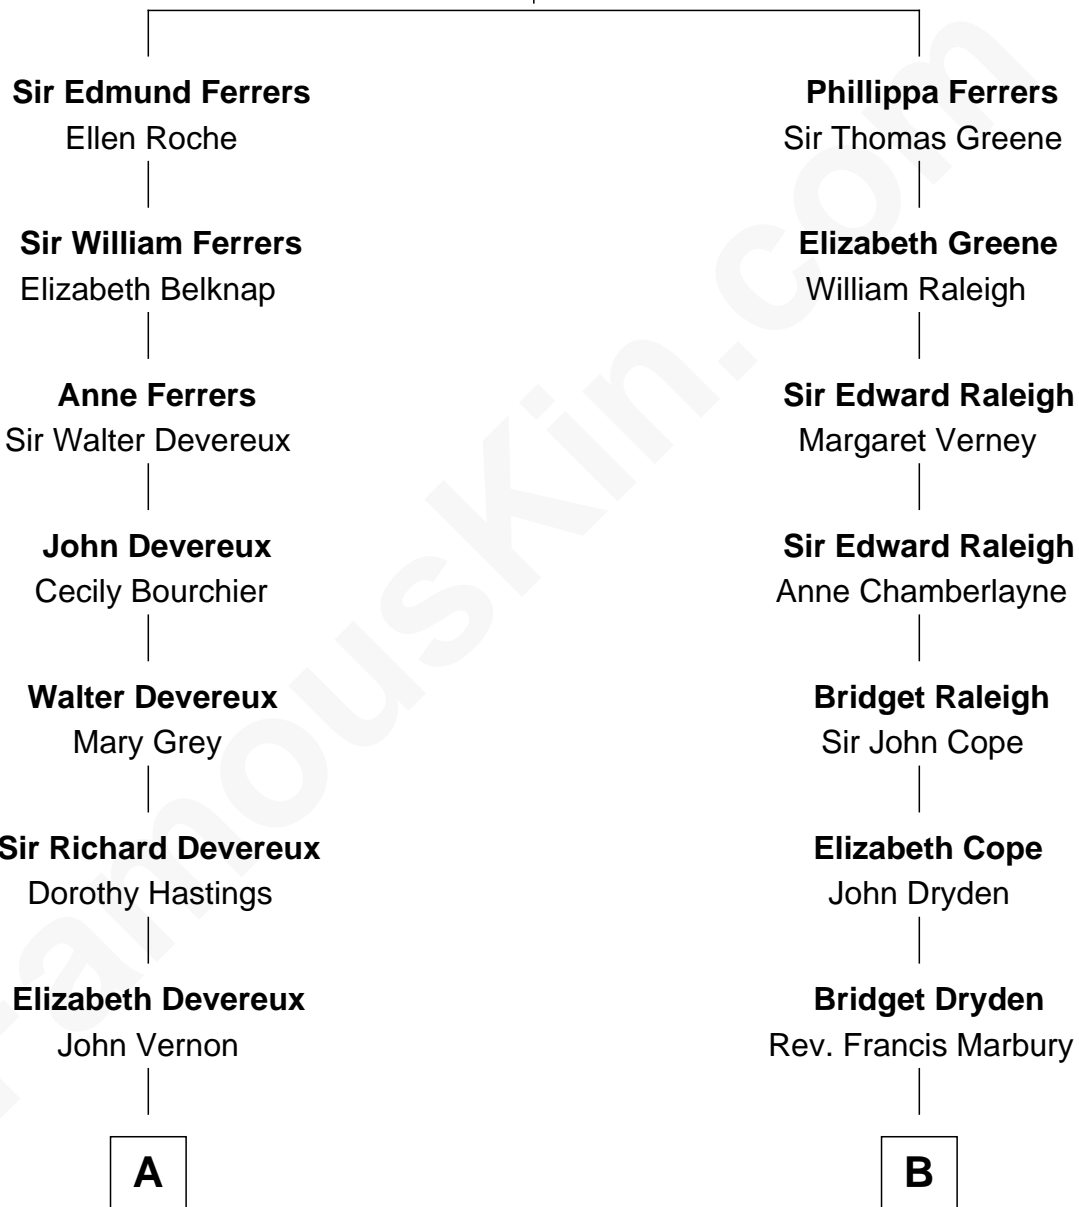

FamousKin.com

Relationship Chart of

Queen Elizabeth II

Queen of the United Kingdom

18th cousin 1 time removed of

Ted Danson

TV Actor - "Cheers", "CSI"

Robert de Ferrers
Margaret Despencer

A

Elizabeth Vernon
Henry Wriothesley

Thomas Wriothesley
Rachel Massüe de Ruvigny

Rachel Wriothesley
William Russell

Rachel Russell
Sir William Cavendish

Sir William Cavendish
Catherine Hoskins

Sir William Cavendish
Charlotte Elizabeth Boyle