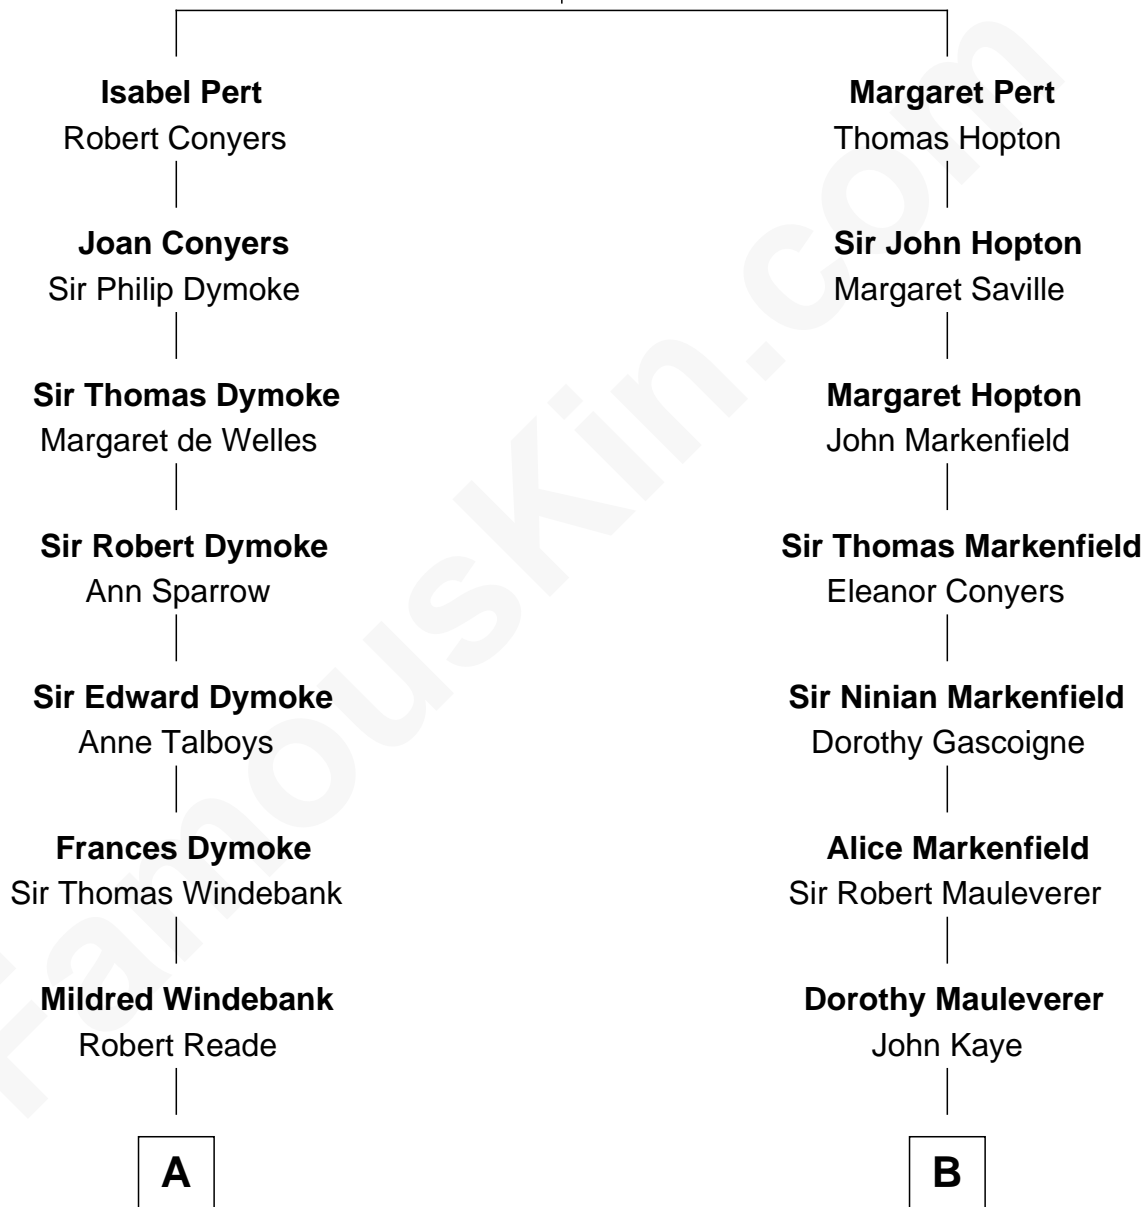

FamousKin.com Relationship Chart of

Queen Elizabeth II

Queen of the United Kingdom

18th cousin 2 times removed of

Ted Danson

TV Actor - "Cheers", "CSI"

William Pert
Joan le Scrope

C

Elizabeth Bowes-Lyon

George VI, King of the United Kingdom

Queen Elizabeth II

Queen of the United Kingdom

D

William Mercer Allen

Virginia Reakirt Thompson

Anna Louise Allen