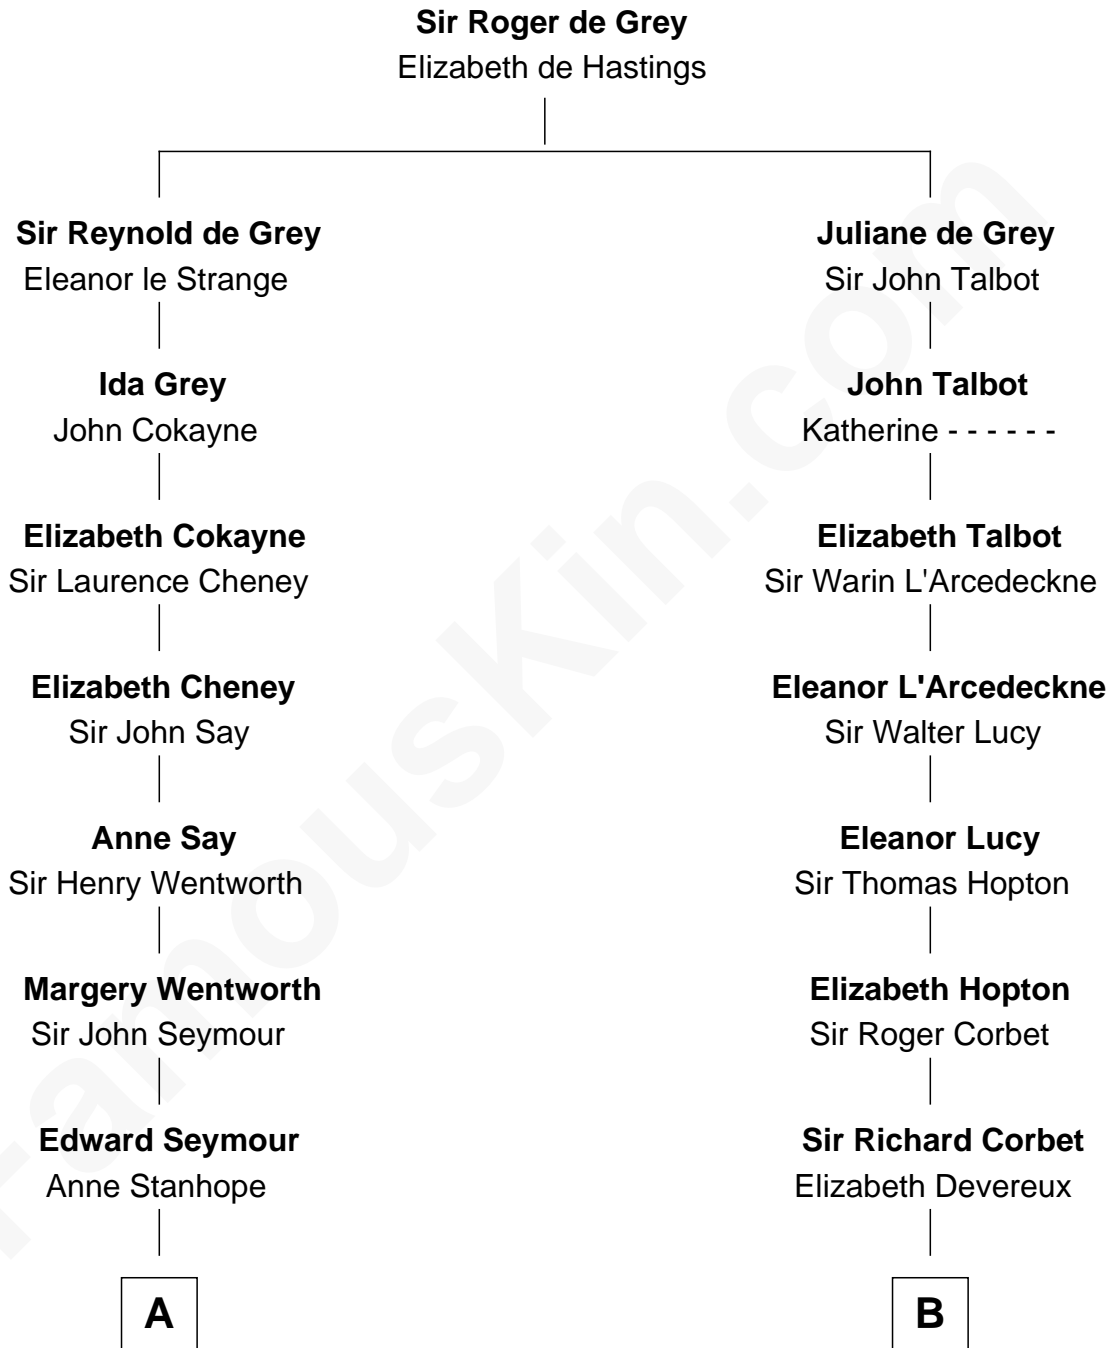

# FamousKin.com Relationship Chart of

**Queen Elizabeth II**

*Queen of the United Kingdom*

19th cousin 1 time removed of

**Orson Welles**

*Radio, Stage, and Movie Actor*

**C**

**Cecilia Nina Cavendish-Bentinck**

Claude George Bowes-Lyon

**Elizabeth Bowes-Lyon**

George VI, King of the United Kingdom

**Queen Elizabeth II**

*Queen of the United Kingdom*

**D**

**Henry Hill Welles**

Mary Putnam