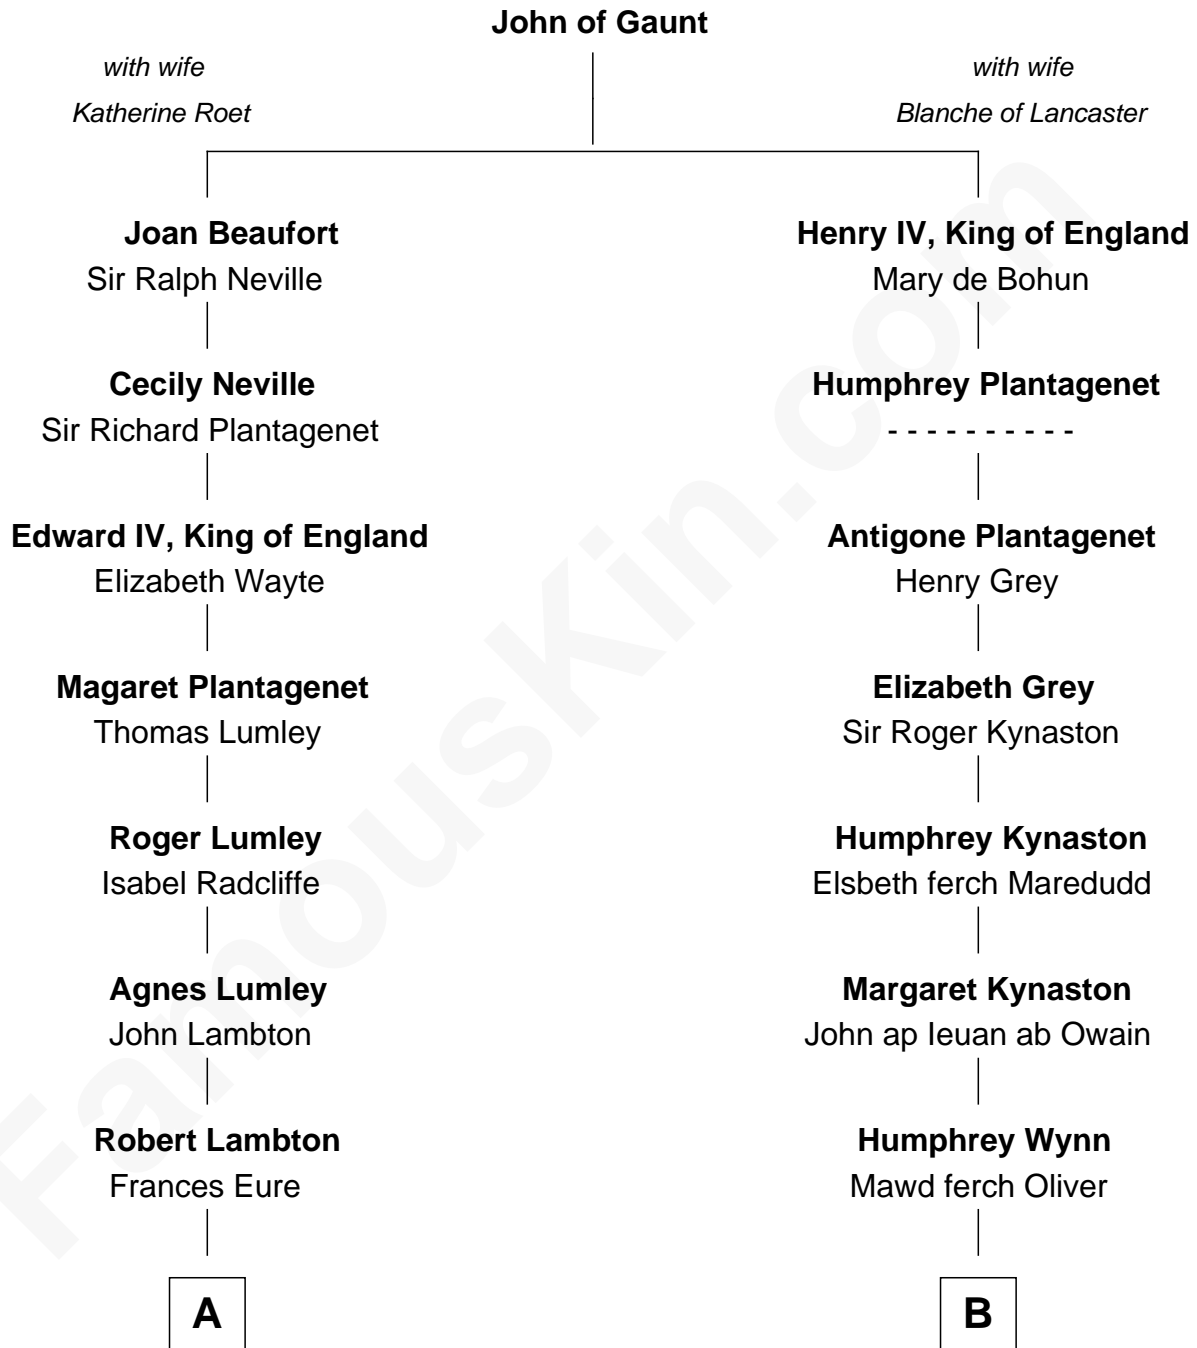

FamousKin.com

Relationship Chart of

Queen Elizabeth II

Queen of the United Kingdom

17th cousin 1 time removed of

Orson Welles

Radio, Stage, and Movie Actor

C

Elizabeth Bowes-Lyon

George VI, King of the United Kingdom

Queen Elizabeth II

Queen of the United Kingdom

FamousKin.com

Elizabeth II photo by [Eric Draper](#)